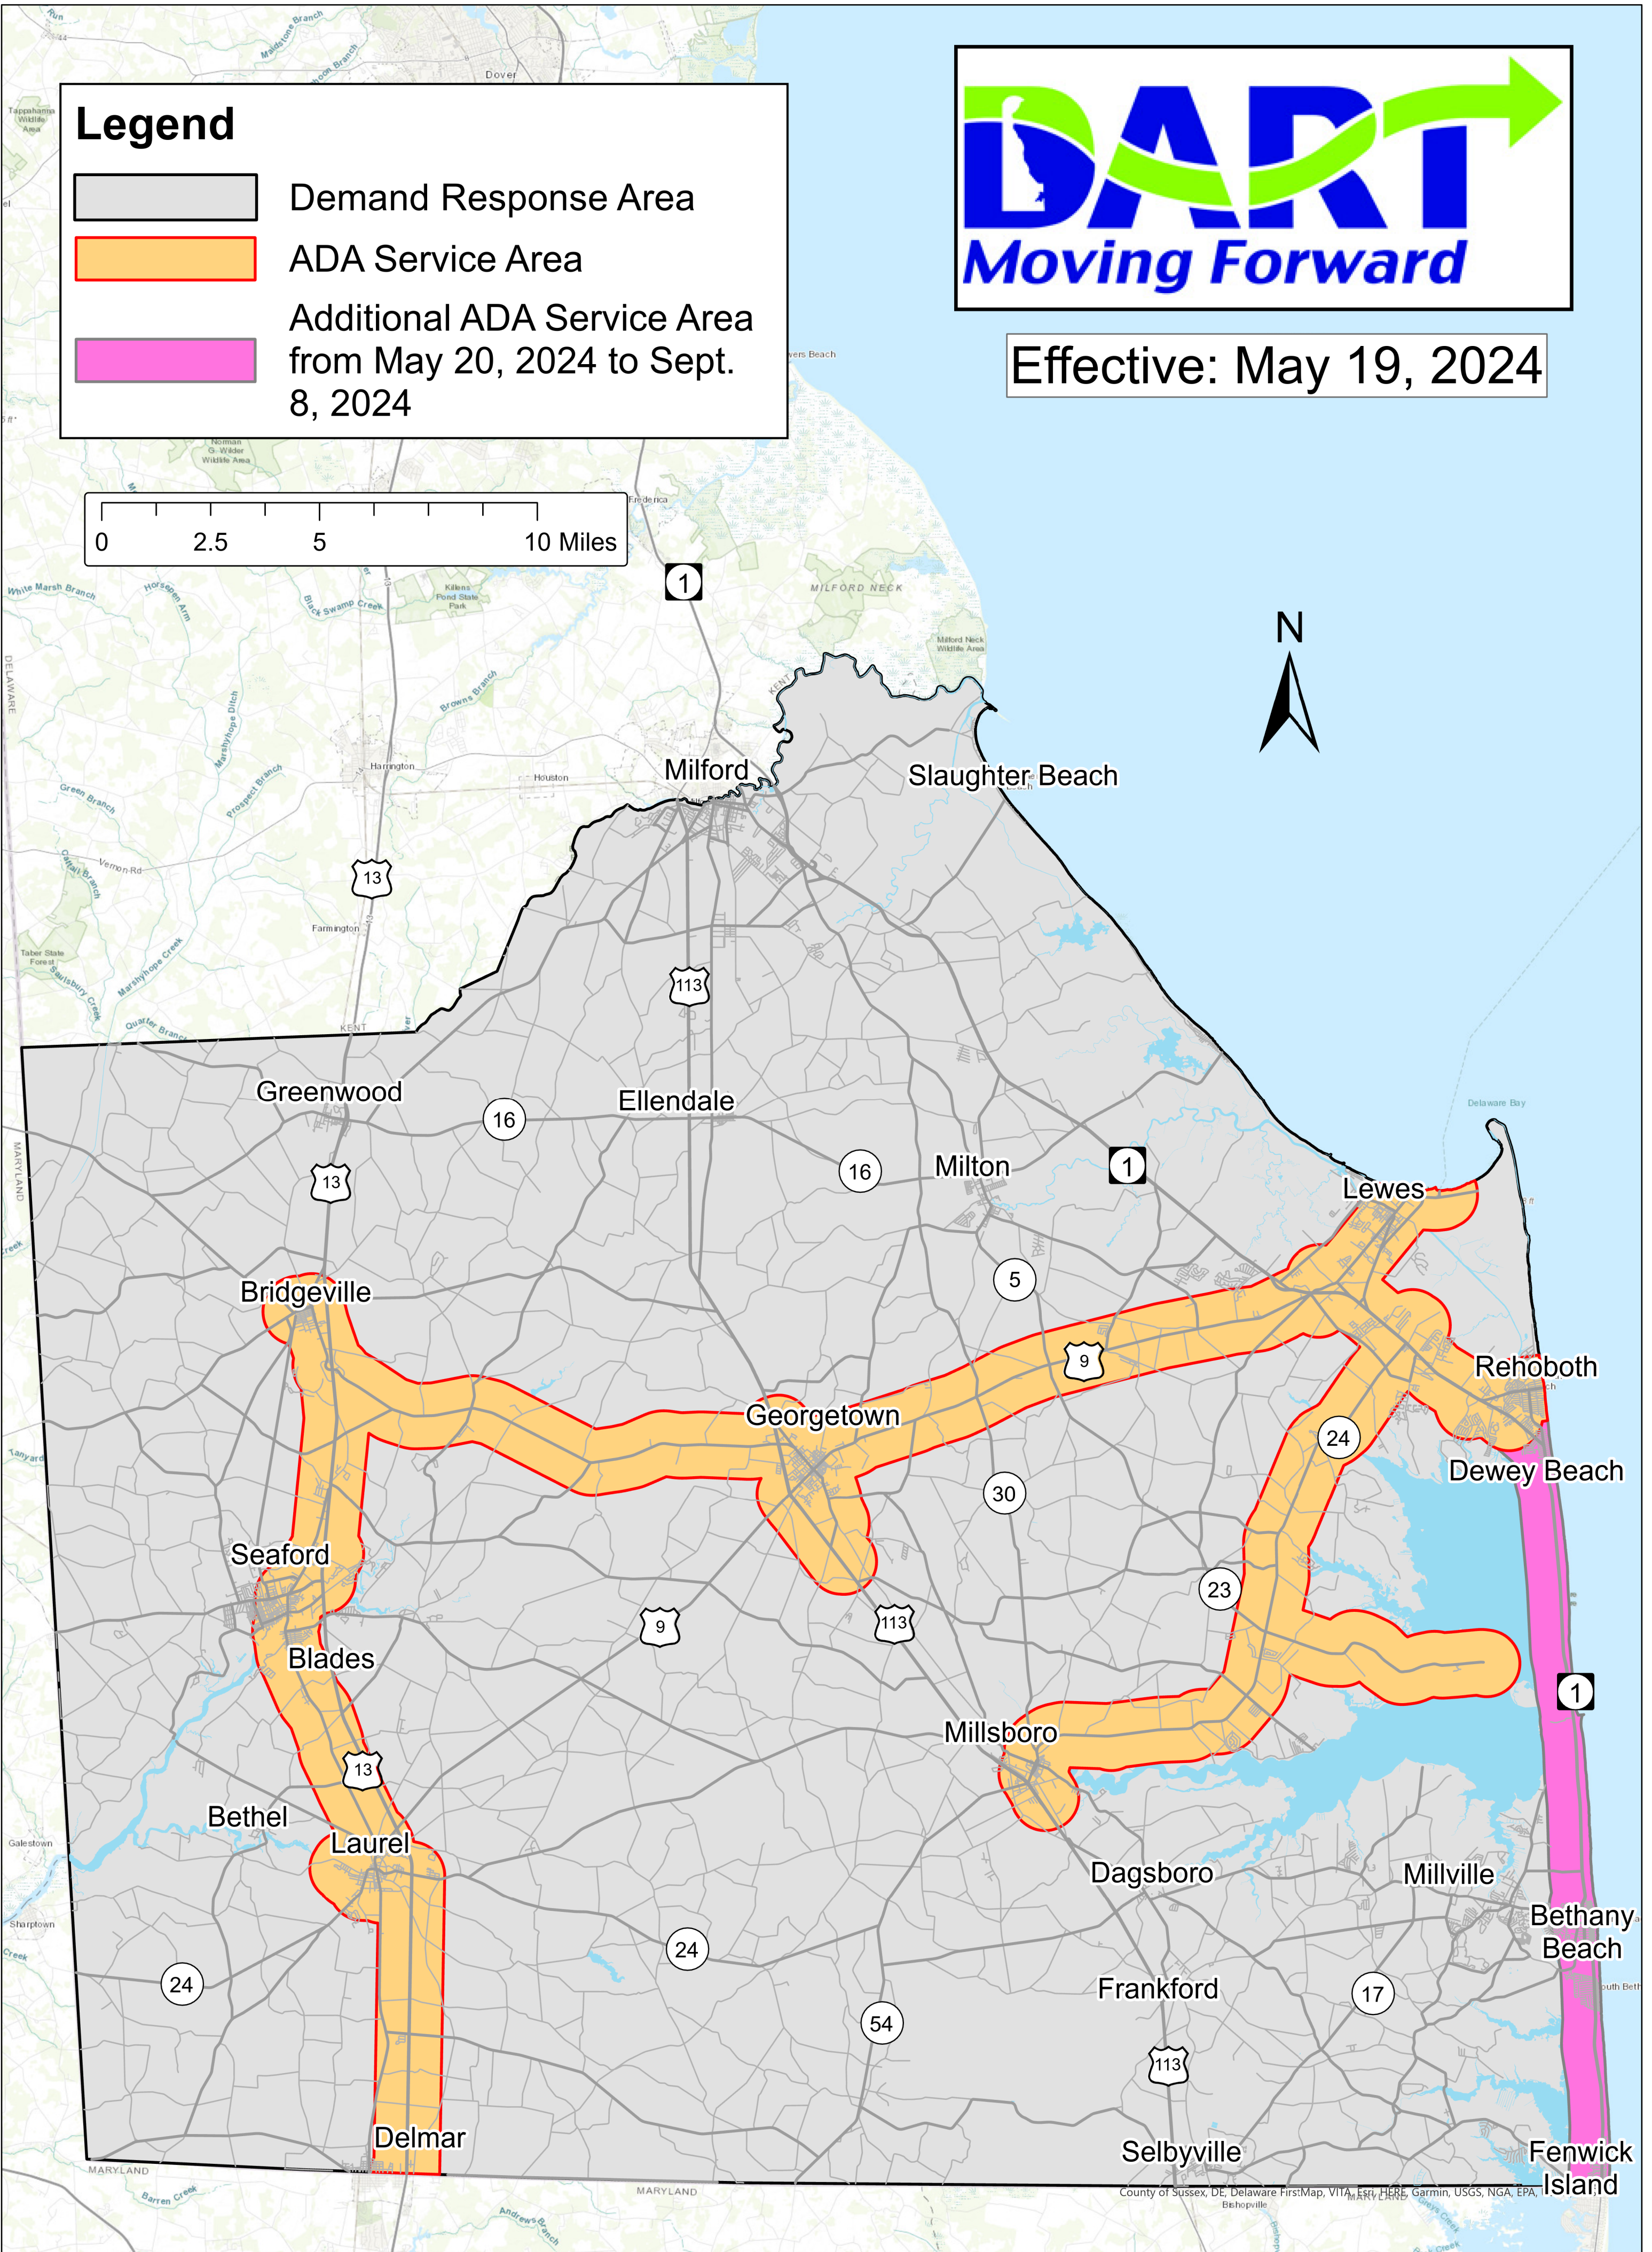

May 2024: Sussex County Saturday ADA Service Area

Effective: May 19, 2024

Legend

-  Demand Response Area
-  ADA Service Area
-  Additional ADA Service Area from May 20, 2024 to Sept. 8, 2024

County of Sussex, DE, Delaware FirstMap, V11A, Esri, HERE, Garmin, USGS, NGA, EPA, Bhopville