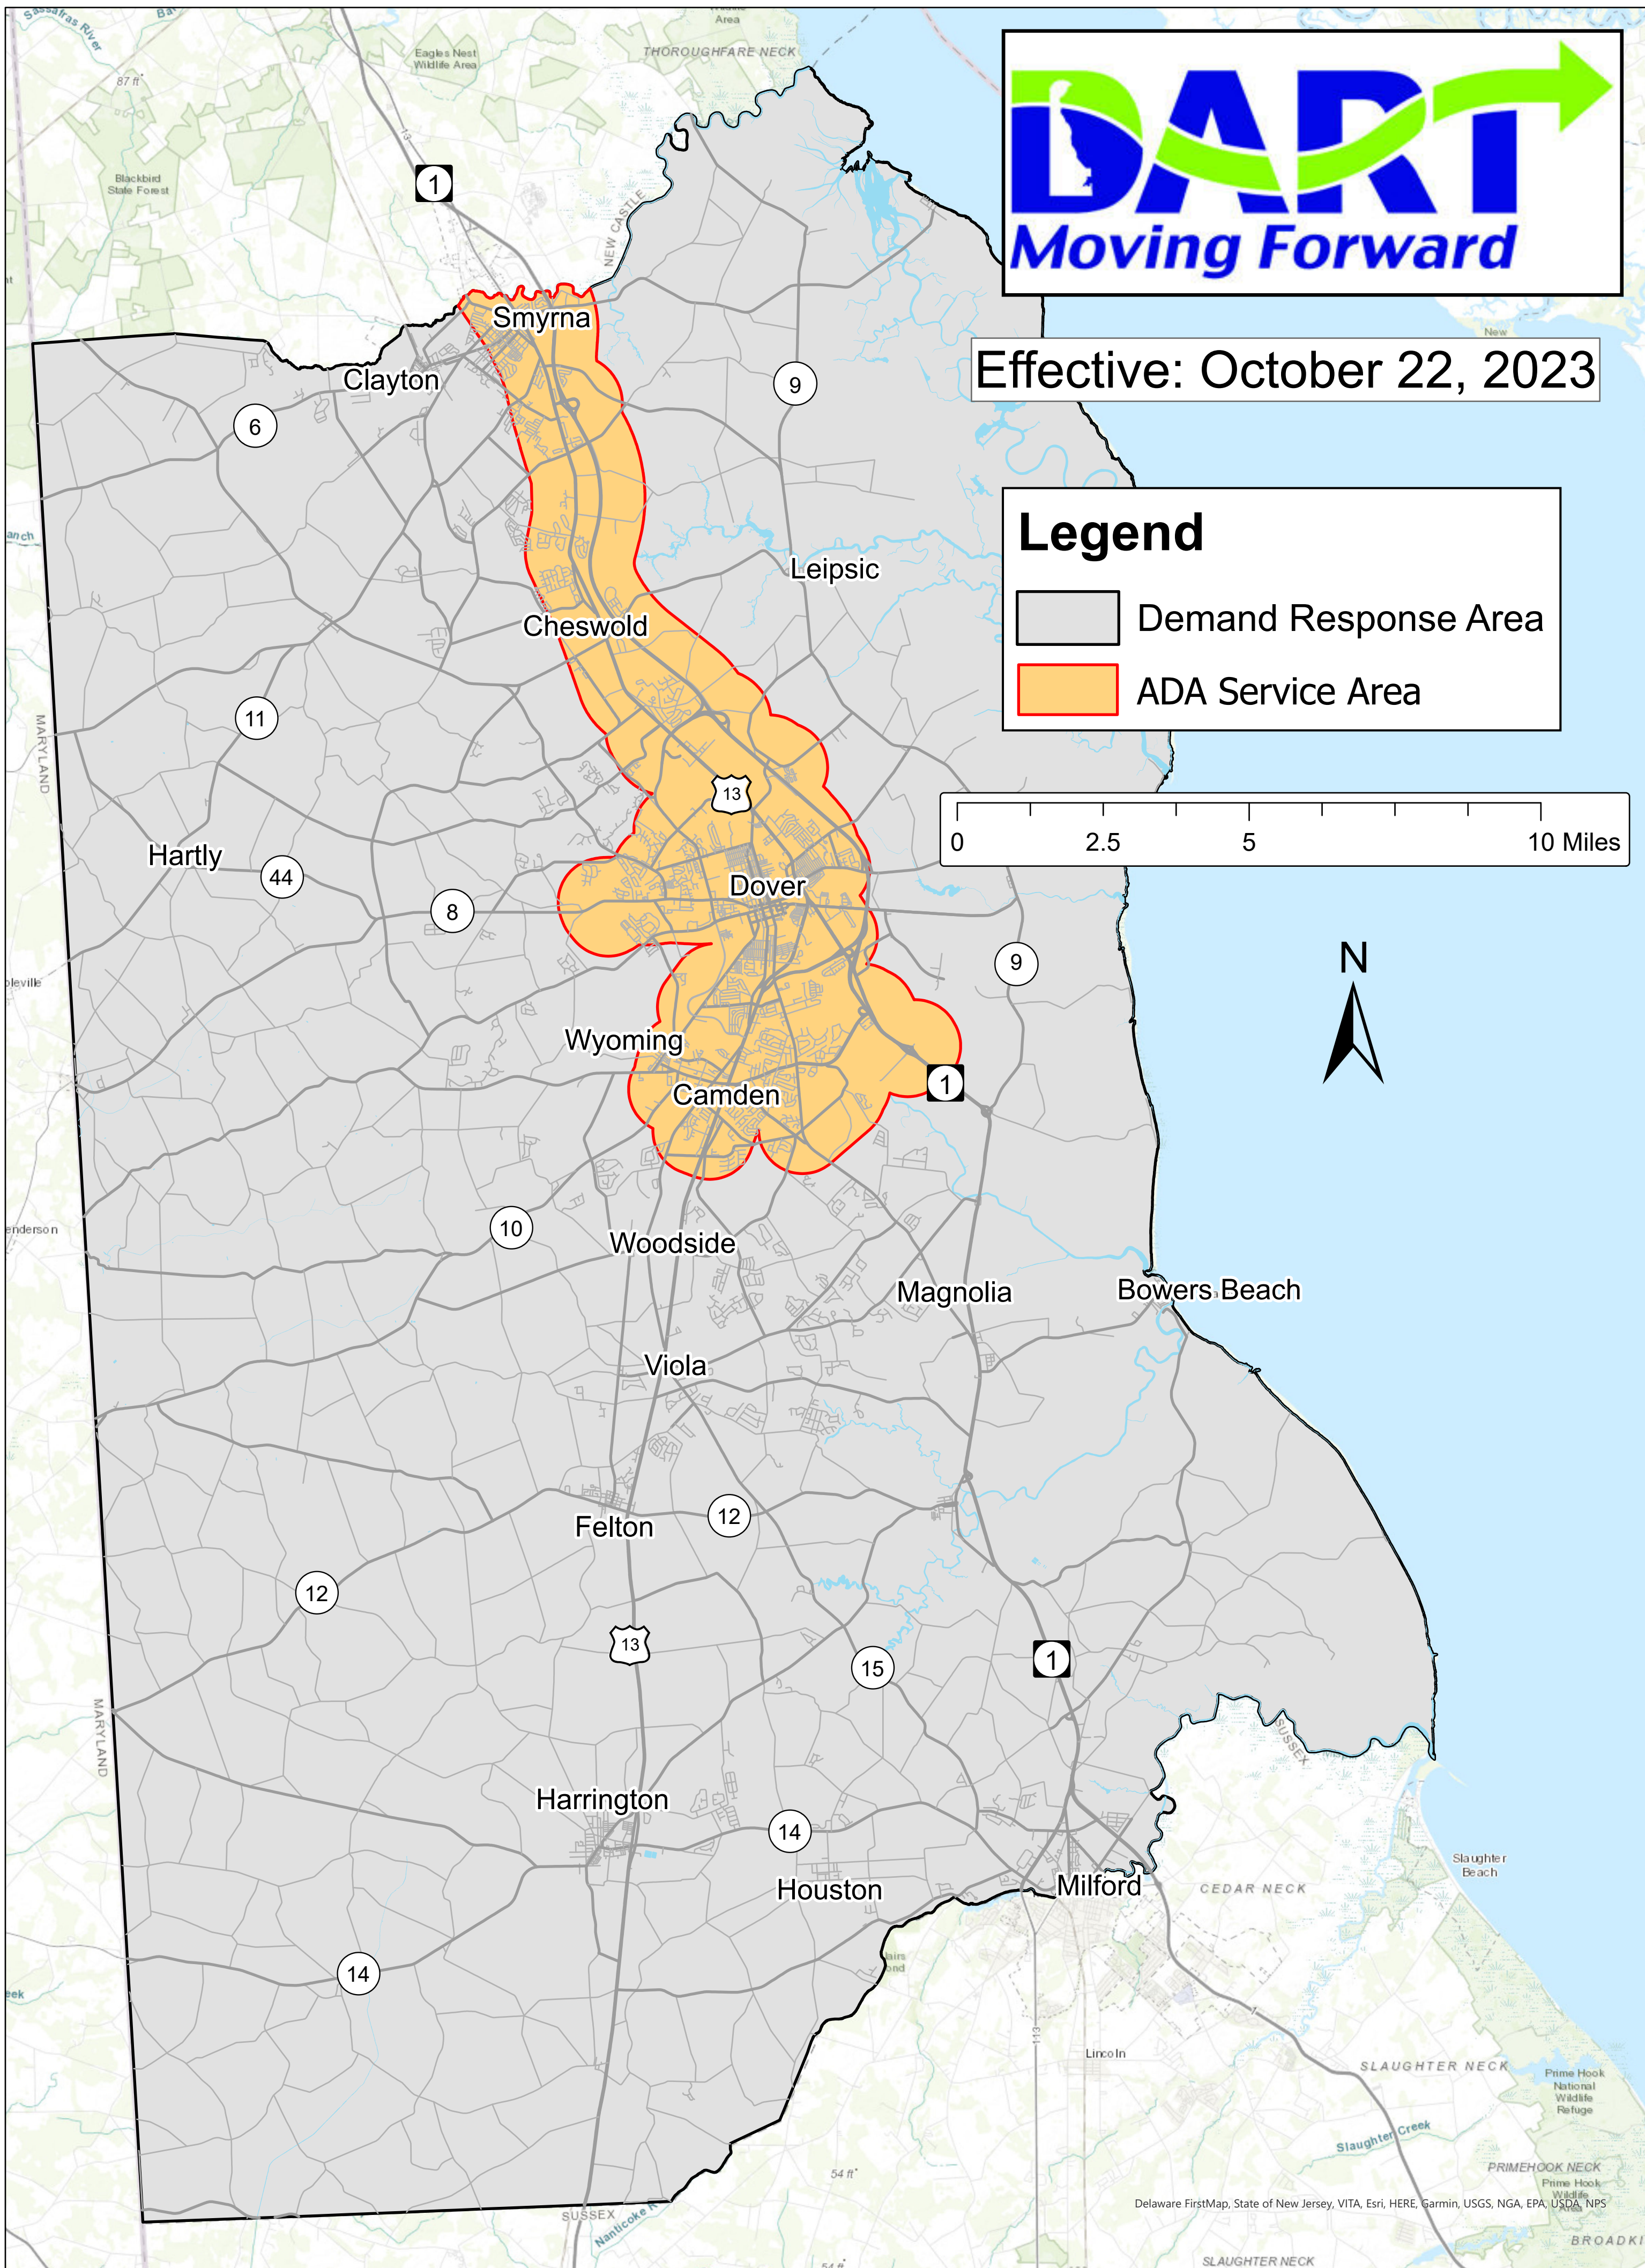

# October 2023: Kent County Saturday ADA Service Area

Effective: October 22, 2023

**Legend**

-  Demand Response Area
-  ADA Service Area

Delaware FirstMap, State of New Jersey, VITA, Esri, HERE, Garmin, USGS, NGA, EPA, USDA, NPS