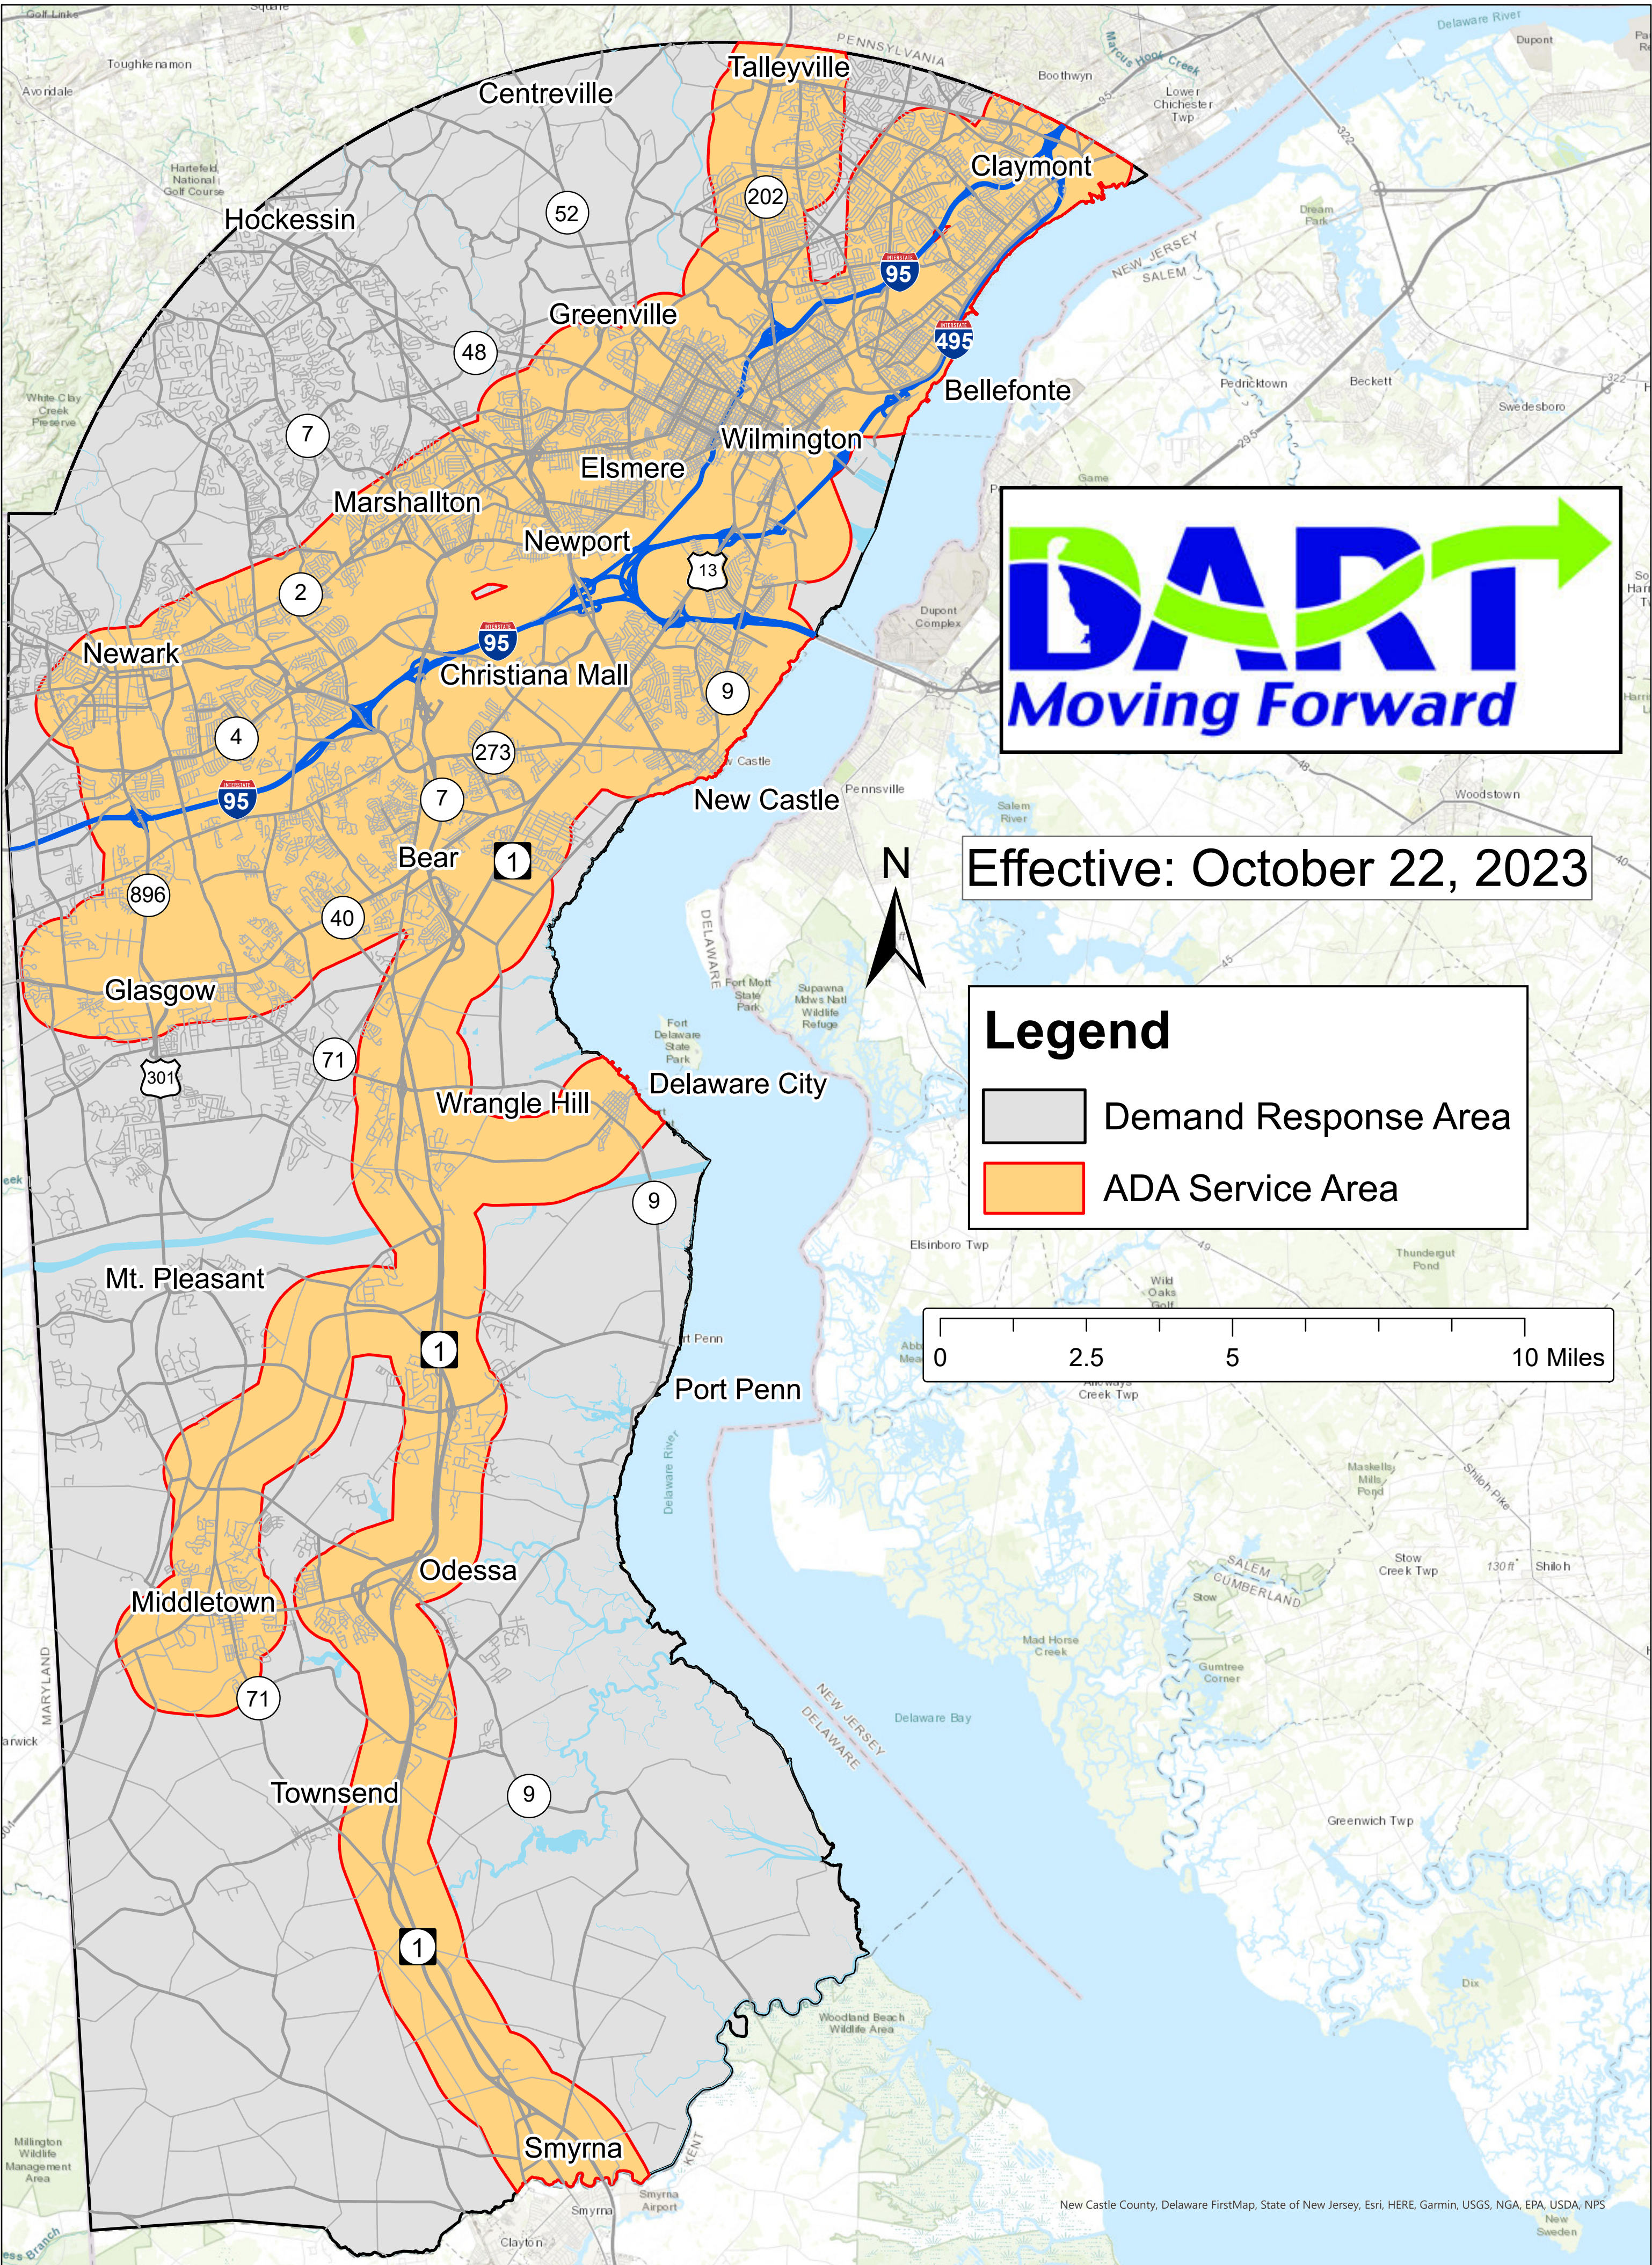

October 2023: New Castle County Saturday ADA Service Area

Effective: October 22, 2023

Legend

- Demand Response Area
- ADA Service Area

New Castle County, Delaware FirstMap, State of New Jersey, Esri, HERE, Garmin, USGS, NGA, EPA, USDA, NPS