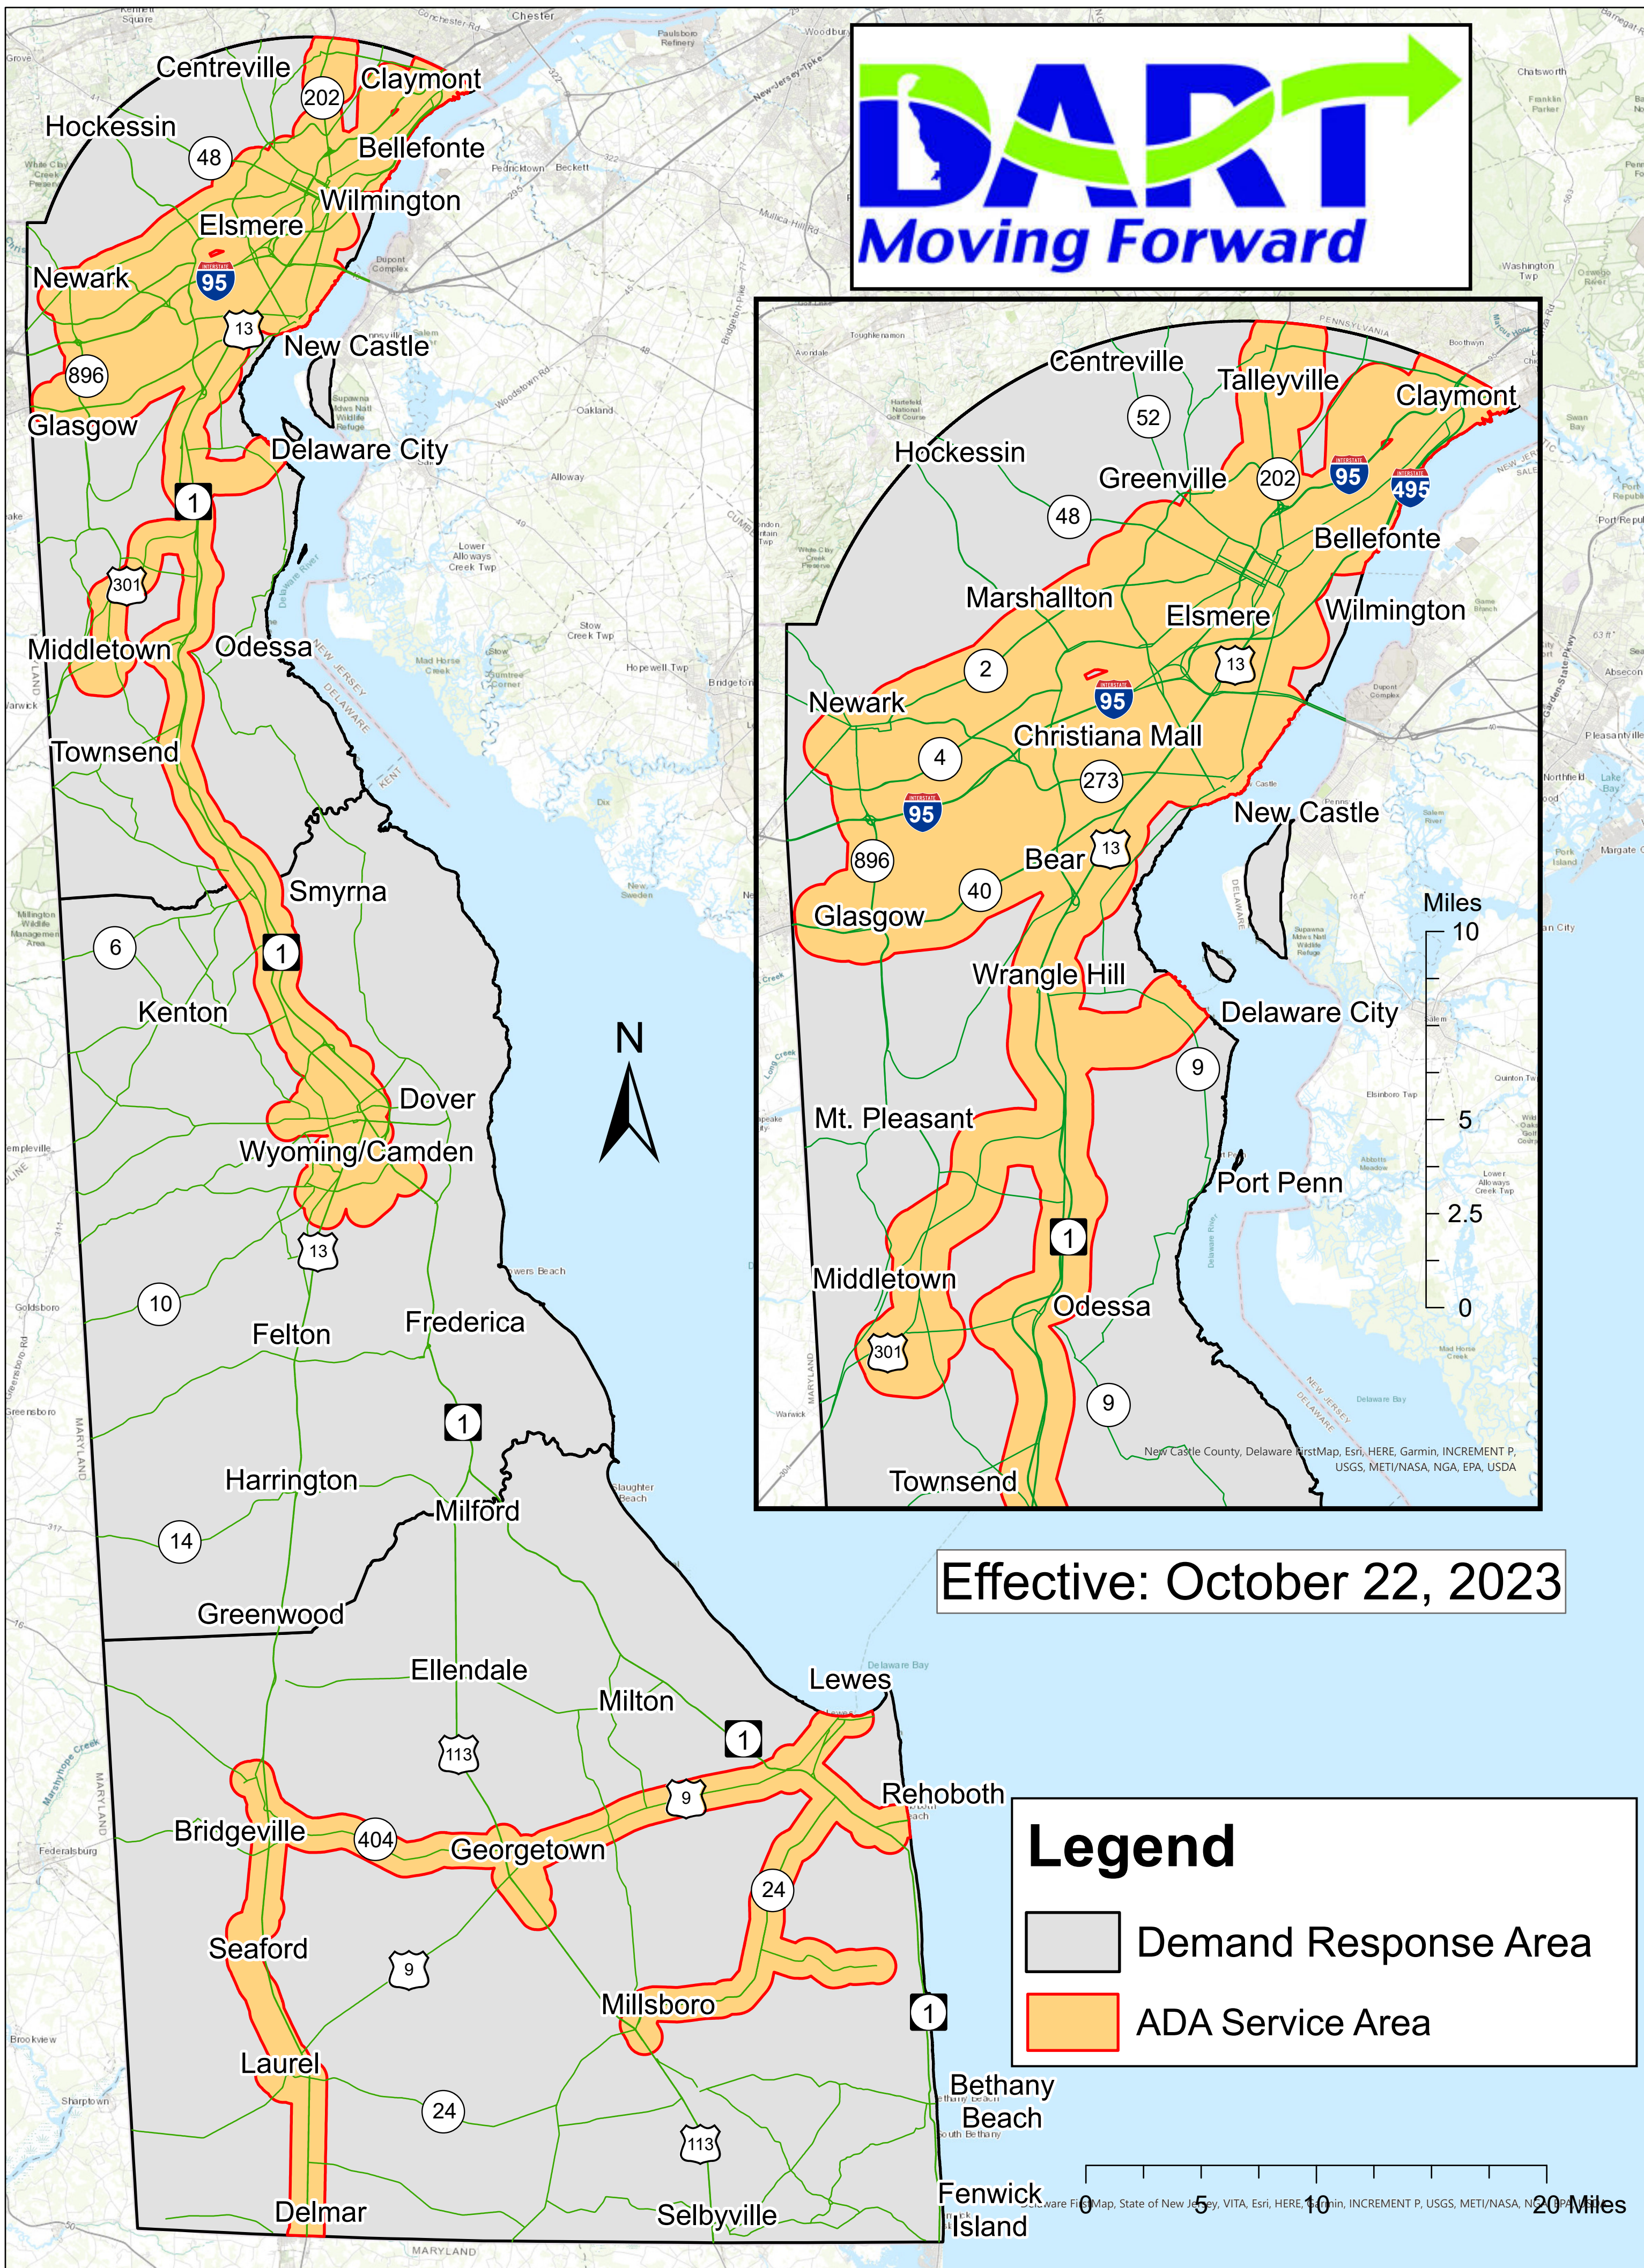

October 2023: Statewide Saturday ADA Service Area

Effective: October 22, 2023

Legend

- Demand Response Area
- ADA Service Area

0 5 10 20 Miles