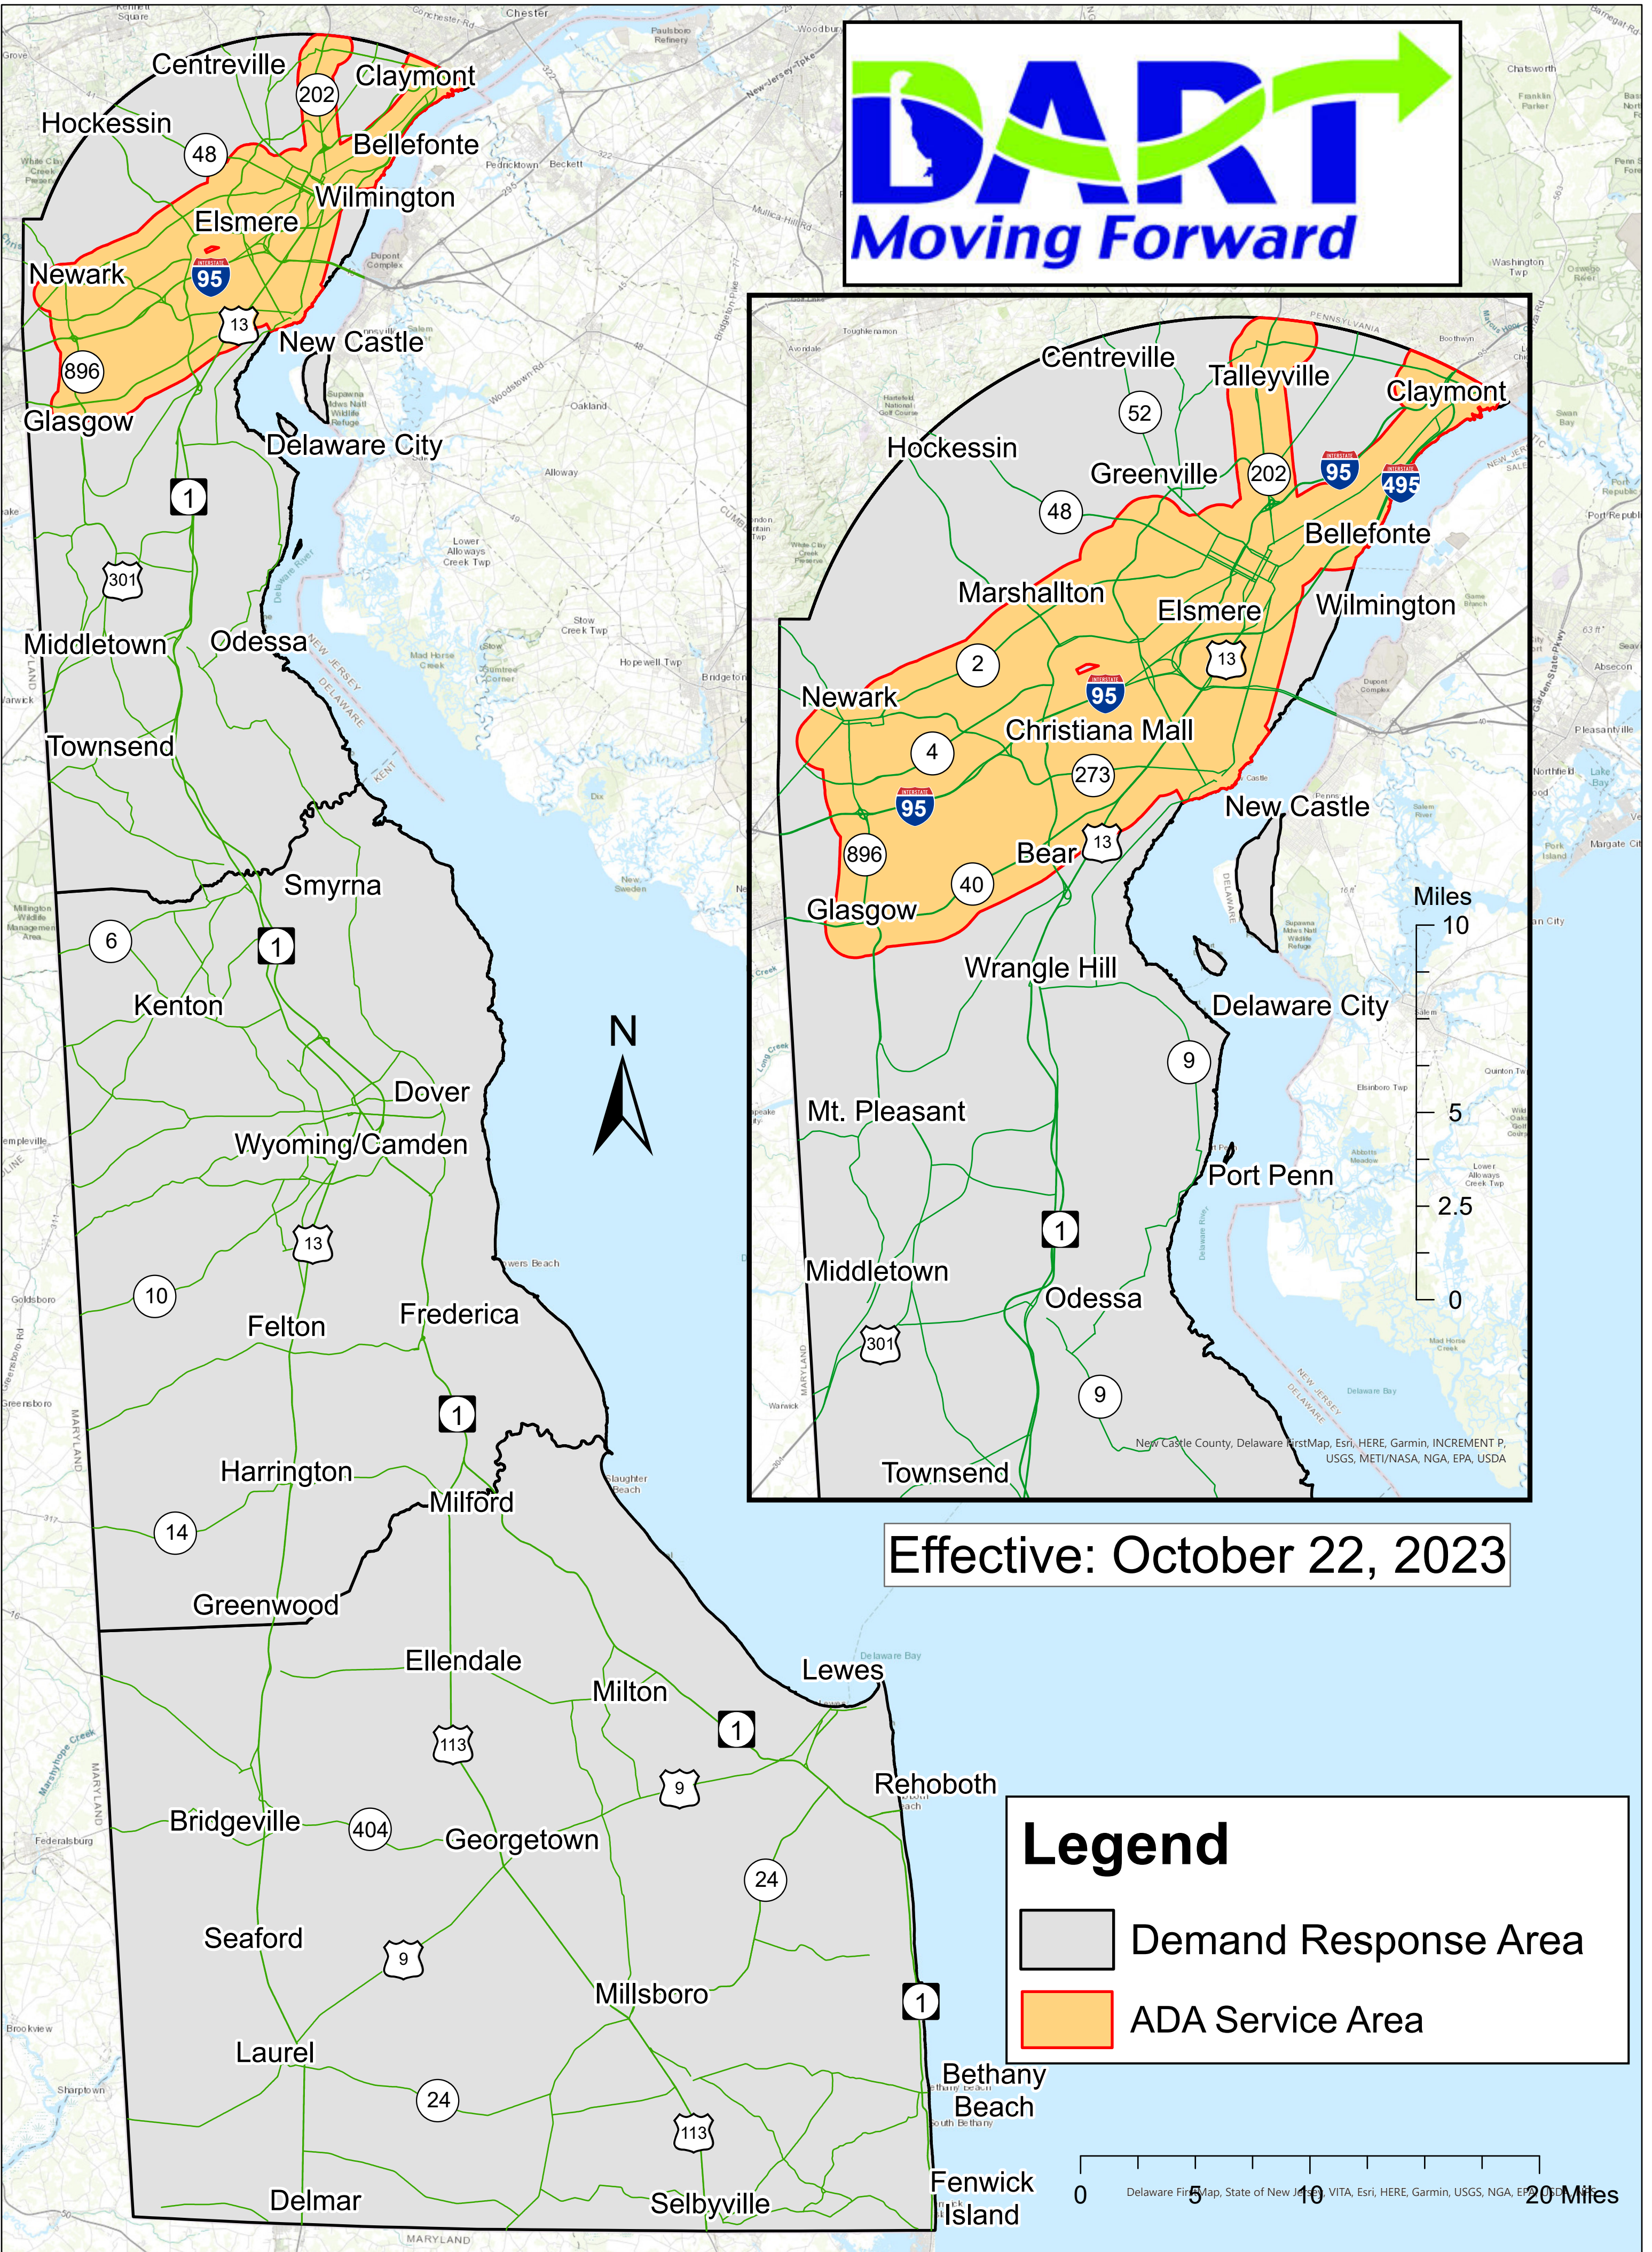

October 2023: Statewide Sunday ADA Service Area

Effective: October 22, 2023

Legend

- Demand Response Area
- ADA Service Area

0 5 10 20 Miles