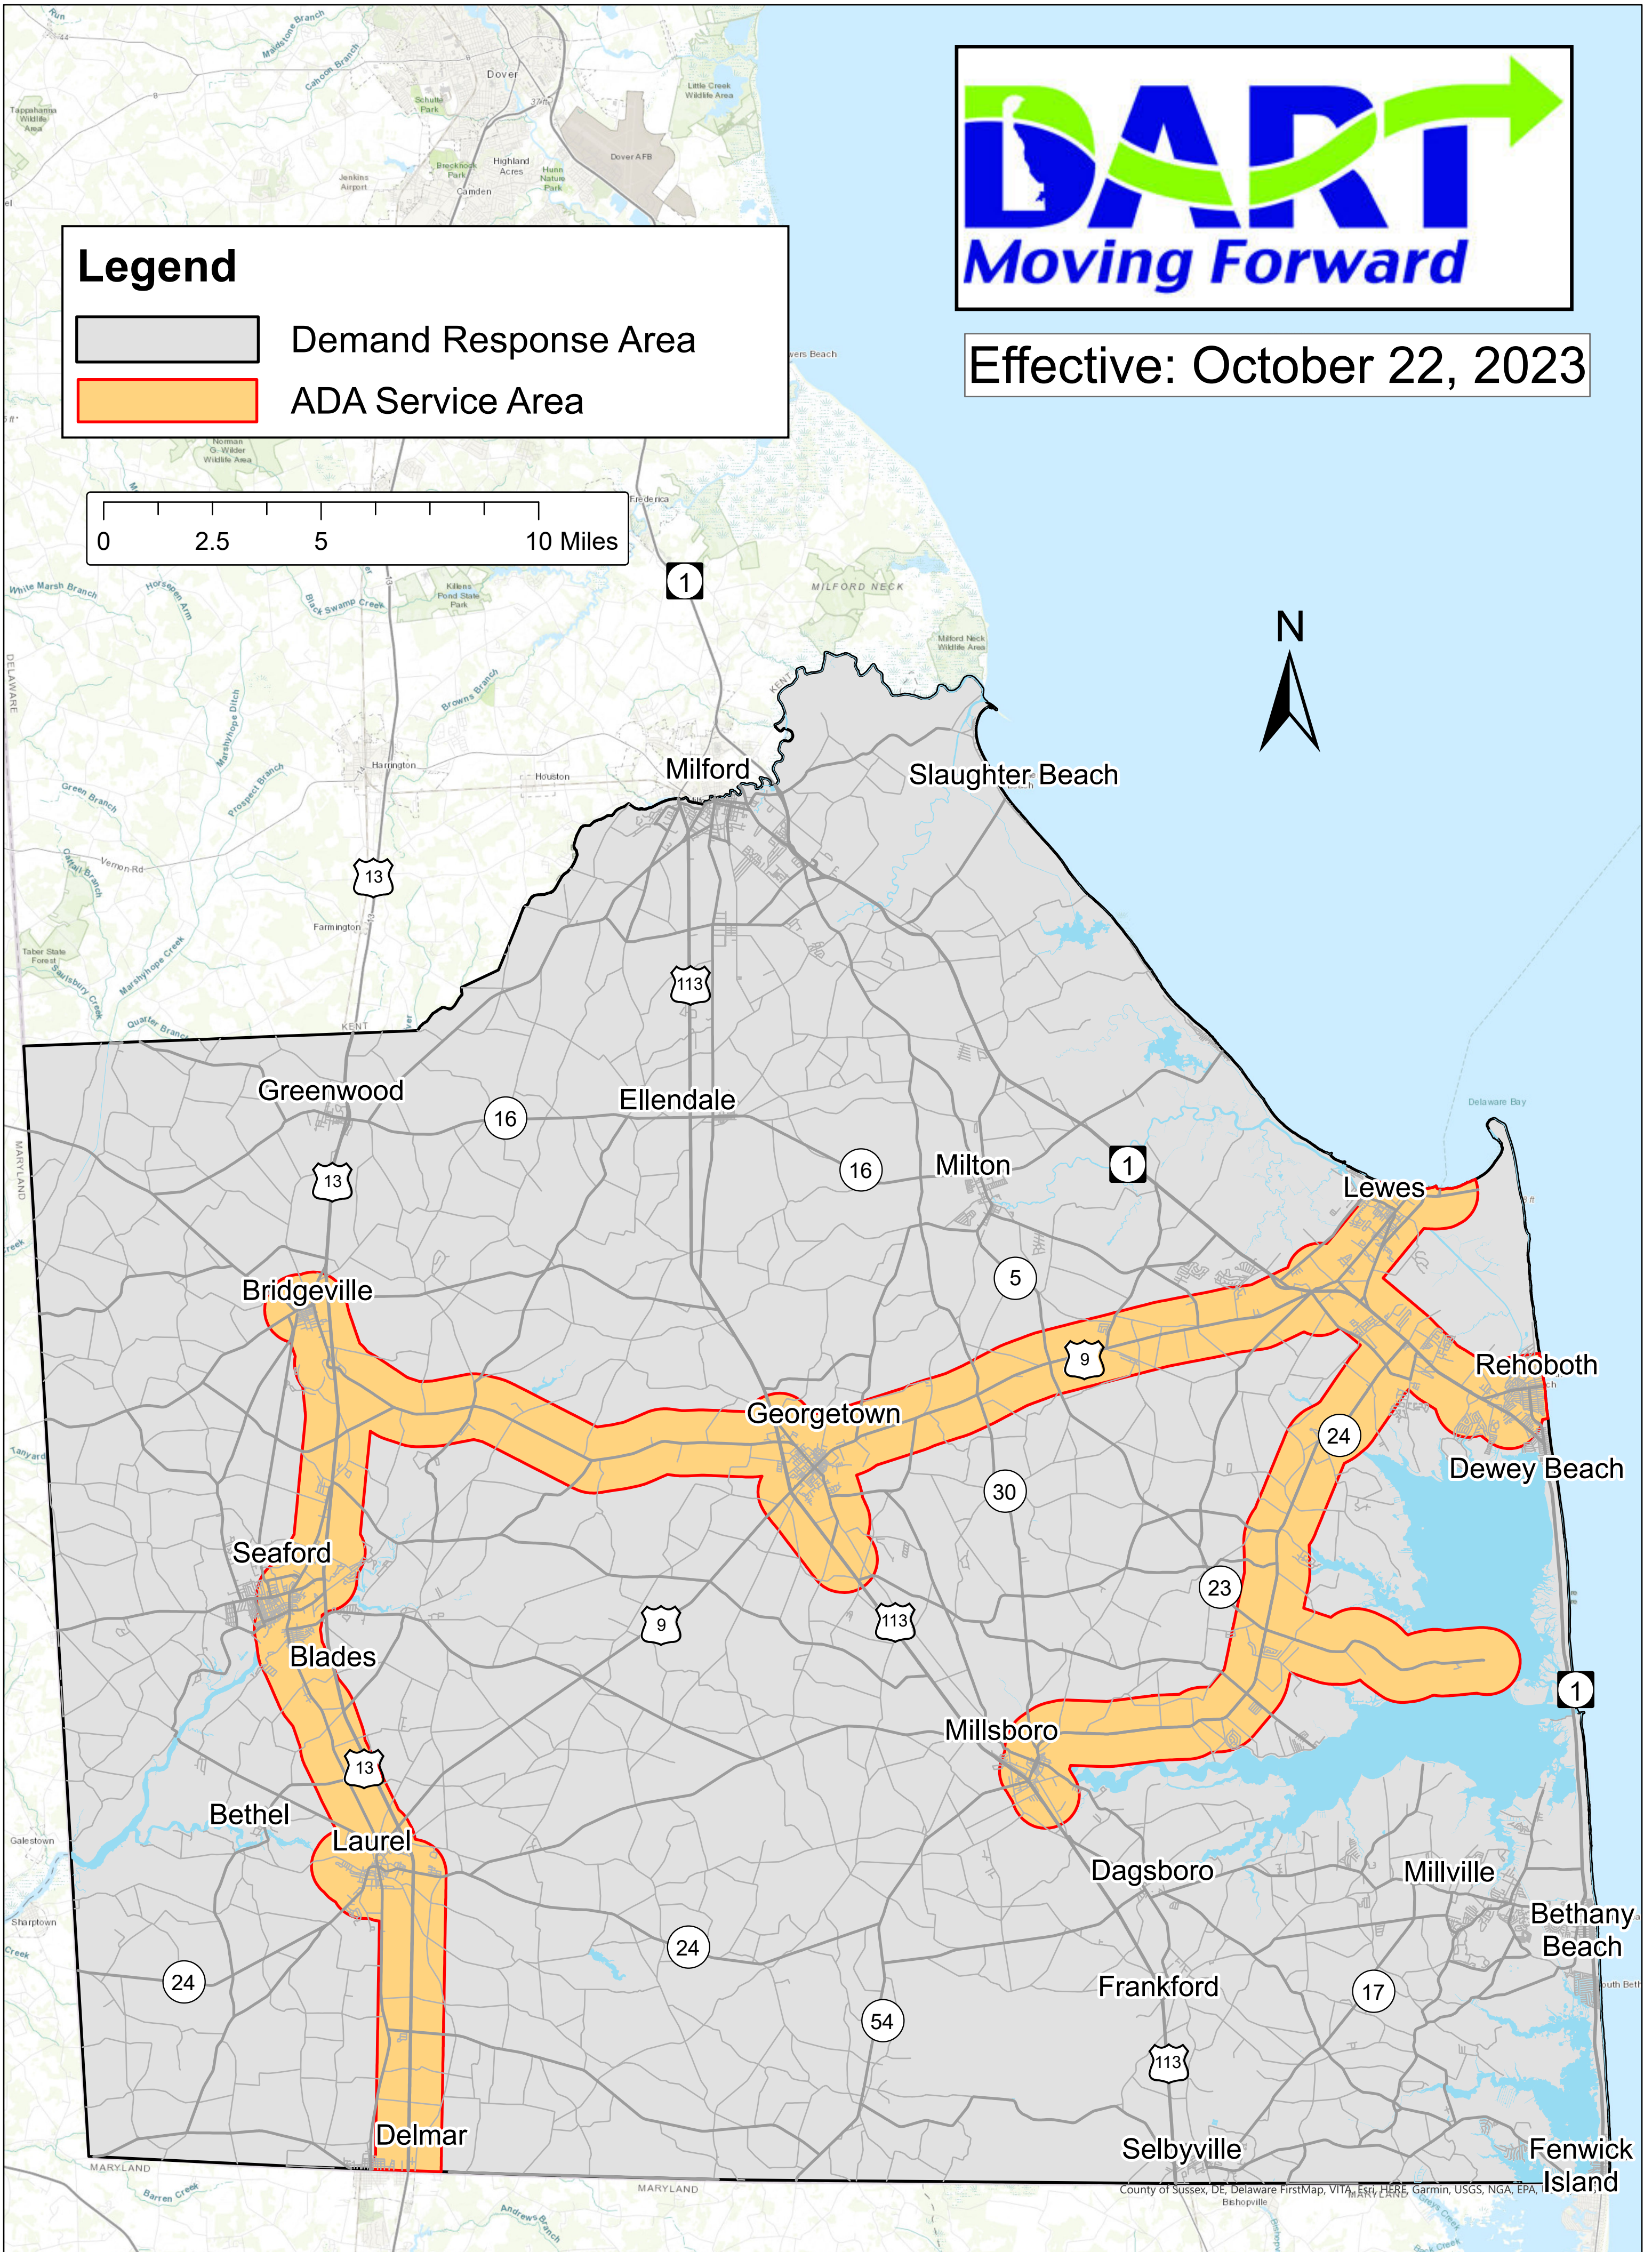

October 2023: Sussex County Saturday ADA Service Area

Effective: October 22, 2023

Legend

-  Demand Response Area
-  ADA Service Area

County of Sussex, DE, Delaware FirstMap, VITA, Esri, HERE, Garmin, USGS, NGA, EPA, Bishopville