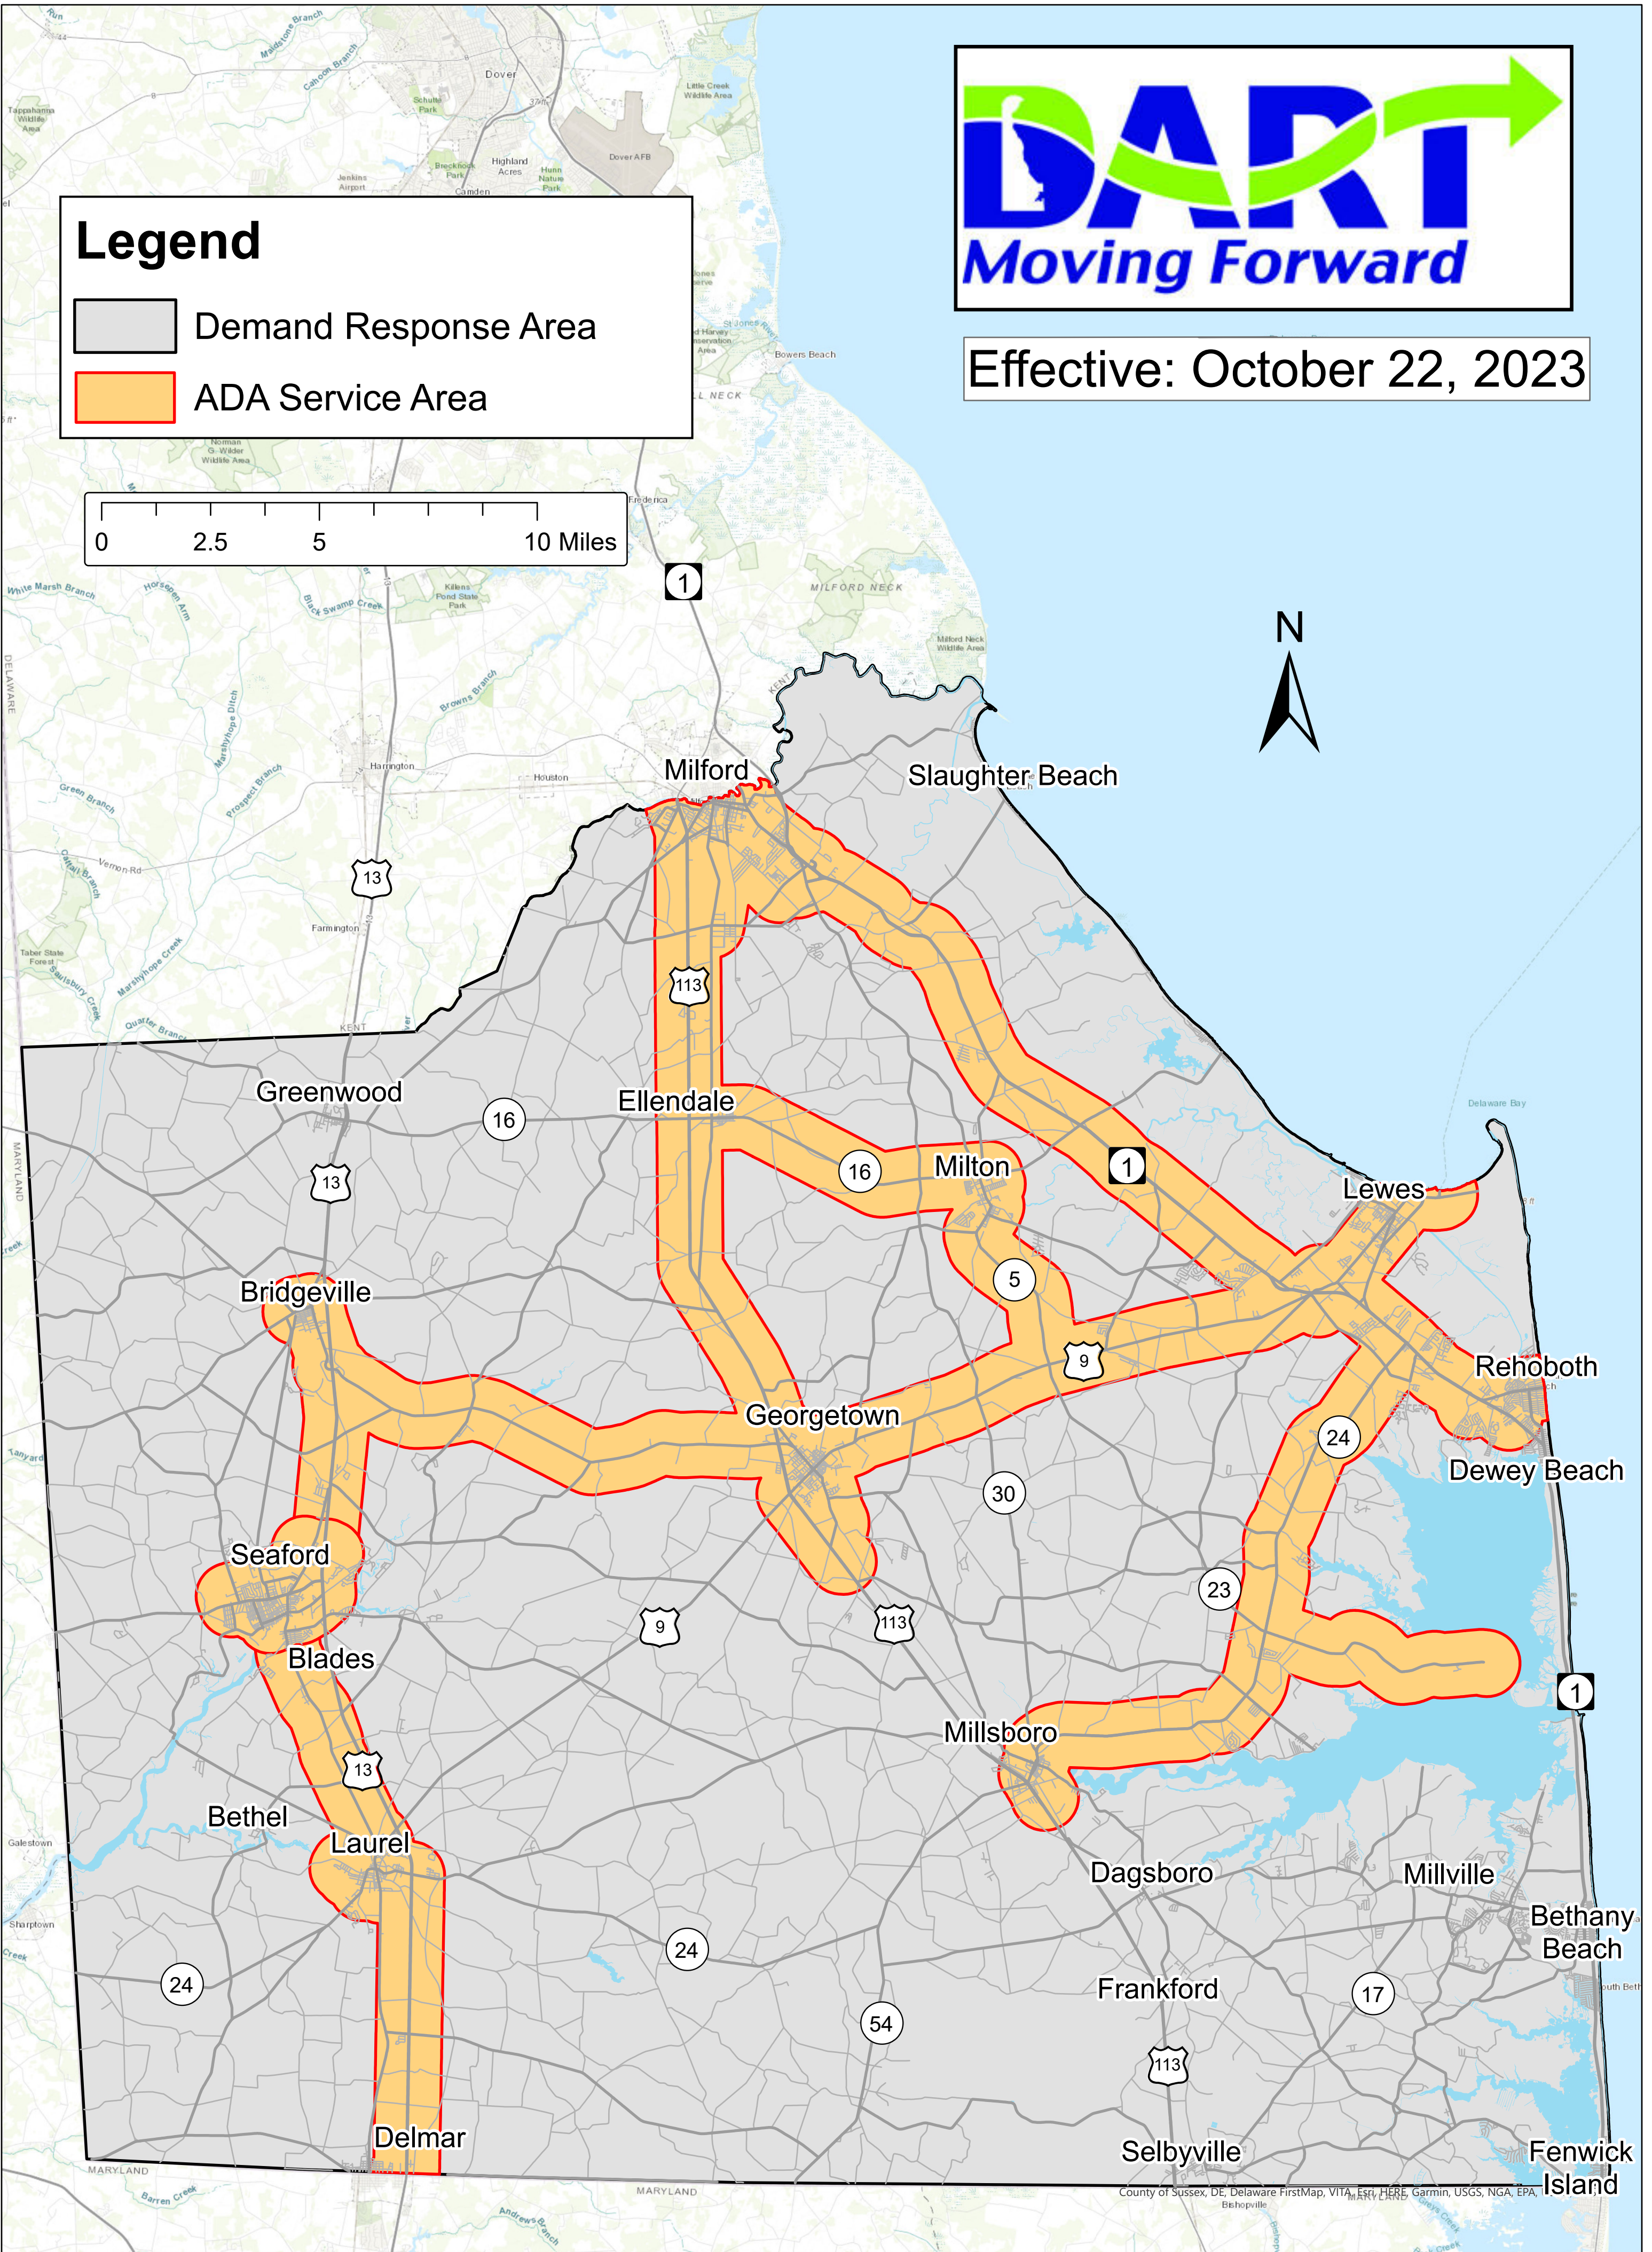

October 2023: Sussex County Weekday ADA Service Area

Effective: October 22, 2023

Legend

-  Demand Response Area
-  ADA Service Area

County of Sussex, DE, Delaware FirstMap, V11A, Esri, HERE, Garmin, USGS, NGA, EPA, Bishopville