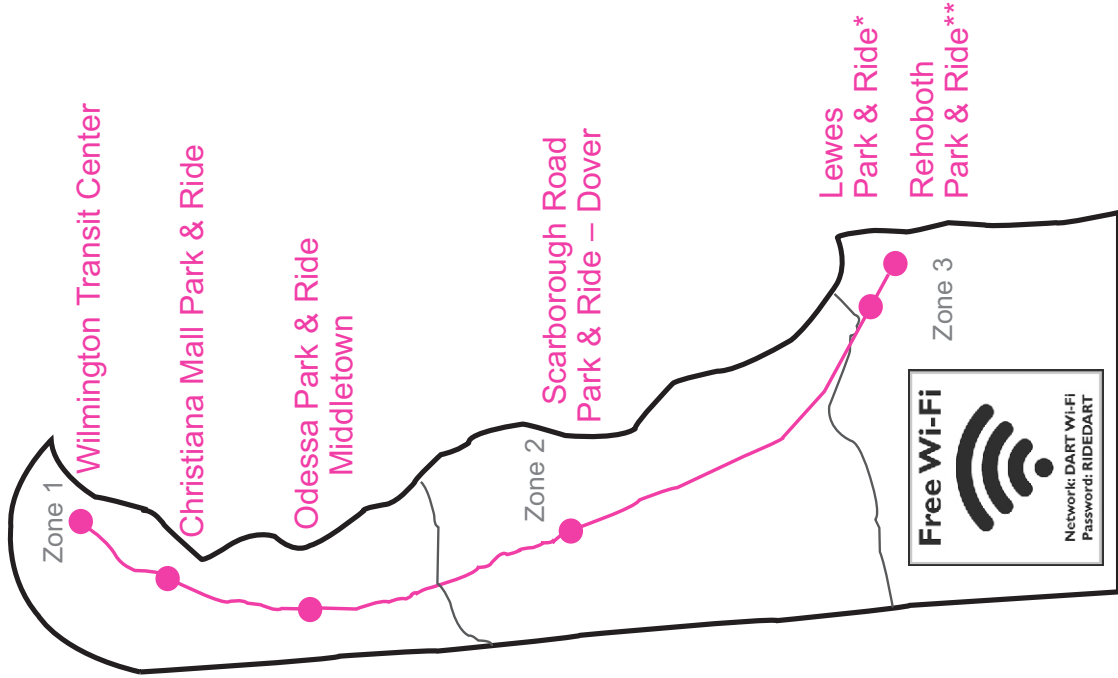

## Wilmington To Rehoboth

## Rehoboth To Wilmington

From Boarding Location to Lewes & Rehoboth	Cash	Daily Pass
Wilmington Transit Center, Christiana Mall or Odessa Park & Rides	\$6.00*	\$10.00****
Scarborough Road Park & Ride (Dover)	\$4.00*	\$8.00

\*\*\*\*The 3-Zone Daily Pass enables passengers to travel an unlimited number of zones and trips on that date on all buses within the State.

# DART TO THE BEACH

**SERVING:**

Wilmington Transit Center  
Christiana Mall Park & Ride  
Odessa Park & Ride - Middletown  
Scarborough Rd. Park & Ride - Dover  
Lewes Transit Center  
Rehoboth Park & Ride