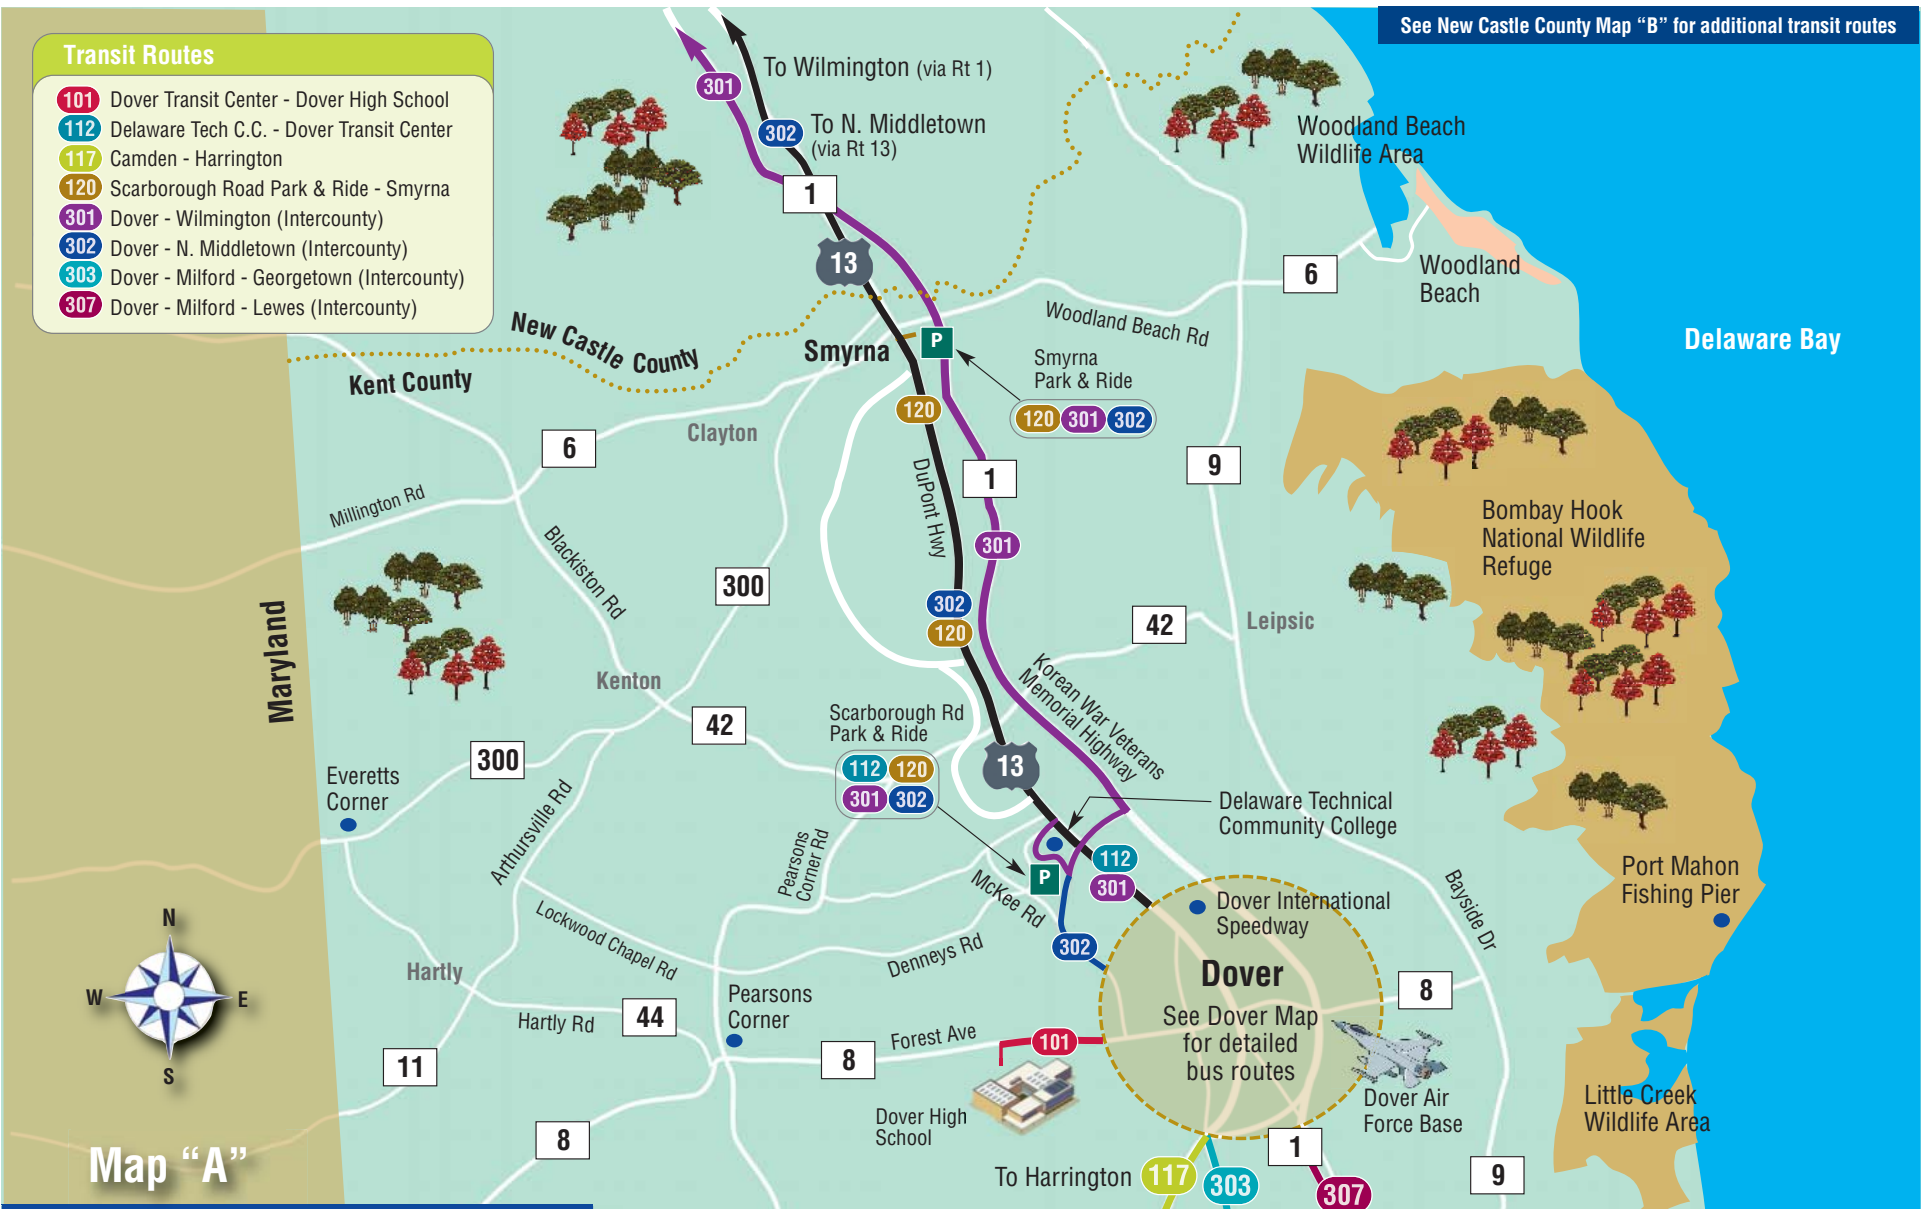

See New Castle County Map "B" for additional transit routes

- Transit Routes**
- 101 Dover Transit Center - Dover High School
  - 112 Delaware Tech C.C. - Dover Transit Center
  - 117 Camden - Harrington
  - 120 Scarborough Road Park & Ride - Smyrna
  - 301 Dover - Wilmington (Intercounty)
  - 302 Dover - N. Middletown (Intercounty)
  - 303 Dover - Milford - Georgetown (Intercounty)
  - 307 Dover - Milford - Lewes (Intercounty)

Map "A"

# Upper Kent County

## Transit Routes

Effective October 22, 2023

See Lower Kent County Map for continuation of transit routes

**NOTE:** Bus routes shown in black indicate multiple bus routes run along that path.

Routing is subject to change based on rerouting due to construction or other circumstances that can only be addressed by altering the route temporarily or permanently. For assistance with trip planning, call **1.800.652.DART** or use the Google Trip Planner at [DartFirstState.com](http://DartFirstState.com)