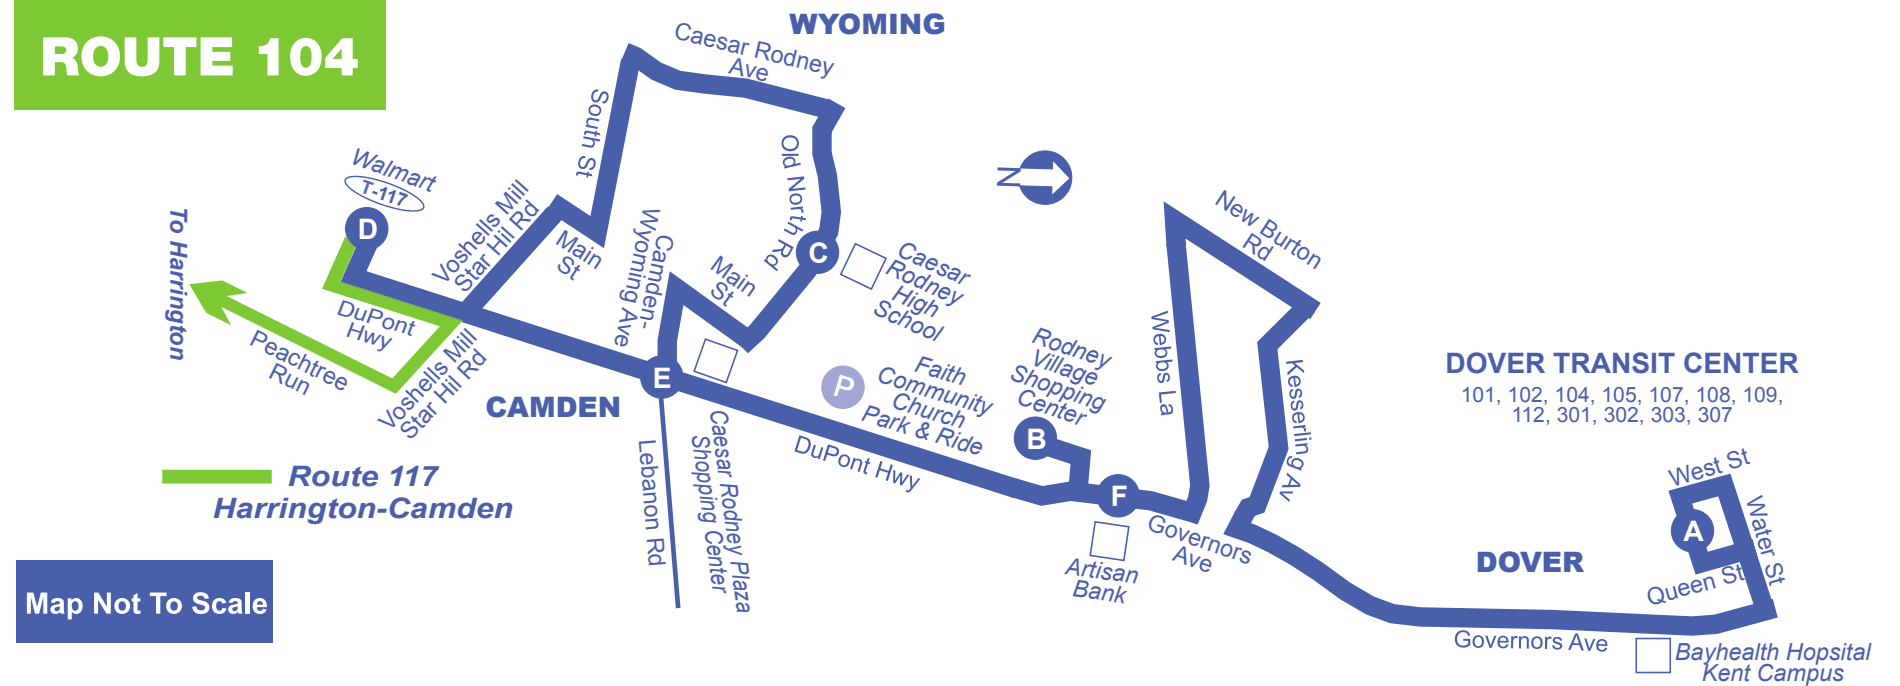

Map Not To Scale