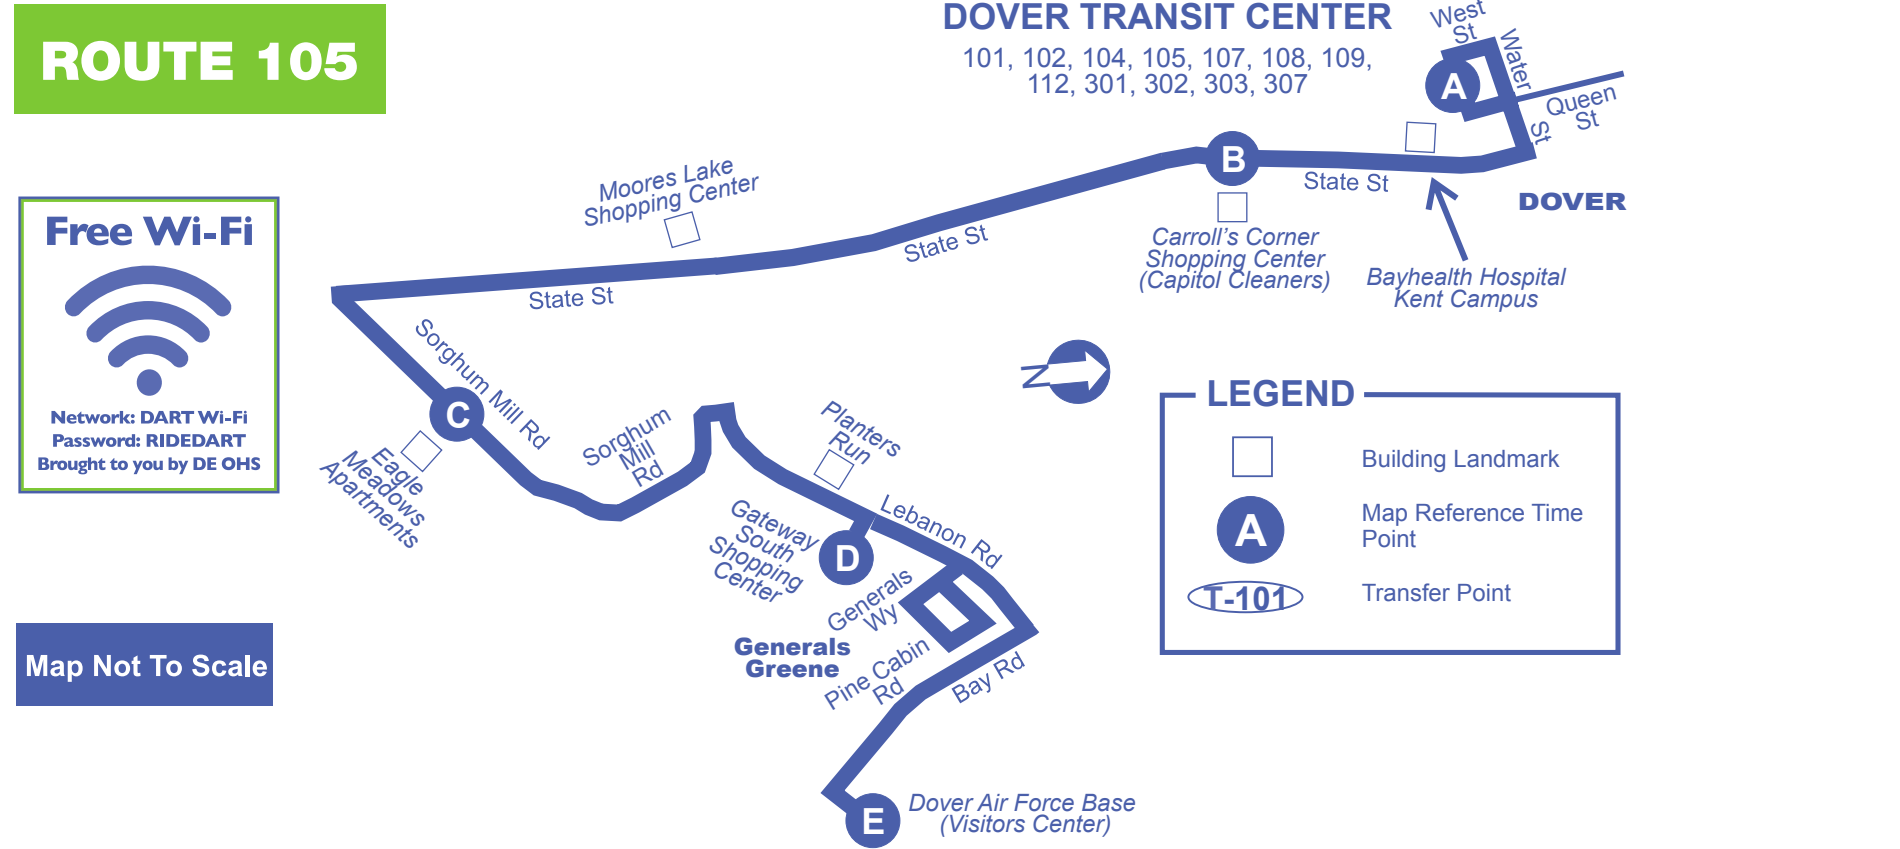

Map Not To Scale

Free Wi-Fi

Network: DART Wi-Fi
Password: RIDEDART
Brought to you by DE OHS

LEGEND

- Building Landmark
- Map Reference Time Point
- Transfer Point