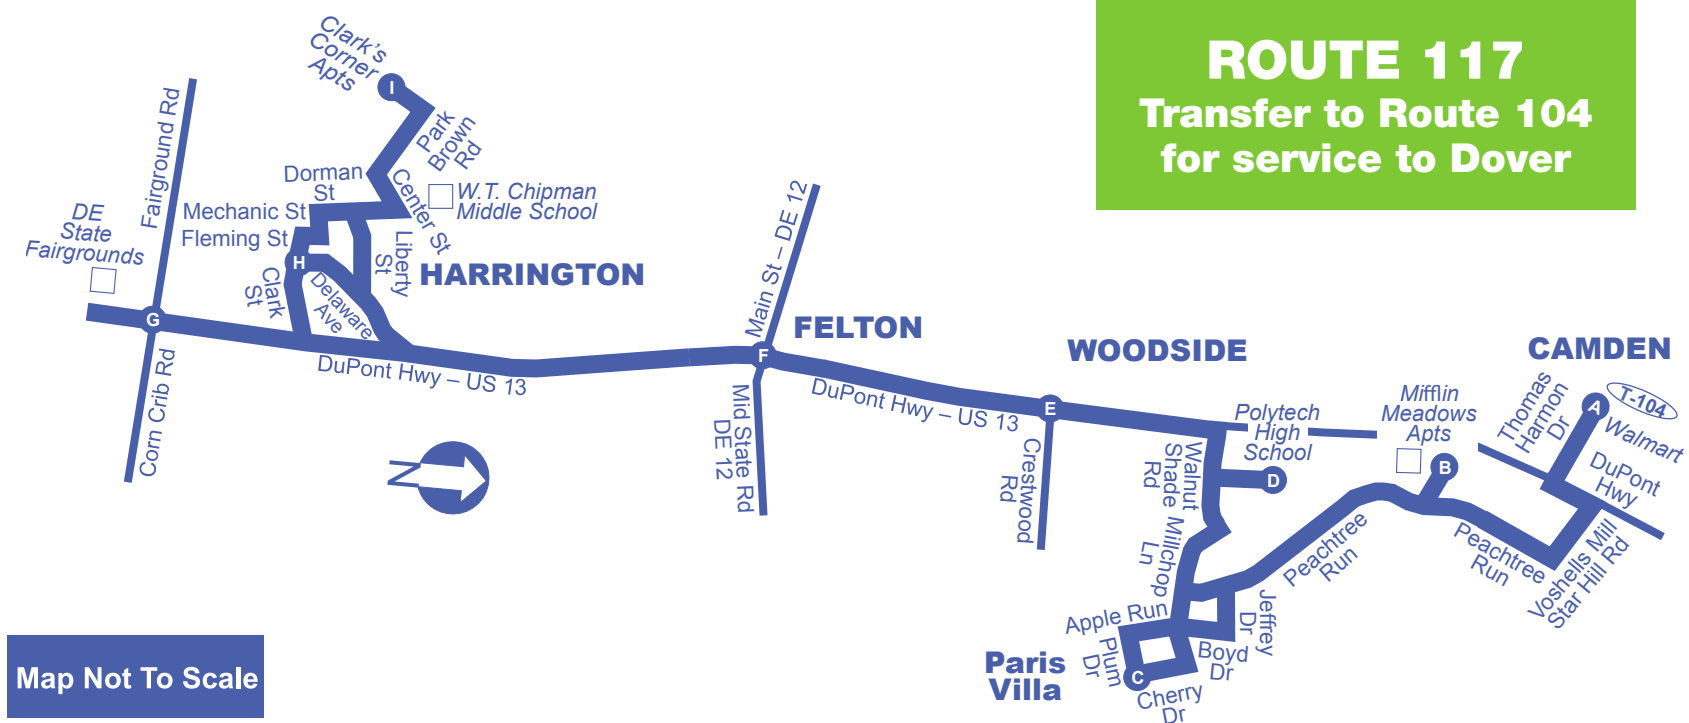

FARE ZONES

The boundary for each fare zone is the county line. For local routes that travel within Smyrna and Milford, and cross over the county line by a short distance, a one zone fare is charged.

SEPTA KEY CARD

Dover / Camden
 Dover AFB / Harrington

Routes Effective
104
105 &
117
 May 19, 2024

Weekdays
 Rush Hours
 Mid-Day
 Evenings
 Saturday
 (104 & 105)

- Serving:
- Downtown Dover
 - Bayhealth Hospital (104 & 105)
 - Wyoming (104)
 - Eagle Meadows (105)
 - Dover AFB (105)
 - Camden Walmart (104 & 117)
 - Paris Villa (117)
 - Felton (117)
 - Delaware State Fairgrounds (117)

Map Not To Scale

ROUTE 117								
NOT ALL STOPS LISTED (See DartFirstState.com for complete list of bus stops)								
MONDAY THROUGH FRIDAY DEPARTURE TIMES								
FROM CAMDEN TO HARRINGTON					FROM HARRINGTON TO CAMDEN			
MAP REFERENCE POINTS								
A	B	C	D	E	F	G	H	I
Camden Walmart	Mifflin Meadows	Plum Dr at Cherry Dr East	Polytech HS Onsite at Walnut Shade Rd	US Rt 13 at Crestwood Dr	US Rt 13 at DE Rt 12 (Felton)	US Rt 13 at Fairground Rd	Delaware Ave at Clark St	Clarks Corner Harrington
7:33	7:39	7:46	7:52	7:56	8:00	8:11	8:16	8:20
9:33	9:39	9:46	9:52	9:56	10:00	10:11	10:16	10:20
11:33	11:39	11:46	11:52	11:56	12:00	12:11	12:16	12:20
1:33	1:39	1:46	1:52	1:56	2:00	2:11	2:16	2:20
3:33	3:39	3:46	3:52	3:56	4:00	4:11	4:16	4:20
5:33	5:39	5:46	5:52	5:56	6:00	6:11	6:16	6:20
7:33	7:39	7:46	7:52	7:56	8:00	8:11	8:16	8:20
9:33	9:39	9:46	9:52	9:56	10:00	10:11	10:16	10:20

PM trips are indicated in bold.
 Non-Service Holidays for Route 117: New Year's Day, Memorial Day, Independence Day, Labor Day, Thanksgiving Day and Christmas Day.

TIMES MAY VARY DUE TO WEATHER AND TRAFFIC CONDITIONS.
 Check DartFirstState.com for weather-related service disruptions.