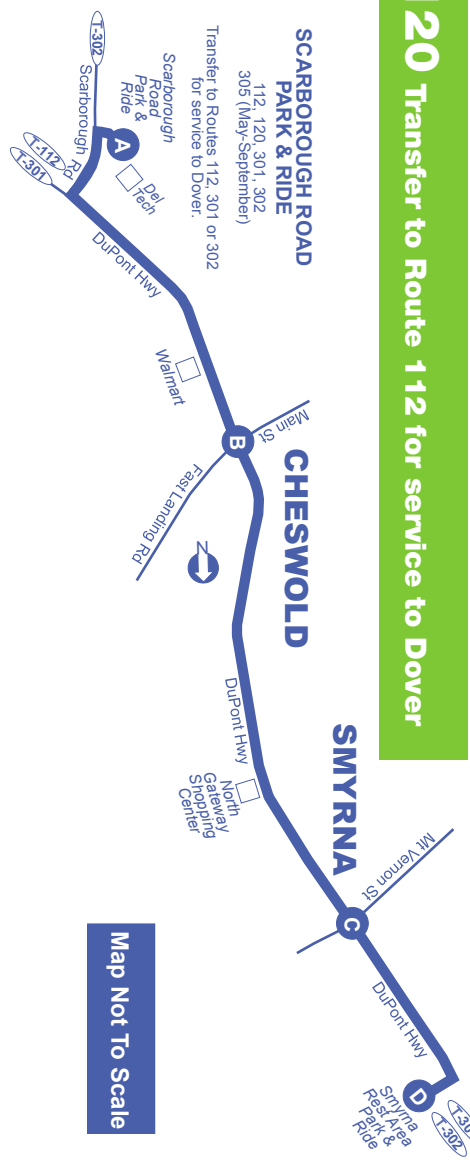

PM trips are indicated in bold.

Non-Service Holidays for Route 120: New Year's Day, Memorial Day, Independence Day, Labor Day, Thanksgiving Day and Christmas Day.

TIMES MAY VARY DUE TO WEATHER AND TRAFFIC CONDITIONS. Check DartFirstState.com for weather-related service disruptions.