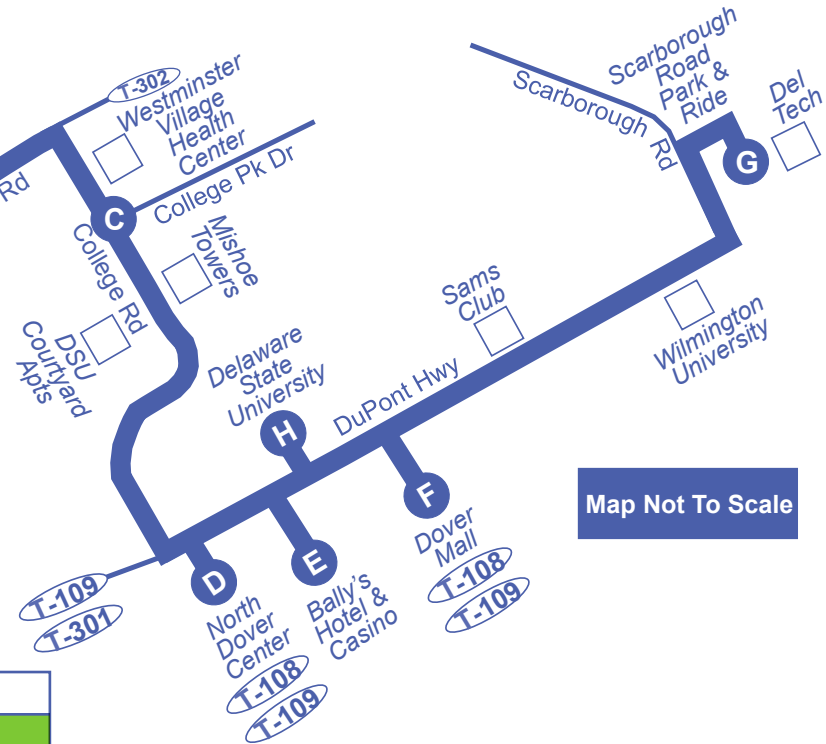

ROUTE 112

Free Wi-Fi

Network: DART Wi-Fi
Password: RIDEDART
Brought to you by DE OHS

LEGEND

- Building Landmark
- Map Reference Time Point
- Transfer Point
- Transfer Point (Seasonal Service)

DOVER TRANSIT CENTER
101, 102, 104, 105, 107, 108, 109,
112, 301, 302, 303, 307

DOVER
West St
Water St
Governors Ave
Wesley College
Walker Rd
Silver Lake Plaza

SCARBOROUGH ROAD PARK & RIDE
112, 120, 301, 302
305 (May-September)

Map Not To Scale

ROUTE 112

NOT ALL STOPS LISTED (See DartFirstState.com for complete list of bus stops)

MONDAY THROUGH FRIDAY DEPARTURE TIMES

FROM DOVER TRANSIT CENTER TO SCARBOROUGH RD.

MAP REFERENCE POINTS

(A) Dover Transit Center	(B) Walker Rd at Silver Lake Plaza	(C) College Rd at College Park Dr	(D) North Dover Center	(E) Bally's Hotel & Casino	(F) Dover Mall (Boscov's)	(G) Scarborough Rd Park & Ride
6:00	6:06	6:10	6:13	6:16	6:19	6:27
6:30	6:36	6:40	6:43	6:46	6:49	6:57
7:00	7:06	7:10	7:13	7:16	7:19	7:27
7:30	7:36	7:40	7:43	7:46	7:49	7:57
8:00	8:06	8:10	8:13	8:16	8:19	8:27
8:30	8:36	8:40	8:43	8:46	8:49	8:57
9:00	9:06	9:10	9:13	9:16	9:19	9:27
9:30	9:36	9:40	9:43	9:46	9:49	9:57
10:00	10:06	10:10	10:13	10:16	10:19	10:27
10:30	10:36	10:40	10:43	10:46	10:49	10:57
11:00	11:06	11:10	11:13	11:16	11:19	11:27
11:30	11:36	11:40	11:43	11:46	11:49	11:57
12:00	12:06	12:10	12:13	12:16	12:19	12:27
12:30	12:36	12:40	12:43	12:46	12:49	12:57
1:00	1:06	1:10	1:13	1:16	1:19	1:27
1:30	1:36	1:40	1:43	1:46	1:49	1:57
2:00	2:06	2:10	2:13	2:16	2:19	2:27
2:30	2:36	2:40	2:43	2:46	2:49	2:57
3:00	3:06	3:10	3:13	3:16	3:19	3:27
3:30	3:36	3:40	3:43	3:46	3:49	3:57
4:00	4:06	4:10	4:13	4:16	4:19	4:27
4:30	4:36	4:40	4:43	4:46	4:49	4:57
5:00	5:06	5:10	5:13	5:16	5:19	5:27
5:30	5:36	5:40	5:43	5:46	5:49	5:57
6:00	6:06	6:10	6:13	6:16	6:19	6:27
6:30	6:36	6:40	6:43	6:46	6:49	6:57
7:00	7:06	7:10	7:13	7:16	7:19	7:27
7:30	7:36	7:40	7:43	7:46	7:49	7:57
8:00	8:06	8:10	8:13	8:16	8:19	8:27
8:30	8:36	8:40	8:43	8:46	8:49	8:57
9:00	9:06	9:10	9:13	9:16	9:19	9:27

FROM SCARBOROUGH RD. TO DOVER TRANSIT CENTER

MAP REFERENCE POINTS

(G) Scarborough Rd Park & Ride	(H) Delaware State University	(C) College Rd at College Park Dr	(A) Dover Transit Center
6:30	6:36	6:41	6:52
7:00	7:06	7:11	7:22
7:30	7:36	7:41	7:52
8:00	8:06	8:11	8:22
8:30	8:36	8:41	8:52
9:00	9:06	9:11	9:22
9:30	9:36	9:41	9:52
10:00	10:06	10:11	10:22
10:30	10:36	10:41	10:52
11:00	11:06	11:11	11:22
11:30	11:36	11:41	11:52
12:00	12:06	12:11	12:22
12:30	12:36	12:41	12:52
1:00	1:06	1:11	1:22
1:30	1:36	1:41	1:52
2:00	2:06	2:11	2:22
2:30	2:36	2:41	2:52
3:00	3:06	3:11	3:22
3:30	3:36	3:41	3:52
4:00	4:06	4:11	4:22
4:30	4:36	4:41	4:52
5:00	5:06	5:11	5:22
5:30	5:36	5:41	5:52
6:00	6:05	6:08	6:17
6:30	6:35	6:38	6:47
7:00	7:05	7:08	7:17
7:30	7:35	7:38	7:47
8:00	8:05	8:08	8:17
8:30	8:35	8:38	8:47
9:00	9:05	9:08	9:17
9:30	9:35	9:38	9:47

SATURDAY DEPARTURE TIMES

FROM DOVER TRANSIT CENTER TO SCARBOROUGH RD.

MAP REFERENCE POINTS

(A) Dover Transit Center	(B) Walker Rd at Silver Lake Plaza	(C) College Rd at College Park Dr	(D) North Dover Center	(E) Bally's Hotel & Casino	(F) Dover Mall (Boscov's)	(G) Scarborough Rd Park & Ride
9:30	9:36	9:39	9:42	9:44	9:48	9:52
10:30	10:36	10:39	10:42	10:44	10:48	10:52
11:30	11:36	11:39	11:42	11:44	11:48	11:52
12:30	12:37	12:40	12:44	12:46	12:51	12:55
1:30	1:37	1:40	1:44	1:46	1:51	1:55
2:30	2:37	2:40	2:44	2:46	2:51	2:55
3:30	3:36	3:38	3:40	3:42	3:47	3:51
4:30	4:36	4:38	4:40	4:42	4:47	4:51
5:30	5:36	5:38	5:40	5:42	5:47	5:51

FROM SCARBOROUGH RD. TO DOVER TRANSIT CENTER