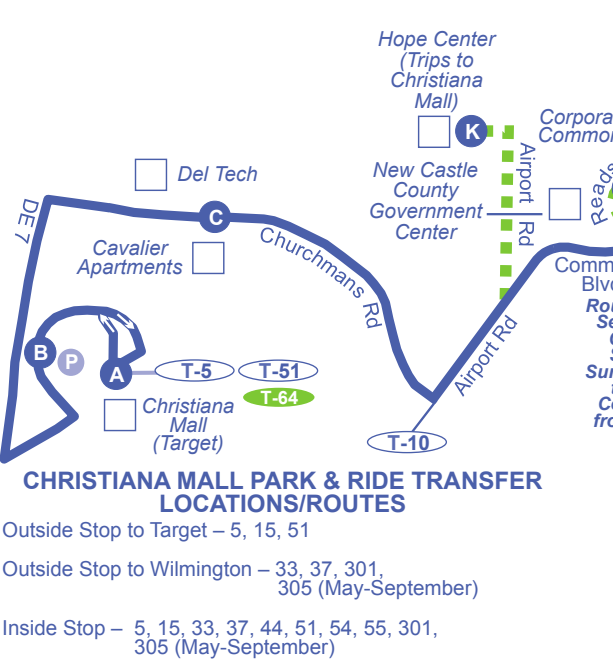

ROUTE 15

Map Not To Scale

LEGEND

- Route Symbol
- Weekday Alternative Routings
- Building Landmark
- Map Reference Time Point
- Park & Ride Lots
- Transfer Point
- Transfer Point (Sunday)
- Transfer Point (Seasonal Service)

KING STREET TRANSFER LOCATIONS/ROUTES

- 11th at King Sts – 4, 9, 13, 14, 18, 20, 42, 301
- 10th at King Sts – 2, 6, 10, 18, 20, 35, 42, 301
- King at 11th Sts – 40
- King St. at Library – 9, 13, 14
- King at 9th Sts – 2, 4, 6, 10, 15, 35, 37, 51, 52
- King at 8th Sts – 13, 18, 20, 33, 40, 42, 301
- King at 6th Sts – 2, 4, 6, 9, 10, 13, 14, 15, 18, 20, 33, 35, 40, 42, 51, 52
- King at 3rd Sts – 9, 10, 13, 14, 18, 28, 40, 42

NOT ALL STOPS LISTED (See DartFirstState.com for complete list of bus stops)

MONDAY THROUGH FRIDAY DEPARTURE TIMES

FROM DOWNTOWN TO CHRISTIANA MALL									
MAP REFERENCE POINTS									
J	I	H	G	F	E	D	K	C	A
Delaware Ave at Adams St	New Castle Ave at Rogers Rd	Moores La at Montpelier Blvd	Twin Spans Business Park	6th St at Delaware St Historic New Castle	Creekwood Dr at Commons Blvd	Reads Way at New Castle County Govt Ctr	Hope Center	Churchmans Rd at Cavalier Apts	Christiana Mall (Target)
5:35	5:48	5:58	-----	6:05	-----	6:17	-----	6:22	6:30
6:25	6:39	6:49	6:56	7:00	-----	7:08	7:13	7:19	7:27
7:30	7:45	7:56	8:03	8:08	-----	8:16	8:21	8:27	8:35
7:55	8:09	8:20	-----	8:29	8:37	8:42	8:47	8:53	9:01
8:54	9:08	9:19	-----	9:28	9:36	9:41	9:46	9:52	10:00
10:00	10:13	10:23	-----	10:30	10:38	10:43	-----	10:50	10:58
10:35	10:48	10:58	-----	11:05	11:13	11:18	-----	11:25	11:33
11:45	11:58	12:08	-----	12:15	12:24	12:30	-----	12:36	12:44
12:30	12:44	12:54	-----	1:01	1:10	1:16	-----	1:22	1:30
1:35	1:49	1:59	-----	2:06	2:14	2:20	-----	2:26	2:34
2:20	2:34	2:45	-----	2:54	-----	3:04	-----	3:10	3:18
3:10	3:24	3:35	-----	3:44	-----	3:55	4:00	4:05	4:13
4:10	4:24	4:36	-----	4:45	-----	4:55	5:00	5:05	5:13
5:00	5:14	5:26	-----	5:35	-----	5:44	5:49	5:54	6:02
5:45	6:00	6:11	-----	6:19	-----	6:28	6:33	6:38	6:46
6:55	7:09	7:19	-----	7:27	-----	7:37	-----	7:41	7:49
7:35	7:50	8:00	-----	8:08	-----	8:19	-----	8:24	8:32
8:14	8:29	8:38	-----	8:46	-----	8:57	-----	9:02	9:10
9:15	9:30	9:39	-----	9:47	-----	9:58	-----	10:03	10:11
10:30	10:45	10:54	-----	11:02	-----	11:13	-----	11:18	11:26

FROM CHRISTIANA MALL TO DOWNTOWN										
MAP REFERENCE POINTS										
A	B	C	D	E	F	G	H	I	J	
Christiana Mall (Target)	Christiana Mall at Park & Ride (Inside)	Churchmans Rd at Cavalier Apts	Reads Way at 2 Reads Way	Creekwood Dr at Commons Blvd	6th St at Delaware St Historic New Castle	Twin Spans Business Park	Moores La at Montpelier Blvd	New Castle Ave at Rogers Rd	Delaware Ave at Adams St	
5:15	5:17	5:22	5:27	-----	5:38	-----	5:46	5:56	6:12	
6:10	6:12	6:17	6:22	-----	6:34	-----	6:44	6:54	7:12	
6:45	6:47	6:52	6:57	-----	7:09	-----	7:19	7:29	7:47	
7:41	7:43	7:48	7:53	-----	8:05	-----	8:15	8:25	8:43	
9:16	9:18	9:24	9:30	9:34	9:46	-----	9:55	10:05	10:23	
10:15	10:17	10:23	10:29	10:33	10:45	-----	10:54	11:04	11:22	
11:11	11:13	11:19	11:25	11:29	11:41	-----	11:50	12:00	12:18	
12:15	12:17	12:23	12:29	12:33	12:45	-----	12:54	1:04	1:22	
1:00	1:02	1:08	1:14	1:18	1:30	-----	1:39	1:49	2:07	
1:45	1:47	1:53	1:59	2:03	2:15	-----	2:24	2:34	2:52	
2:53	2:55	3:01	3:07	3:11	3:23	-----	3:32	3:42	4:00	
3:35	3:37	3:43	3:49	3:53	4:05	4:10	4:19	4:29	4:47	
4:22	4:24	4:30	4:36	-----	4:48	4:53	5:02	5:12	5:30	
5:35	5:37	5:43	5:49	-----	6:01	6:05	6:14	6:24	6:42	
6:20	6:22	6:28	6:34	-----	6:44	6:48	6:57	7:07	7:25	
7:00	7:02	7:08	7:14	-----	7:24	-----	7:32	7:42	8:00	
8:04	8:06	8:12	8:18	-----	8:28	-----	8:36	8:46	9:04	
8:48	8:50	8:56	9:02	-----	9:11	-----	9:19	9:27	9:43	
9:25	9:27	9:33	9:39	-----	9:48	-----	9:56	10:04	10:20	
10:25	10:27	10:33	10:39	-----	10:48	-----	10:56	11:04	11:20