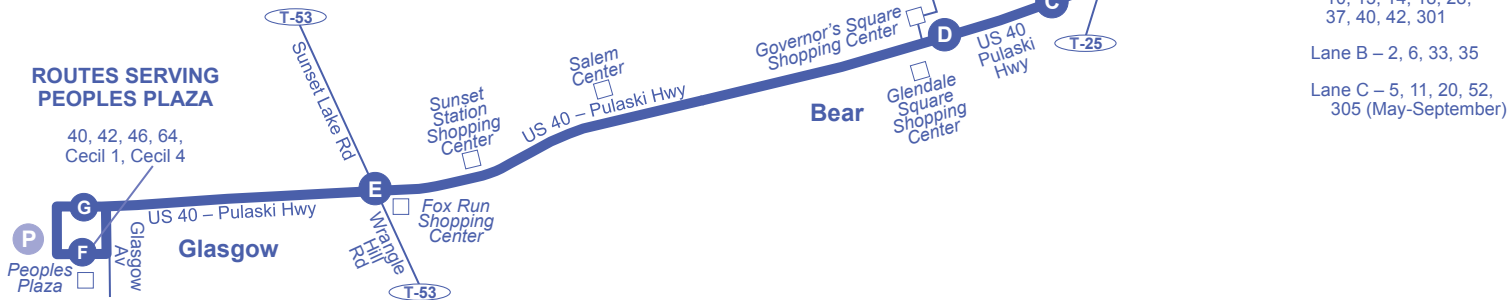

FROM GLASGOW AND WILTON TO DOWNTOWN	
MAP REFERENCE POINTS	
(F) Peoples Plaza Park & Ride	7:15
(E) US Rt 40 at Fox Run Shop Ctr	7:19
(D) US Rt 40 opp Governors Square	7:25
(C) US Rt 40 at Wilton Blvd	7:30
(B) DuPont Hwy at Memorial Dr	7:40
(A) King St at 11th St	7:52
	8:05
	8:10
	8:16
	8:21
	8:30
	8:37
	8:42
	8:51
	9:03
	9:08
	9:16
	9:21
	9:27
	9:35
	9:40
	9:46
	9:55
	10:02
	10:07
	10:19
	10:25
	10:30
	10:45
	10:50
	11:04
	11:14
	11:27
	11:38
	11:43
	11:57
	12:07
	12:20
	12:34
	12:39
	1:04
	1:17
	1:30
	1:42
	2:00
	2:13
	2:25
	2:37
	2:44
	2:55
	3:08
	3:20
	3:32
	3:40
	3:51
	4:05
	4:15
	4:28
	4:35
	4:46
	4:52
	5:09
	5:09
	5:14
	5:29
	5:40
	5:54
	6:02
	6:06
	6:20
	6:30
	6:44
	6:55
	7:07
	7:13
	7:23
	7:37
	7:50
	7:54
	8:01
	8:07
	8:17
	8:31

ROUTE 40

KING STREET TRANSFER LOCATIONS/ROUTES

- 11th at King Sts – 4, 9, 13, 14, 18, 20, 42, 301
- King at 8th Sts – 13, 18, 20, 33, 40, 42, 301
- King at 11th Sts – 40
- King at 6th Sts – 2, 4, 6, 9, 10, 13, 14, 15, 18, 20, 33, 35, 40, 42, 51, 52
- 10th at King Sts – 2, 6, 10, 18, 20, 35, 42, 301
- King at 3rd Sts – 9, 10, 13, 14, 18, 28, 40, 42
- King St. at Library – 9, 13, 14
- King at 9th Sts – 2, 4, 6, 10, 15, 35, 37, 51, 52

LEGEND

- Route Symbol
- Building Landmark
- Map Reference Time Point
- Park & Ride Lots
- Transfer Point
- Transfer Point (Seasonal Service)

Map Not To Scale

ROUTES SERVING WILMINGTON TRANSIT CENTER

- Lane A (Walnut St) 10, 13, 14, 18, 28, 37, 40, 42, 301
- Lane B – 2, 6, 33, 35
- Lane C – 5, 11, 20, 52, 305 (May-September)