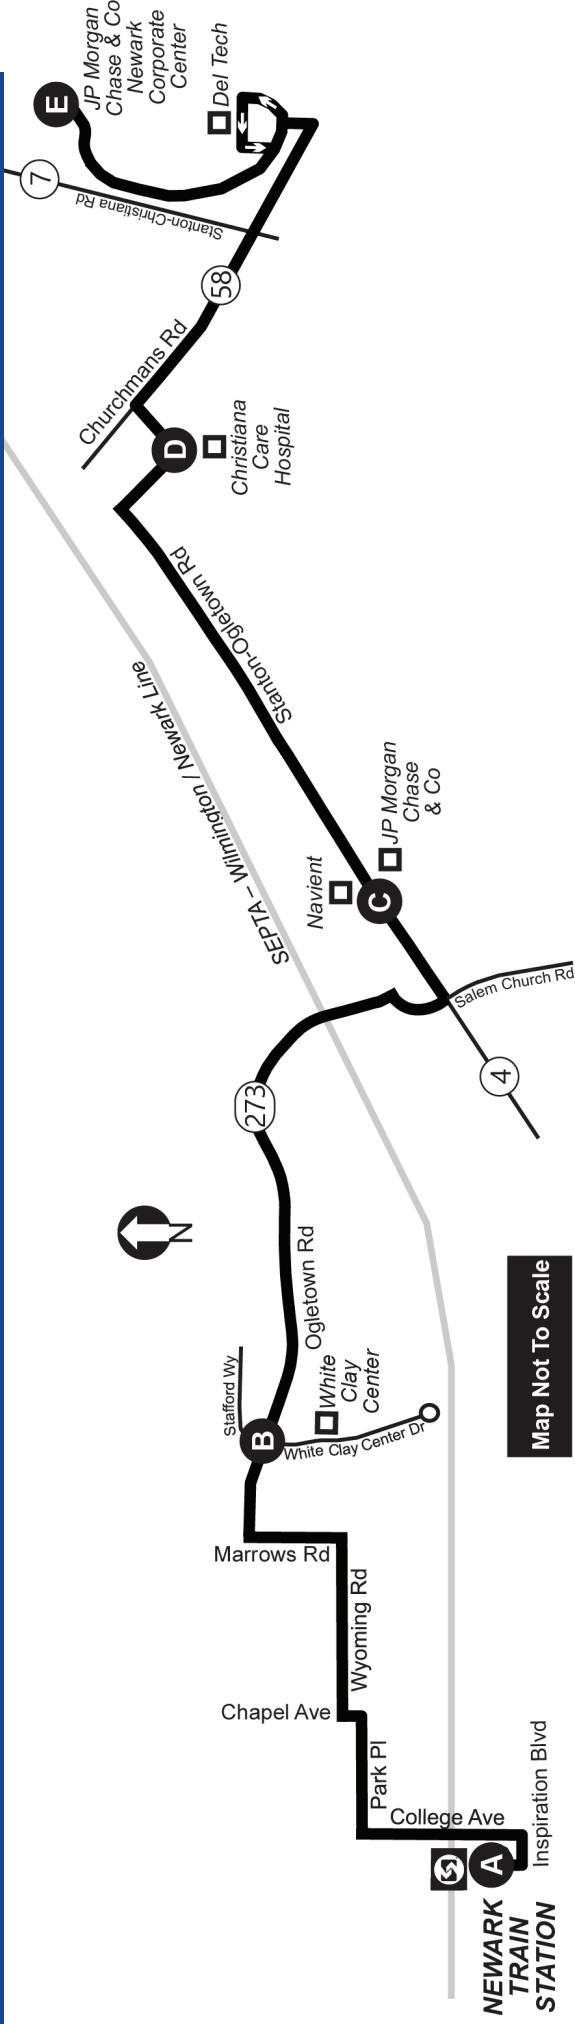

ROUTE 62 - TEMPORARY SERVICE DUE TO THE CLOSURE OF FAIRPLAY STATION

May 19 through August 9, 2024

NOT ALL STOPS LISTED (See DartFirstState.com for complete list of bus stops)

MONDAY THROUGH FRIDAY DEPARTURE TIMES

FROM NEWARK TRAIN STATION TO J.P. MORGAN (STANTON)

MAP REFERENCE POINTS		MAP REFERENCE POINTS	
A	Newark Train Station	E	JP Morgan at Newark Corp Ctr (Stanton)
B	Ogletown Rd at White Clay Center	D	Christiana Care Hospital (Parking Garage)
C	DE 4 at JP Morgan	E	JP Morgan at Newark Corp Ctr (Stanton)
D	DE 4 at JP Morgan	D	Christiana Care Hospital (Parking Garage)
E	JP Morgan at Newark Corp Ctr (Stanton)	E	JP Morgan at Newark Corp Ctr (Stanton)
7:21	7:31	7:40	7:50
8:56	9:06	9:15	9:25

FROM J.P. MORGAN (STANTON) TO NEWARK TRAIN STATION

MAP REFERENCE POINTS		MAP REFERENCE POINTS	
E	JP Morgan at Newark Corp Ctr (Stanton)	C	DE 4 at Navient
D	Christiana Care Hospital (Parking Garage)	B	Ogletown Rd at White Clay Center
C	DE 4 at Navient	A	Newark Train Station
D	Christiana Care Hospital (Parking Garage)	D	Ogletown Rd at White Clay Center
E	JP Morgan at Newark Corp Ctr (Stanton)	E	Newark Train Station
4:15	4:25	4:31	4:40
5:20	5:30	5:36	5:45
5:57	5:57	5:57	5:57

PM trips are indicated in bold.

Non-service Holidays for this route: Memorial Day.

ABOVE SCHEDULE TIME ARE APPROXIMATE AND SUBJECT TO CHANGE BASED ON SEPTA TRAIN TIMES. BUS WILL WAIT FOR SEPTA TRAIN ARRIVAL.