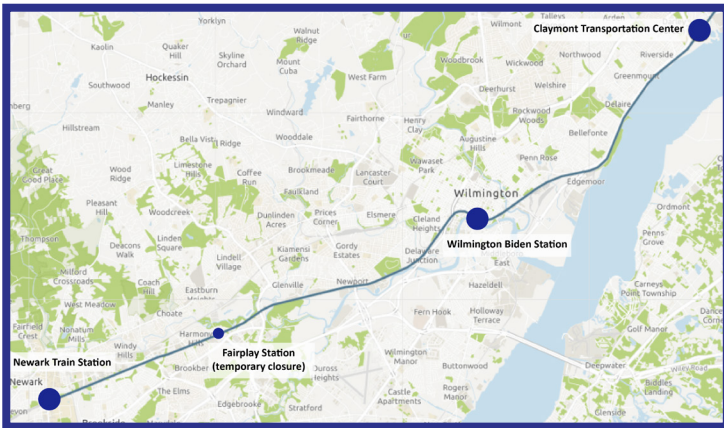

Fairplay Station

SEPTA Train - Bus Connections

Due to Amtrak trackwork scheduled May 19 through August 9, 2024, SEPTA's Regional Rail Wilmington/Newark Line will not make scheduled stops (Northbound and Southbound) at Fairplay Station.

All other SEPTA stops in Delaware will be served.

SEPTA stops in Delaware