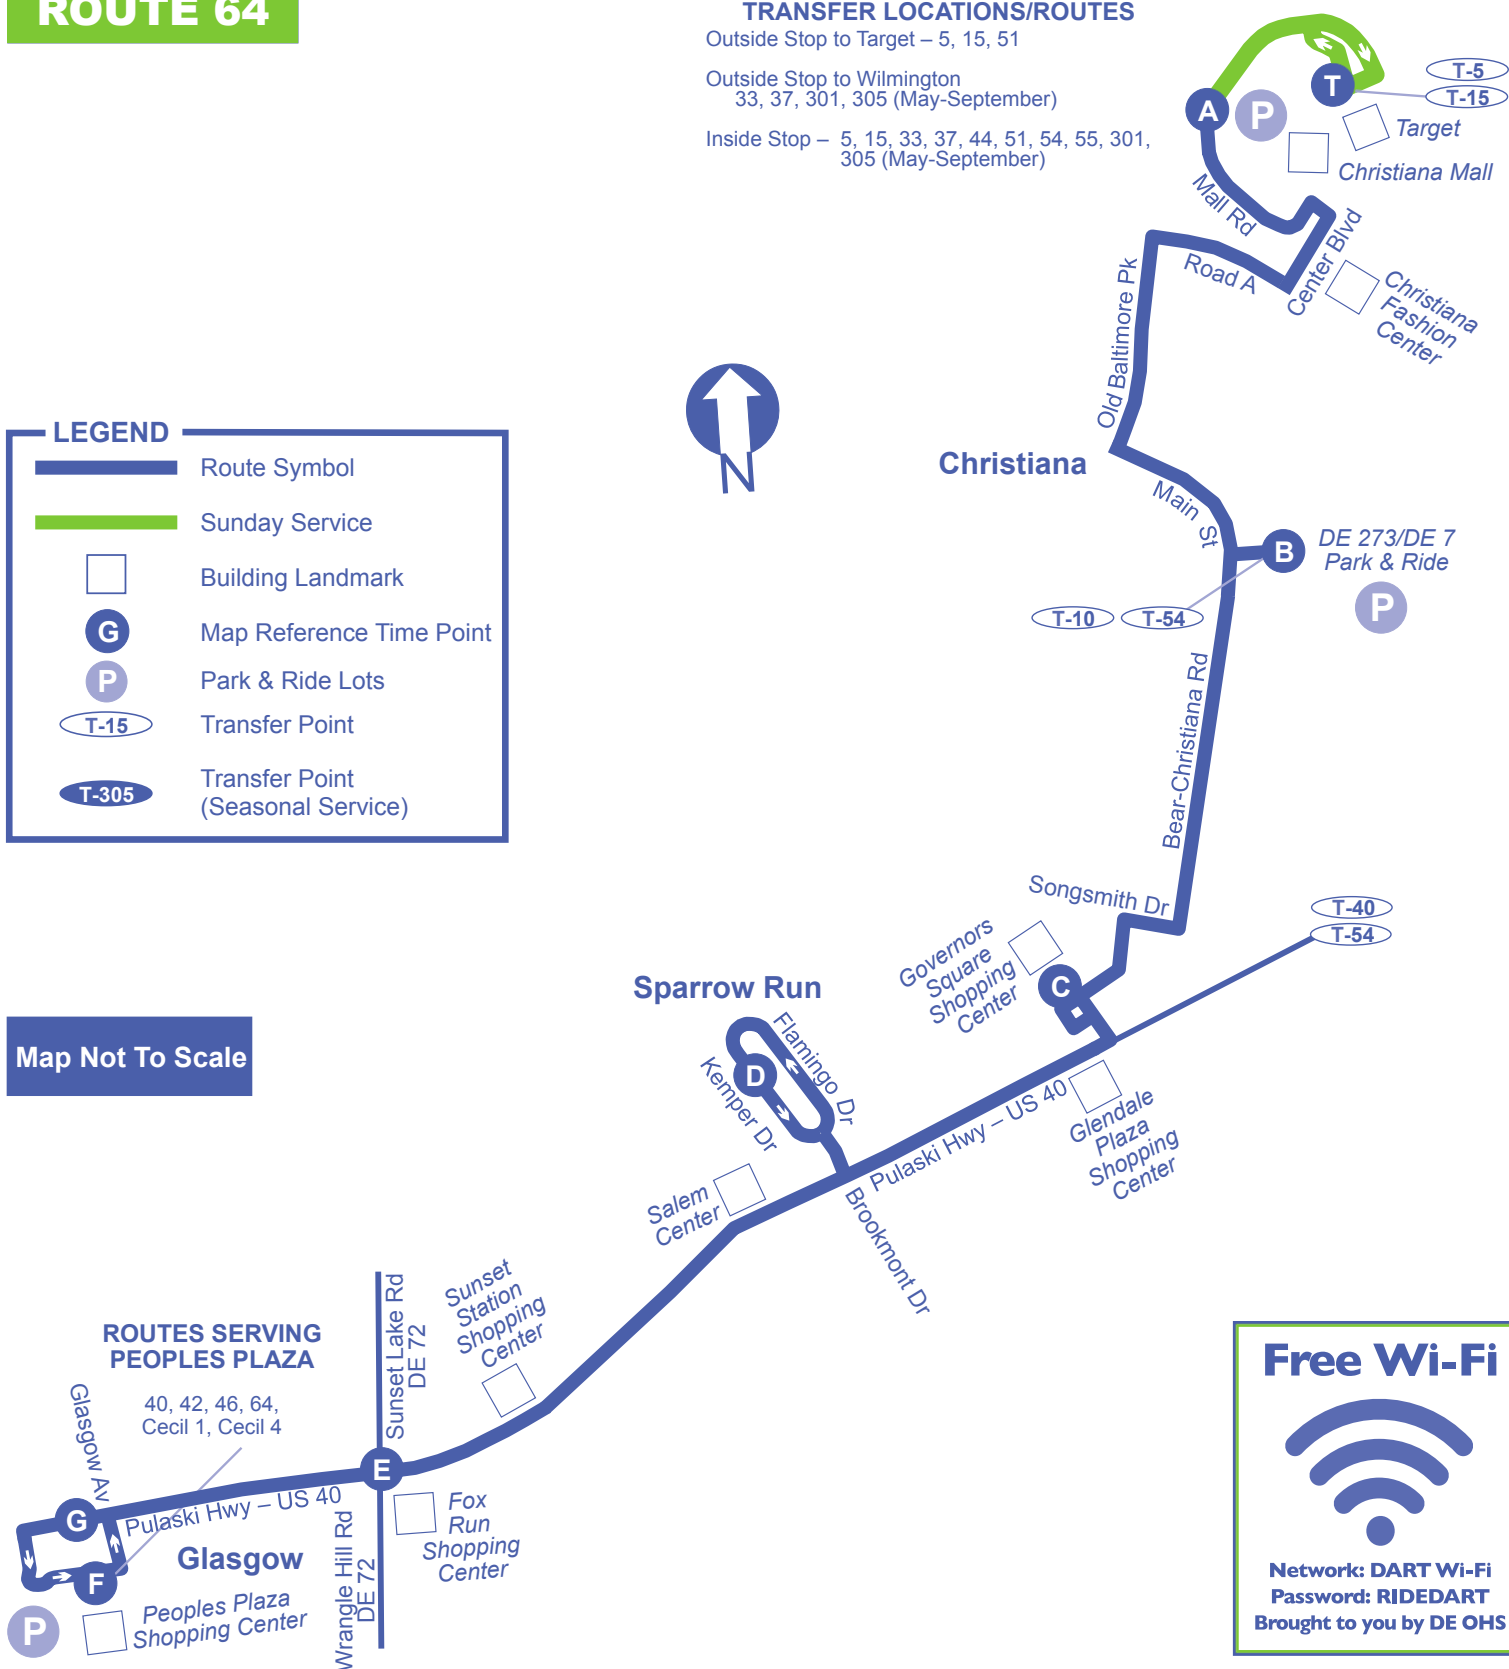

Glasgow Christiana Mall

Route 64

Effective May 19, 2024

Weekdays
Rush Hours
Mid-Day
Night
Saturday
Sunday
Holiday

Serving:

- Peoples Plaza
- Glasgow
- Fox Run
- Sparrow Run
- Governor's Square Shopping Center
- DE 273 & DE 7 Park & Ride
- Christiana Fashion Center
- Christiana Mall

LEGEND

- Route Symbol
- Sunday Service
- Building Landmark
- Map Reference Time Point
- Park & Ride Lots
- Transfer Point
- Transfer Point (Seasonal Service)

Map Not To Scale

Free Wi-Fi

Network: DART Wi-Fi
Password: RIDEART
Brought to you by DE OHS

NOT ALL STOPS LISTED (See DartFirstState.com for complete list of bus stops)

MONDAY THROUGH FRIDAY DEPARTURE TIMES

FROM CHRISTIANA MALL TO PEOPLES PLAZA						
MAP REFERENCE POINTS						
(A)	(B)	(C)	(D)	(E)	(F)	(G)
Christiana Mall Park & Ride (Inside)	DE 273 & DE 7 Park & Ride	Governors Sq Shopping Center	Kemper Dr at Plover Dr (Sparrow Run)	US Rt 40 at Sunset Lake Rd	Peoples Plaza Park & Ride	US Rt 40 at Peoples Plaza West Entrance
6:41	6:51	6:58	7:05	7:12	7:16	-----
7:31	7:41	7:48	7:55	8:02	8:06	-----
8:26	8:36	8:43	8:50	8:57	9:01	-----
9:16	9:24	9:31	9:37	9:42	9:46	-----
10:11	10:19	10:26	10:32	10:37	10:41	-----
10:58	11:06	11:13	11:19	11:24	11:28	-----
11:51	11:59	12:06	12:12	12:17	12:21	-----
12:38	12:46	12:53	12:59	1:04	1:08	-----
1:26	1:34	1:41	1:47	1:52	1:56	-----
2:13	2:21	2:28	2:34	2:39	2:43	-----
3:01	3:11	3:19	3:25	3:32	3:36	-----
3:52	4:02	4:10	4:16	4:23	4:27	-----
4:43	4:53	5:01	5:07	5:14	5:18	-----
5:37	5:47	5:55	6:01	6:07	6:11	-----
6:27	6:35	6:41	6:47	6:53	6:57	-----
7:17	7:25	7:31	7:37	7:43	7:47	-----
8:02	8:10	8:17	8:22	8:27	-----	8:31
8:52	9:00	9:07	9:12	9:17	-----	9:21