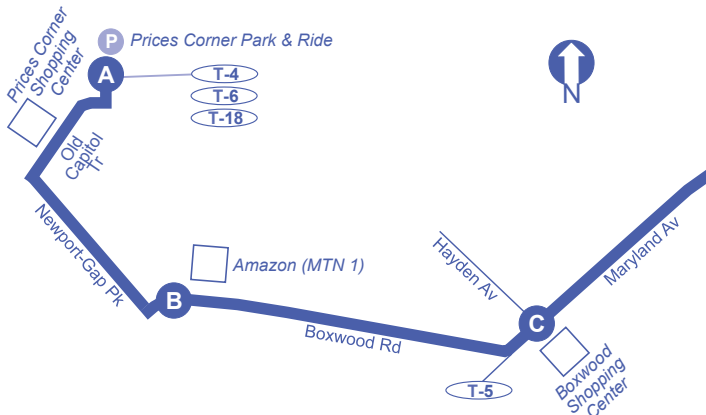

# ROUTE 9

## LEGEND

	Route Symbol
	Building Landmark
	Map Reference Time Point
	Park & Ride Lots
	Transfer Point

#### MAP REFERENCE POINTS

(H)	(G)	(I)	(D)	(C)	(B)	(A)
Howard Young Correctional Institution	Vandever Ave at Carter St	King St at 10th St (Library)	Broom St at Sycamore St	Maryland Ave at Hayden Ave	Boxwood Rd at Newport Gap Pike	Prices Corner Park & Ride
5:10	5:16	5:20	5:29	5:36	5:39	5:43
6:47	6:53	6:57	7:06	7:13	7:16	7:20
8:24	8:30	8:34	8:43	8:50	8:53	8:57
10:07	10:14	10:19	10:28	10:36	10:40	10:45
11:55	<b>12:03</b>	<b>12:09</b>	<b>12:19</b>	<b>12:28</b>	<b>12:32</b>	<b>12:37</b>
1:46	1:54	2:00	2:10	2:19	2:23	2:28
3:32	3:41	3:46	3:55	4:04	4:08	4:14
5:18	5:27	5:32	5:41	5:50	5:54	6:00
6:58	7:07	7:12	7:21	7:29	7:33	7:39
8:37	8:46	8:51	9:00	9:07	9:10	9:14

#### MAP REFERENCE POINTS

(A)	(B)	(C)	(D)	(F)	(G)	(H)
Prices Corner Park & Ride	Boxwood Rd at Newport Gap Pike	Maryland Ave at Boxwood Shopping Center	Broom St at Sycamore St	11th St at King St (Rodney Square)	Vandever Ave at Jessup St	Howard Young Correctional Institution
6:03	6:08	6:13	6:20	6:31	6:35	6:40
7:40	7:45	7:50	7:57	8:08	8:12	8:17
9:17	9:23	9:29	9:36	9:47	9:52	10:00
11:05	11:11	11:17	11:24	11:35	11:40	11:48
<b>12:57</b>	<b>1:04</b>	<b>1:08</b>	<b>1:15</b>	<b>1:26</b>	<b>1:31</b>	<b>1:39</b>
2:48	2:55	2:59	3:06	3:16	3:20	3:25
4:34	4:40	4:44	4:52	5:02	5:06	5:11
6:15	6:21	6:25	6:33	6:42	6:46	6:51
7:54	8:00	8:04	8:12	8:21	8:25	8:30
9:29	9:35	9:39	9:47	9:56	10:00	10:05