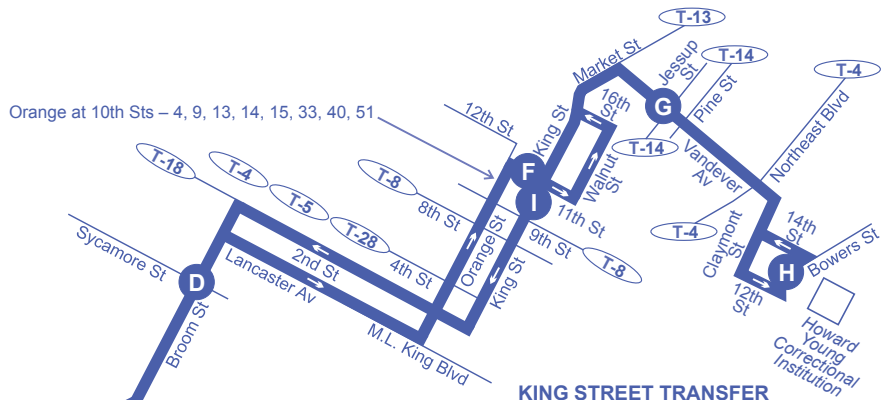

# ROUTE 9

## LEGEND

	Route Symbol
	Building Landmark
	Map Reference Time Point
	Park & Ride Lots
	Transfer Point

#### MAP REFERENCE POINTS

(H)	(G)	(I)	(D)	(C)	(B)	(A)
Howard Young Correctional Institution	Vandever Ave at Carter St	King St at 10th St (Library)	Broom St at Sycamore St	Maryland Ave at Hayden Ave	Boxwood Rd at Newport Gap Pike	Prices Corner Park & Ride
5:10	5:16	5:20	5:29	5:36	5:39	5:43
6:47	6:53	6:57	7:06	7:13	7:16	7:20
8:24	8:30	8:34	8:43	8:50	8:53	8:57
10:07	10:14	10:19	10:28	10:36	10:40	10:45
11:55	<b>12:03</b>	<b>12:09</b>	<b>12:19</b>	<b>12:28</b>	<b>12:32</b>	<b>12:37</b>
1:46	1:54	2:00	2:10	2:19	2:23	2:28
3:32	3:41	3:46	3:55	4:04	4:08	4:14
5:18	5:27	5:32	5:41	5:50	5:54	6:00
6:58	7:07	7:12	7:21	7:29	7:33	7:39
8:37	8:46	8:51	9:00	9:07	9:10	9:14

#### MAP REFERENCE POINTS

(A)	(B)	(C)	(D)	(F)	(G)	(H)
Prices Corner Park & Ride	Boxwood Rd at Newport Gap Pike	Maryland Ave at Boxwood Shopping Center	Broom St at Sycamore St	11th St at King St (Rodney Square)	Vandever Ave at Jessup St	Howard Young Correctional Institution
6:03	6:08	6:13	6:20	6:31	6:35	6:40
7:40	7:45	7:50	7:57	8:08	8:12	8:17
9:17	9:23	9:29	9:36	9:47	9:52	10:00
11:05	11:11	11:17	11:24	11:35	11:40	11:48
<b>12:57</b>	<b>1:04</b>	<b>1:08</b>	<b>1:15</b>	<b>1:26</b>	<b>1:31</b>	<b>1:39</b>
2:48	2:55	2:59	3:06	3:16	3:20	3:25
4:34	4:40	4:44	4:52	5:02	5:06	5:11
6:15	6:21	6:25	6:33	6:42	6:46	6:51
7:54	8:00	8:04	8:12	8:21	8:25	8:30
9:29	9:35	9:39	9:47	9:56	10:00	10:05