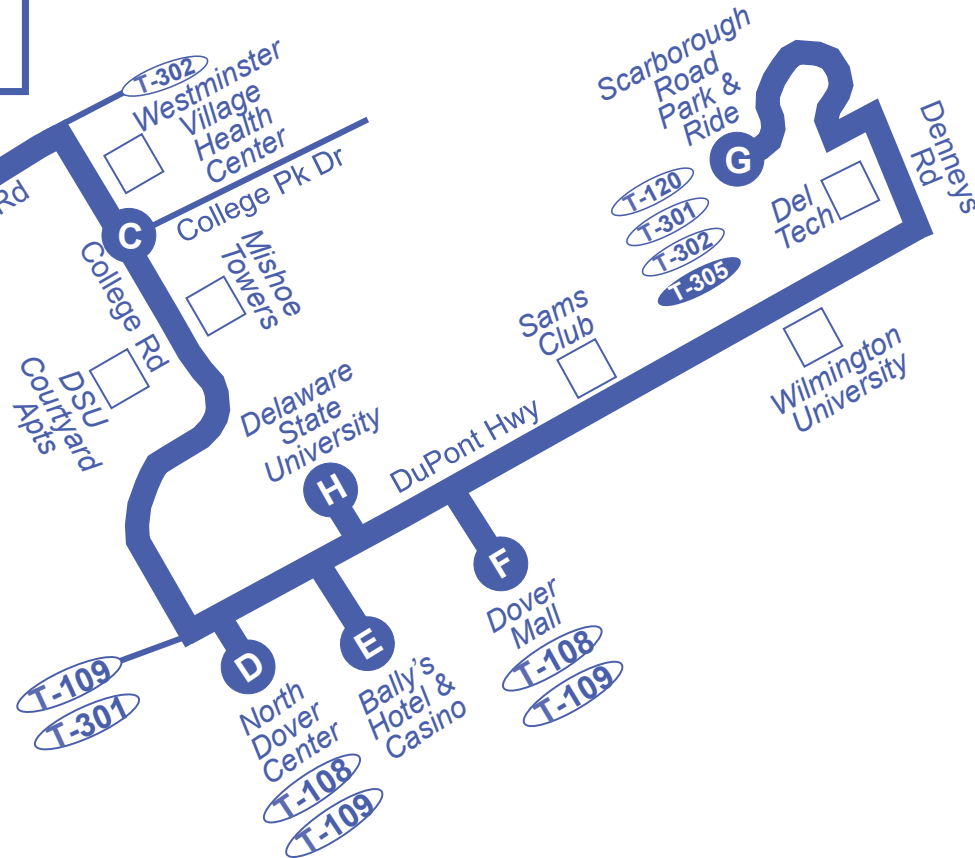

ROUTE 112

LEGEND

Building Landmark

Map Reference Time Point

T-101 Transfer Point

T-305 Transfer Point (Seasonal Service)

Free Wi-Fi

Network: DART Wi-Fi
Password: RIDEART
Brought to you by DE OHS

DOVER TRANSIT CENTER

101, 102, 104, 105, 107, 108, 109, 112, 301, 302, 303, 307

Map Not To Scale

ROUTE 112

NOT ALL STOPS LISTED (See DartFirstState.com for complete list of bus stops)

MONDAY THROUGH FRIDAY DEPARTURE TIMES

FROM DOVER TRANSIT CENTER TO SCARBOROUGH RD.

MAP REFERENCE POINTS

(A) Dover Transit Center	(B) Walker Rd at Silver Lake Plaza	(C) College Rd at College Park Dr	(D) North Dover Center	(E) Bally's Hotel & Casino	(F) Dover Mall (Bosco's)	(G) Scarborough Rd Park & Ride
6:00	6:06	6:10	6:13	6:16	6:19	6:27
6:30	6:36	6:40	6:43	6:46	6:49	6:57
7:00	7:06	7:10	7:13	7:16	7:19	7:27
7:30	7:36	7:40	7:43	7:46	7:49	7:57
8:00	8:06	8:10	8:13	8:16	8:19	8:27
8:30	8:36	8:40	8:43	8:46	8:49	8:57
9:00	9:06	9:10	9:13	9:16	9:19	9:27
9:30	9:36	9:40	9:43	9:46	9:49	9:57
10:00	10:06	10:10	10:13	10:16	10:19	10:27
10:30	10:36	10:40	10:43	10:46	10:49	10:57
11:00	11:06	11:10	11:13	11:16	11:19	11:27
11:30	11:36	11:40	11:43	11:46	11:49	11:57
12:00	12:06	12:10	12:13	12:16	12:19	12:27
12:30	12:36	12:40	12:43	12:46	12:49	12:57
1:00	1:06	1:10	1:13	1:16	1:19	1:27
1:30	1:36	1:40	1:43	1:46	1:49	1:57
2:00	2:06	2:10	2:13	2:16	2:19	2:27
2:30	2:36	2:40	2:43	2:46	2:49	2:57
3:00	3:06	3:10	3:13	3:16	3:19	3:27
3:30	3:36	3:40	3:43	3:46	3:49	3:57
4:00	4:06	4:10	4:13	4:16	4:19	4:27
4:30	4:36	4:40	4:43	4:46	4:49	4:57
5:00	5:06	5:10	5:13	5:16	5:19	5:27
5:30	5:36	5:40	5:43	5:46	5:49	5:57
6:00	6:06	6:10	6:13	6:16	6:19	6:27
6:30	6:36	6:40	6:43	6:46	6:49	6:57
7:00	7:06	7:10	7:13	7:16	7:19	7:27
7:30	7:36	7:40	7:43	7:46	7:49	7:57
8:00	8:06	8:10	8:13	8:16	8:19	8:27
8:30	8:36	8:40	8:43	8:46	8:49	8:57
9:00	9:06	9:10	9:13	9:16	9:19	9:27