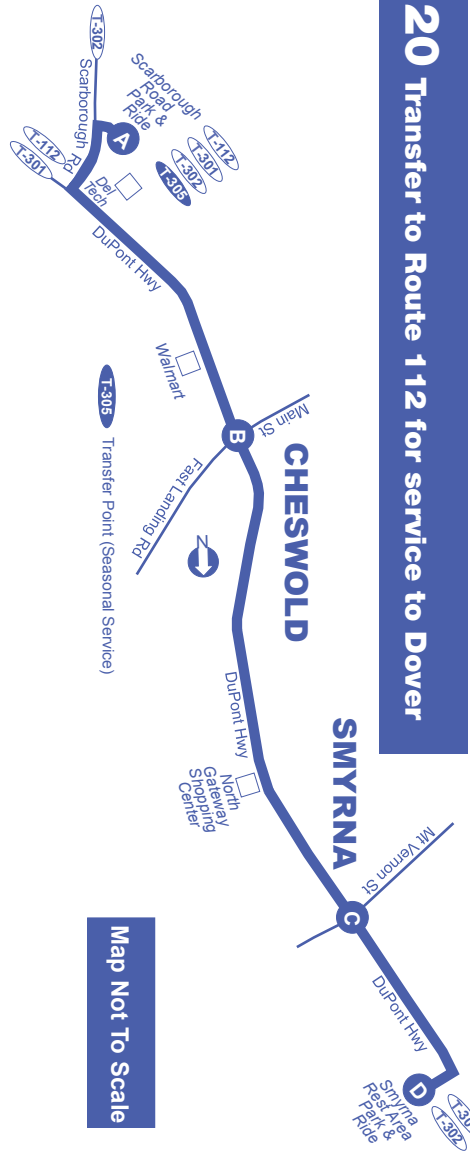

ROUTE 120 Transfer to Route 112 for service to Dover