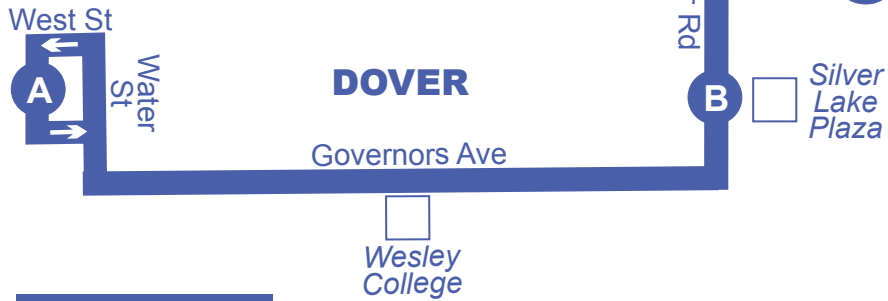

Dover – Dover Mall
Scarborough Rd Park & Ride
Smyrna

Routes **Effective**
October 22, 2023

112 & 120

Weekdays
Rush Hours
Mid-Day
Evenings
Saturday

Serving:

- Downtown Dover (112)
- DSU Downtown Campus (112)
- Delaware State University (112)
- Bally's Hotel & Casino (112)
- Dover Mall (112)
- Scarborough Rd Park & Ride (112 & 120)
- Del Tech (112 & 120)
- Walmart (120)
- North Gateway Shopping Center (120)
- Smyrna Park & Ride (120)

ROUTE 112

LEGEND

Building Landmark

Map Reference Time Point

T-101 Transfer Point

T-305 Transfer Point (Seasonal Service)

Free Wi-Fi

Network: DART Wi-Fi
Password: RIDEART
Brought to you by DE OHS

DOVER TRANSIT CENTER

101, 102, 104, 105, 107, 108, 109, 112, 301, 302, 303, 307

Map Not To Scale

ROUTE 112

NOT ALL STOPS LISTED (See DartFirstState.com for complete list of bus stops)

MONDAY THROUGH FRIDAY DEPARTURE TIMES