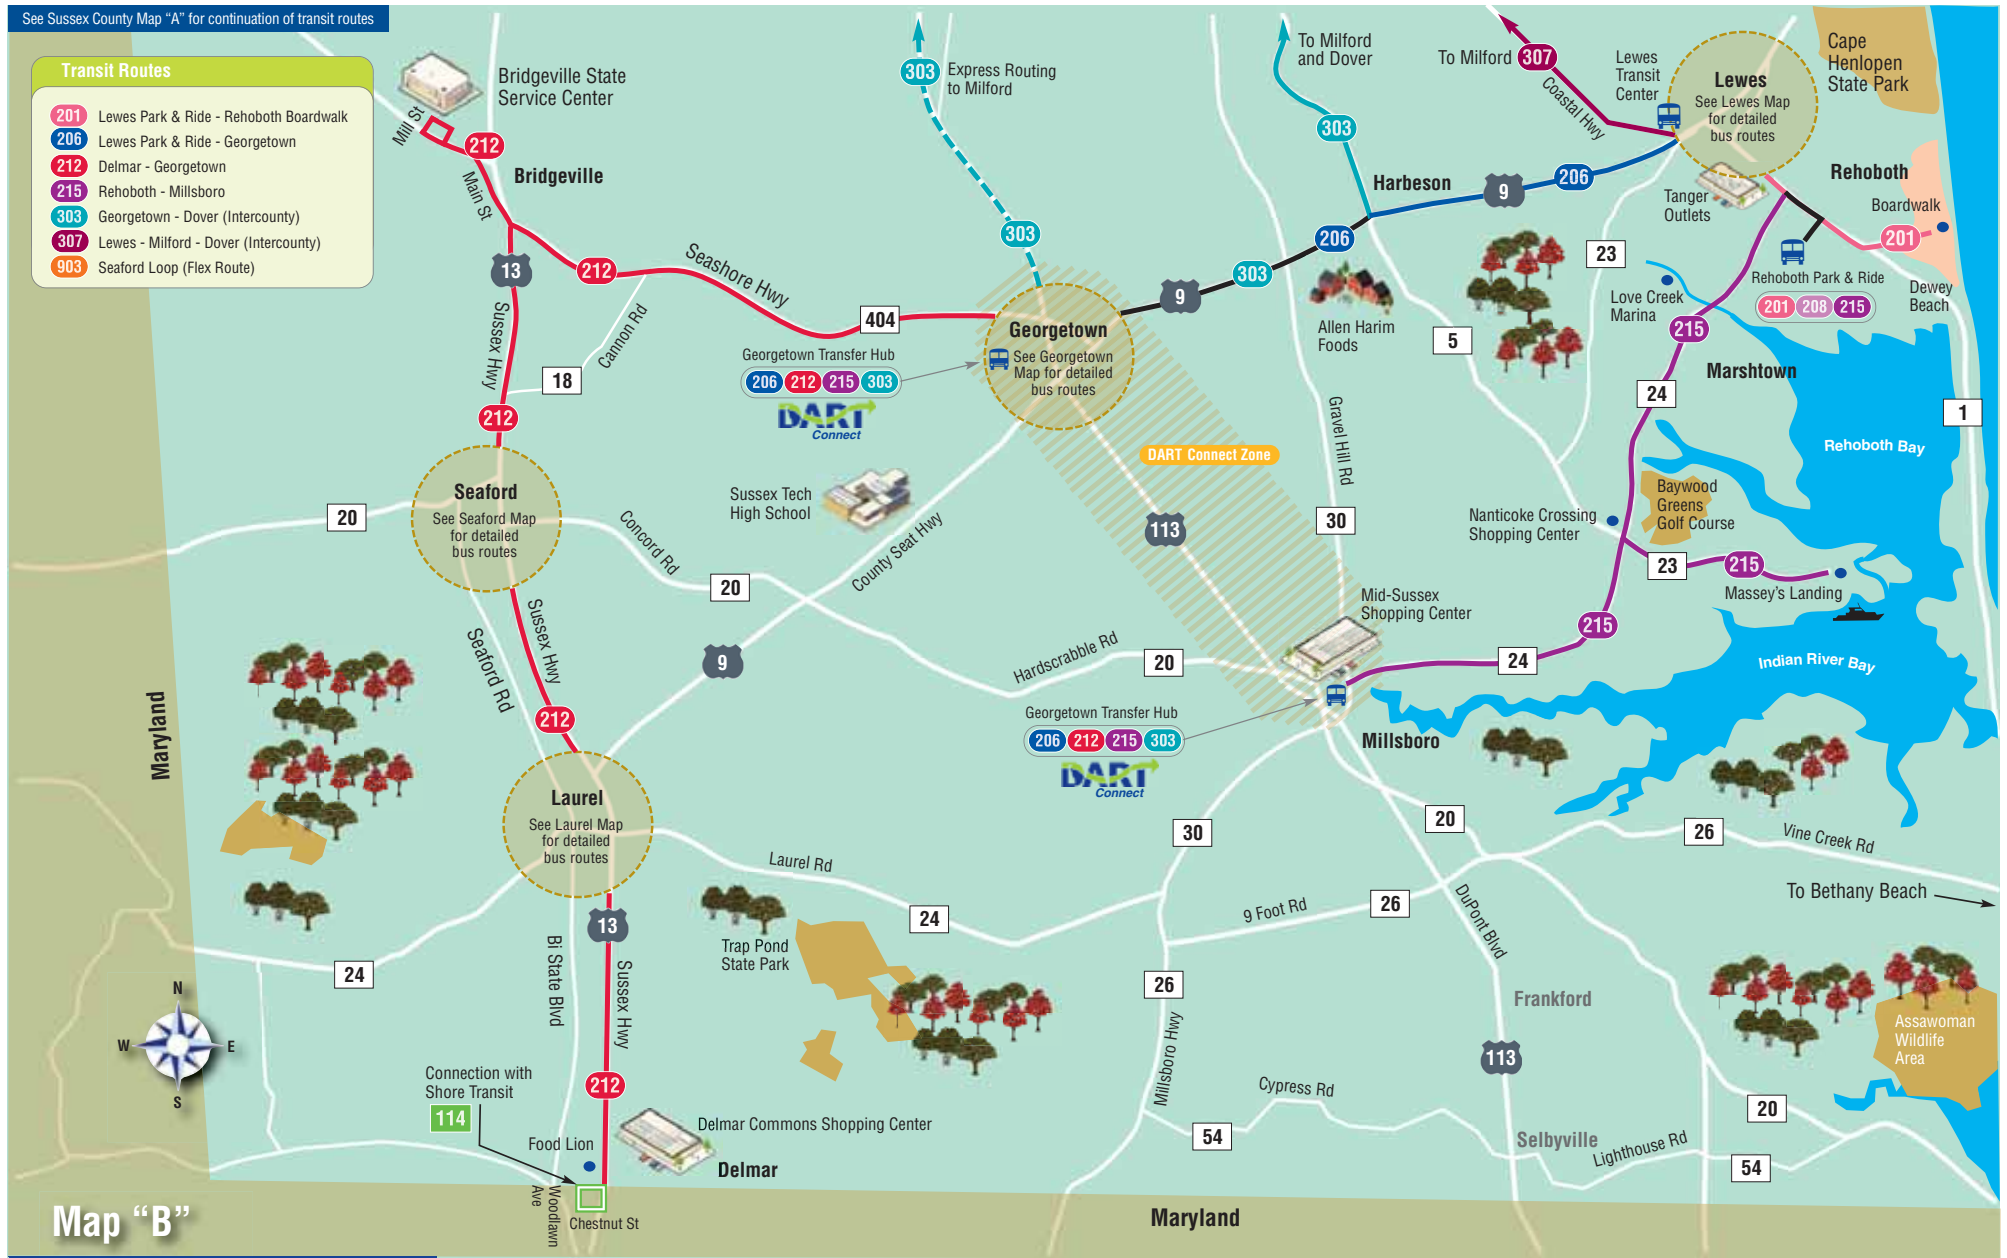

- Transit Routes**
- 201 Lewes Park & Ride - Rehoboth Boardwalk
 - 206 Lewes Park & Ride - Georgetown
 - 212 Delmar - Georgetown
 - 215 Rehoboth - Millsboro
 - 303 Georgetown - Dover (Intercounty)
 - 307 Lewes - Milford - Dover (Intercounty)
 - 903 Seaford Loop (Flex Route)

Map "B"

Lower Sussex County
Transit Routes
 Effective March 20, 2022

NOTE: Bus routes shown in black indicate multiple bus routes run along that path.
 Routing is subject to change based on rerouting due to construction or other circumstances that can only be addressed by altering the route temporarily or permanently. For assistance with trip planning, call 1.800.652.DART or use the Google Trip Planner at DARTFirstState.com

DART Connect is a rideshare-like transit service for Georgetown and Millsboro. Connect with DART buses 206, 212, 215, 303 at existing bus stops or travel within Georgetown and Millsboro.