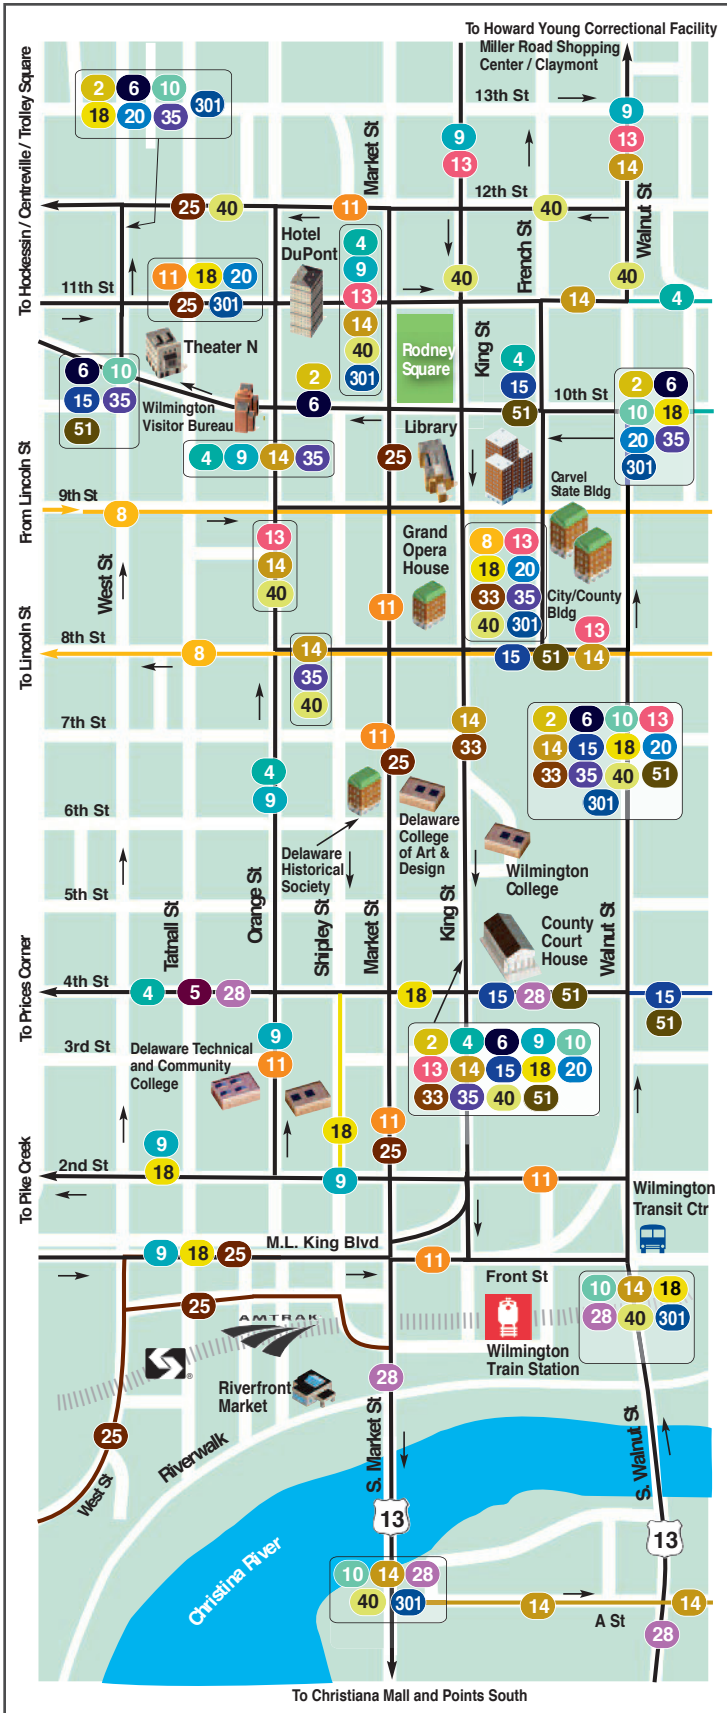

Downtown Wilmington Major Downtown Bus Stops

(Not all stops are listed)

Effective May 17, 2026

Amtrak Train Station

Drop off only - Rts. 2, 5, 6, 11, 13, 18, 20, 33, 35

Delaware Ave. at Tatnall St. - Rts. 2, 6, 10, 15, 33, 35, 51

French St. at 9th St. - Rts. 2, 6, 10, 18, 20, 35, 301

King St. at 3rd St. - Rts. 9, 10, 14, 18, 28, 40

King St. at 6th St. - Rts. 2, 4, 6, 9, 10, 13, 14, 15, 18, 20, 33, 35, 40, 51

King St. at 8th St. - Rts. 13, 18, 20, 33, 40, 301

King St. at 9th St. - Rts. 2, 4, 6, 10, 15, 35, 51

King St. at 10th St. (Library side) - Rts. 9, 13, 14

King St. at 11th St. - Rt. 40

King St. at 13th St. - Rts. 9, 13, 14

Market St. at Rosa Parks Dr. - Rts. 10, 14, 25, 28, 40, 301

11th St. at King St. (Rodney Square) - Rts. 4, 9, 13, 14, 18, 20, 301

10th St. at King St. (Rodney Square) - Rts. 2, 6, 10, 18, 20, 35, 301

9th St. at Market St. - Rt. 8

8th St. at King St. - Rts. 8, 13, 14, 15, 33, 40, 51