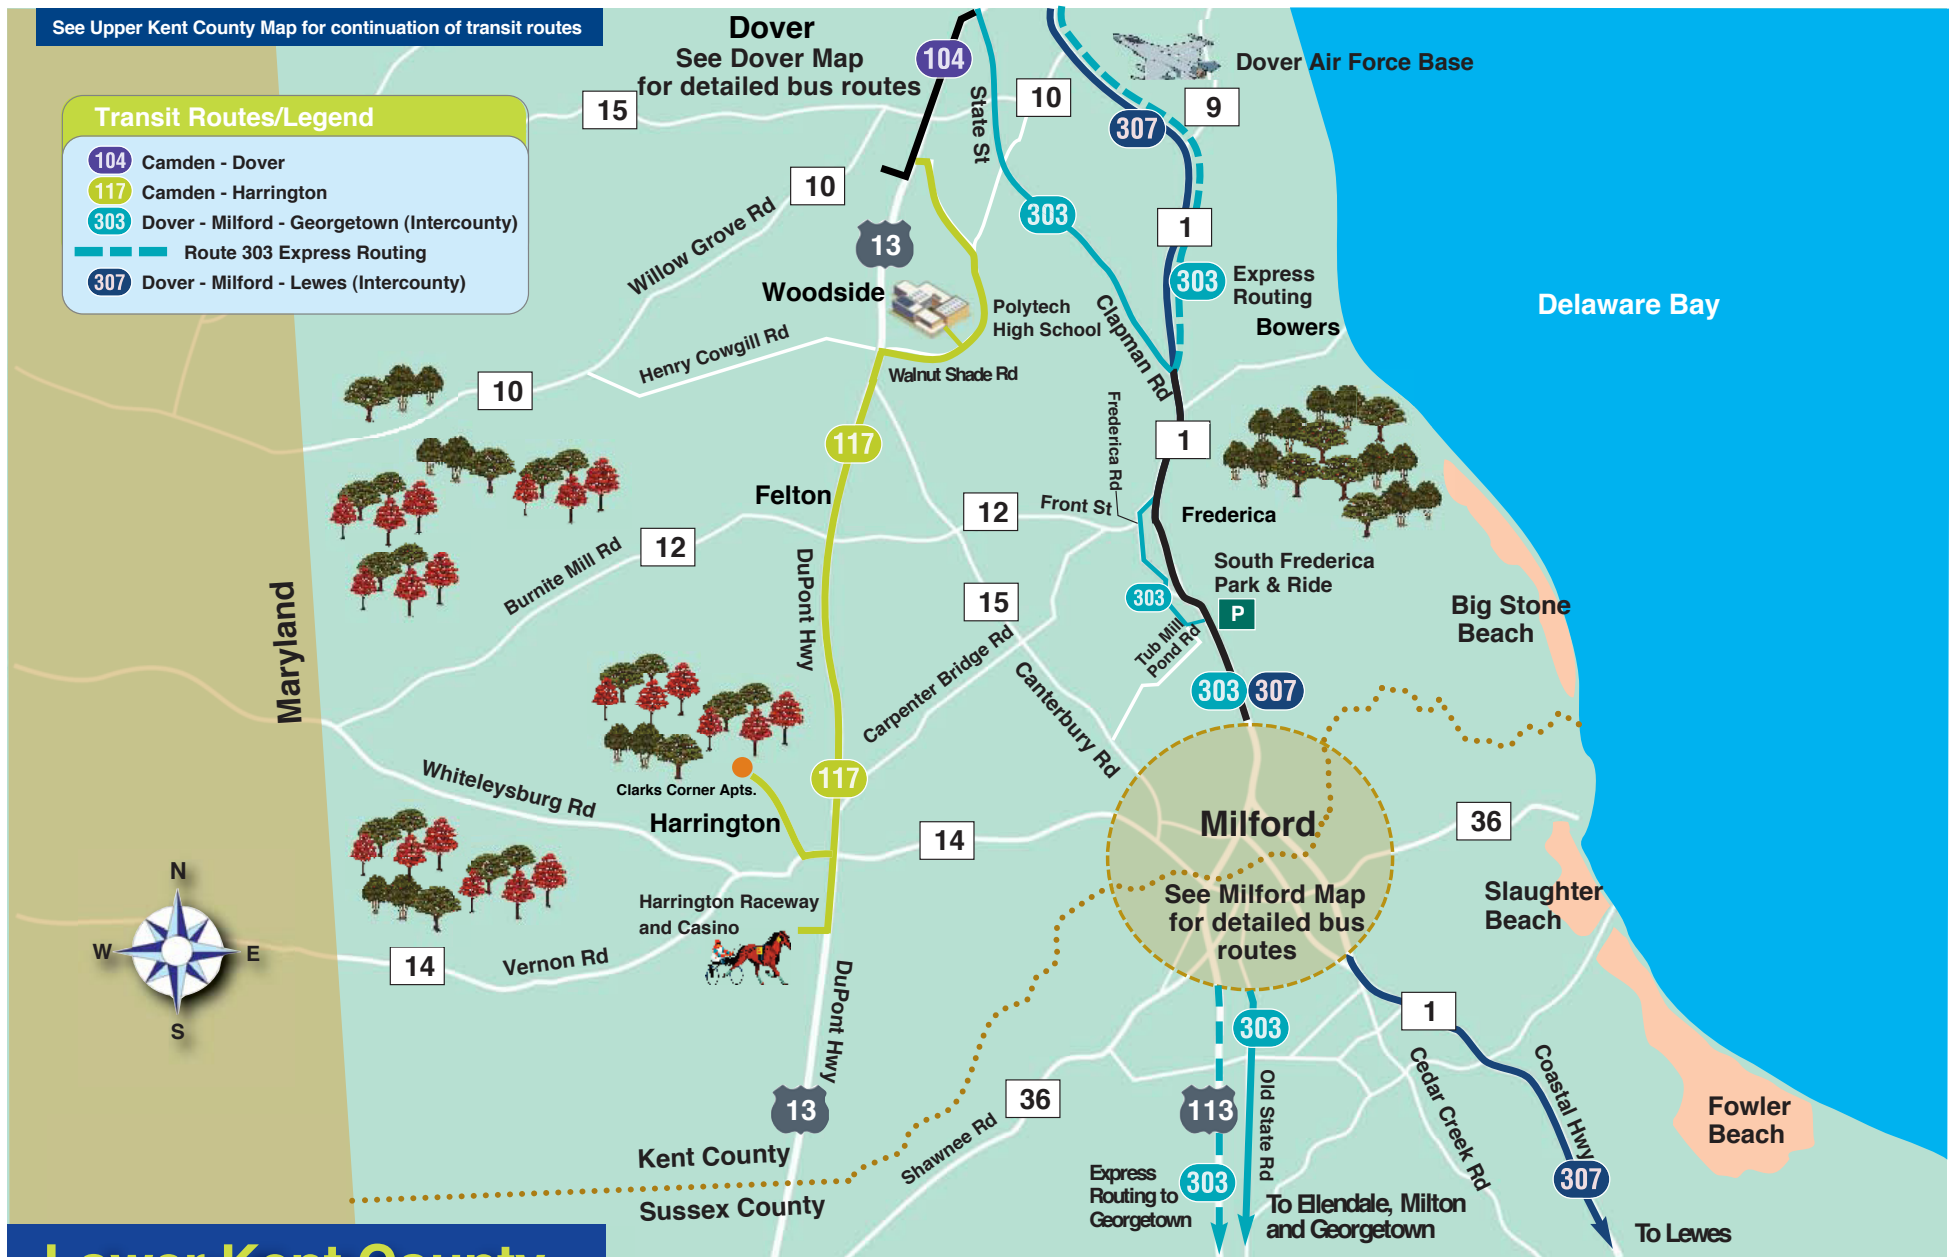

See Upper Kent County Map for continuation of transit routes

Transit Routes/Legend

- 104 Camden - Dover
- 117 Camden - Harrington
- 303 Dover - Milford - Georgetown (Intercounty)
- Route 303 Express Routing
- 307 Dover - Milford - Lewes (Intercounty)

Lower Kent County

Transit Routes

Effective May 17, 2026

See Upper Sussex County Map for additional transit routes

NOTE: Bus routes shown in black indicate multiple bus routes run along that path. Routing is subject to change based on rerouting due to construction or other circumstances that can only be addressed by altering the route temporarily or permanently. For assistance with trip planning, call **1.800.652.DART** or use the Google Trip Planner at DartFirstState.com

The DART Transit app offers real-time bus information, trip planning, rider alerts, DART Connect and DART Pass for quick contactless mobile fare payment.

DART Transit