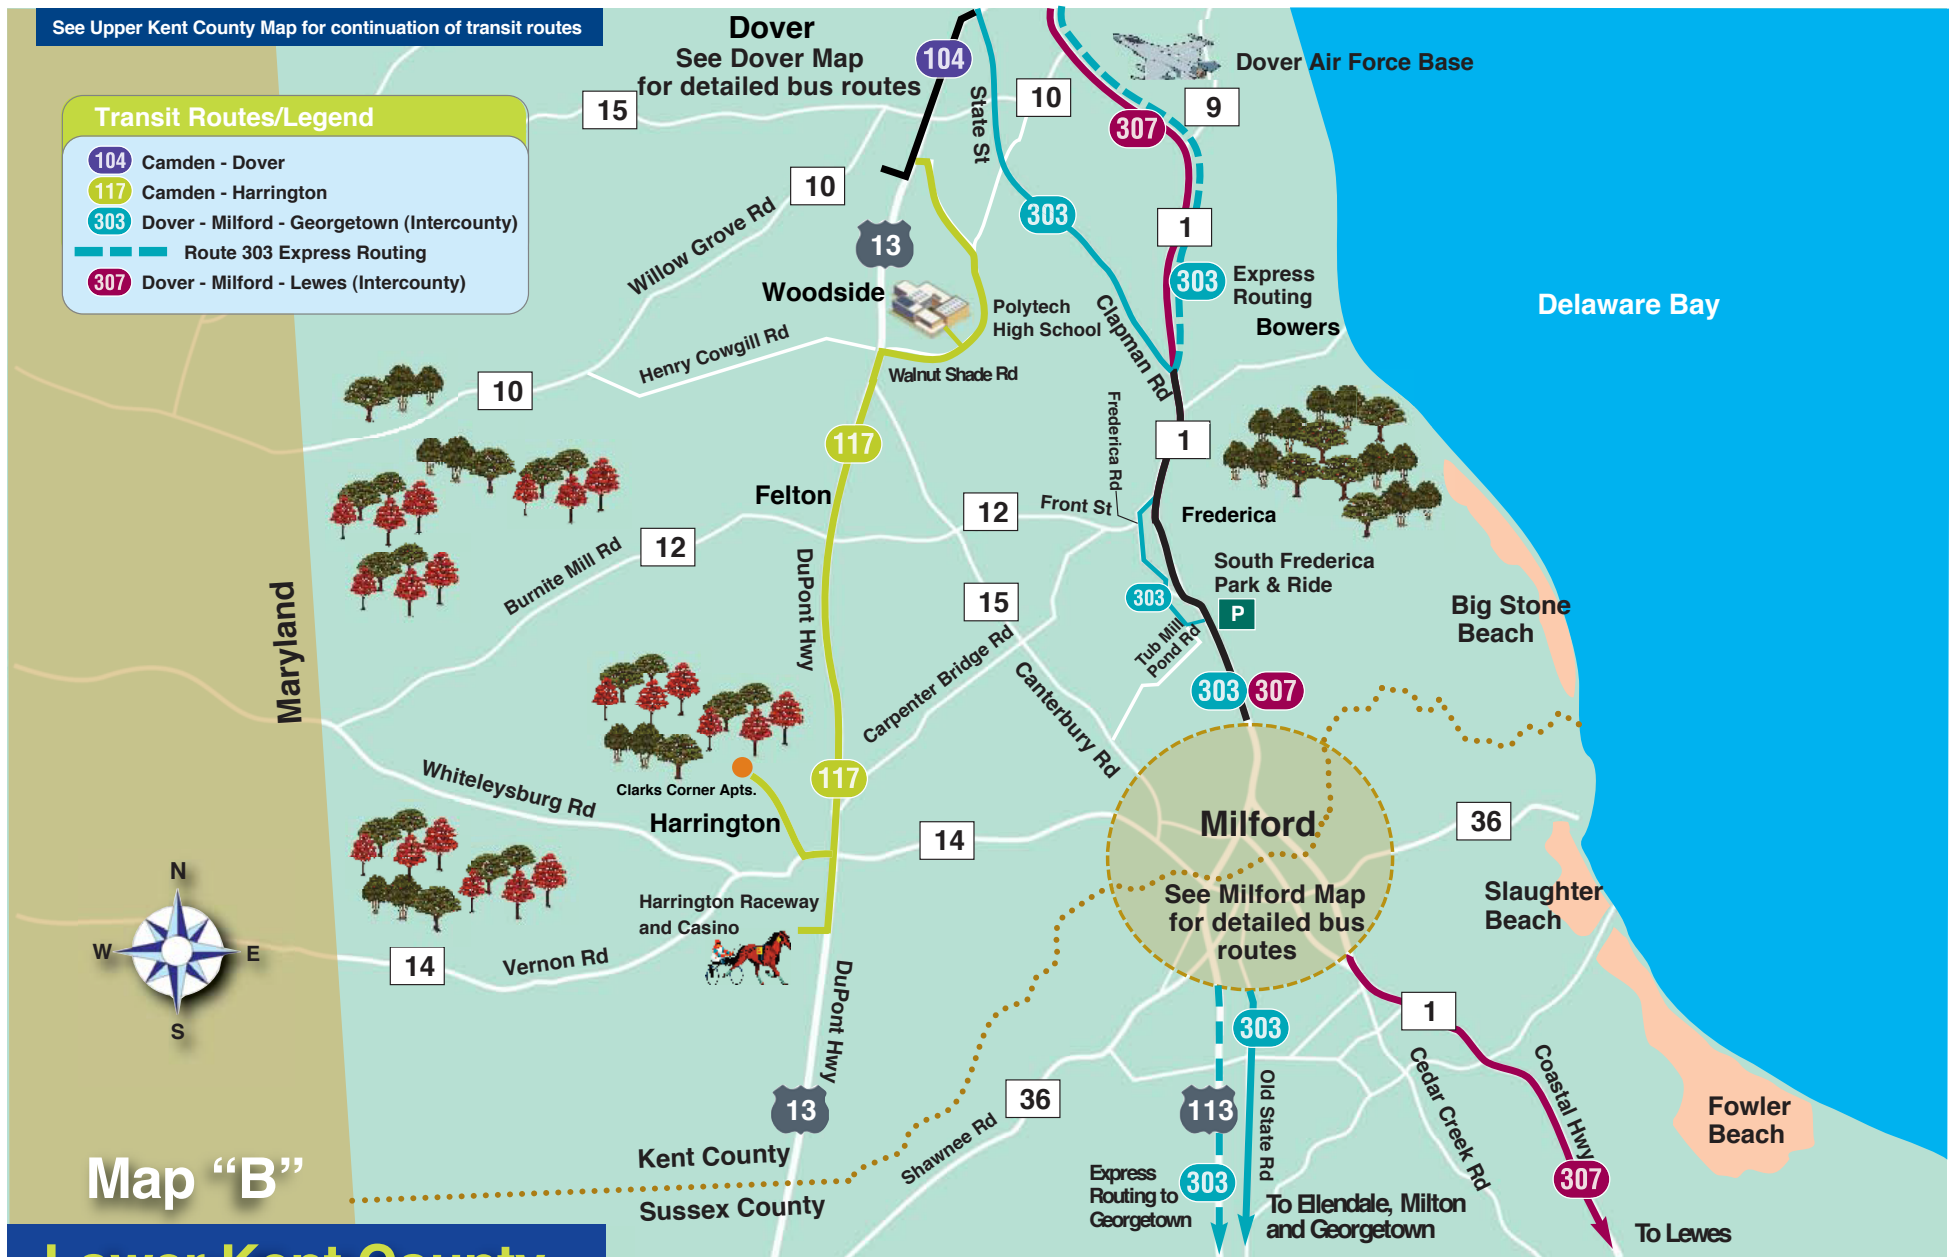

See Upper Kent County Map for continuation of transit routes

Transit Routes/Legend

- 104 Camden - Dover
- 117 Camden - Harrington
- 303 Dover - Milford - Georgetown (Intercounty)
- Route 303 Express Routing
- 307 Dover - Milford - Lewes (Intercounty)

Map "B"

Lower Kent County

Transit Routes

Effective November 17, 2024

See Upper Sussex County Map for additional transit routes

NOTE: Bus routes shown in black indicate multiple bus routes run along that path. Routing is subject to change based on rerouting due to construction or other circumstances that can only be addressed by altering the route temporarily or permanently. For assistance with trip planning, call **1.800.652.DART** or use the Google Trip Planner at DartFirstState.com

The DART Transit app offers real-time bus information, trip planning, rider alerts, DART Connect and DART Pass for quick contactless mobile fare payment.

DART Transit