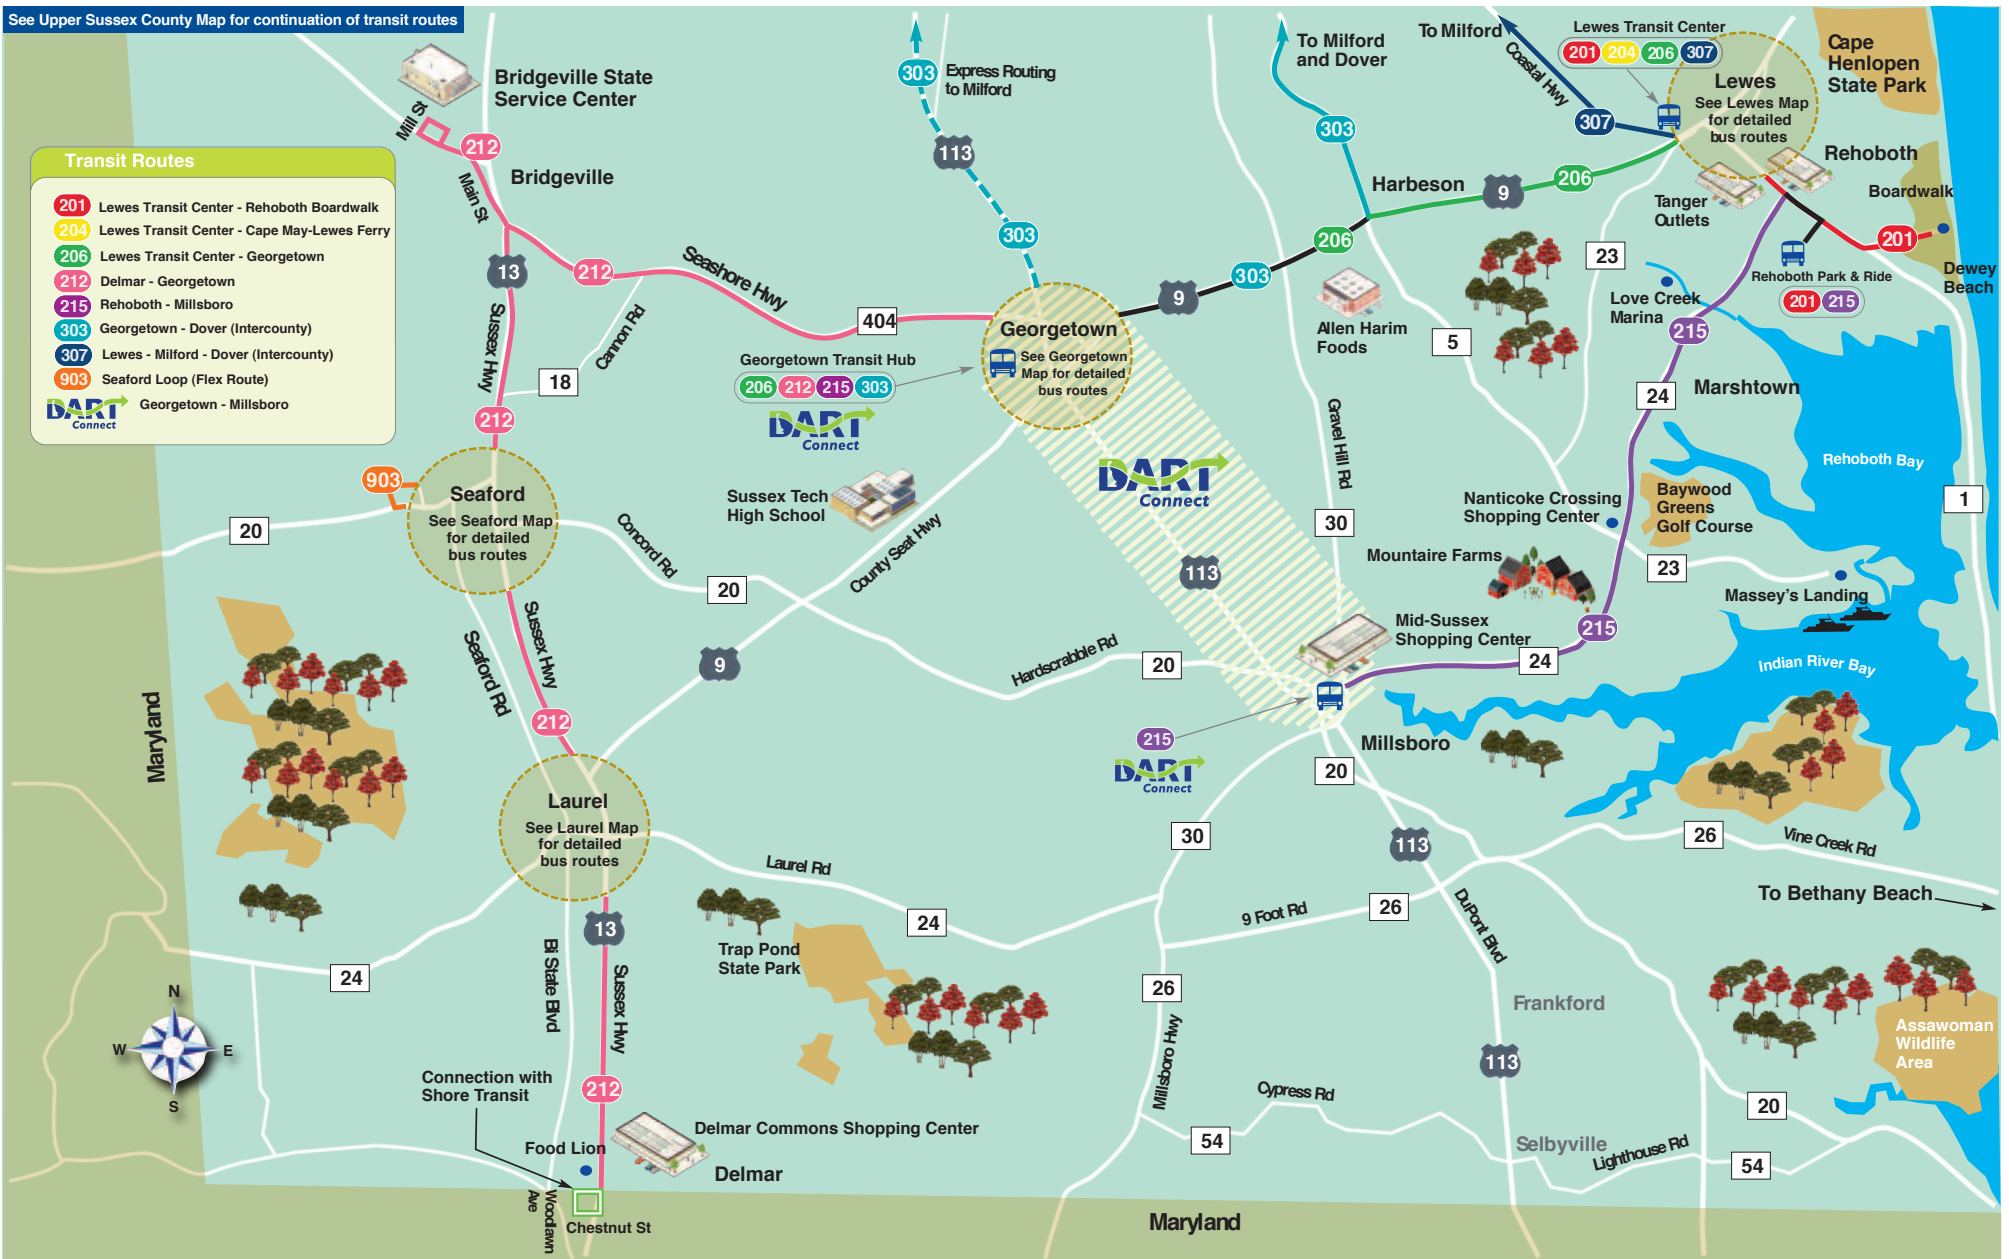

See Upper Sussex County Map for continuation of transit routes

Lower Sussex County Transit Routes

Effective May 17, 2026

NOTE : Bus routes shown in black indicate multiple bus routes run along that path. Routing is subject to change based on rerouting due to construction or other circumstances that can only be addressed by altering the route temporarily or permanently. For assistance with trip planning, call **1.800.652.DART** or use the Google Trip Planner at DartFirstState.com

DART Connect is a rideshare-like transit service for Georgetown and Millsboro. Connect with DART buses 206, 212, 215, 303 at existing bus stops or travel within Georgetown and Millsboro.

The DART Transit app offers real-time bus information, trip planning, rider alerts, DART Connect and DART Pass for quick contactless mobile fare payment.

DART Transit