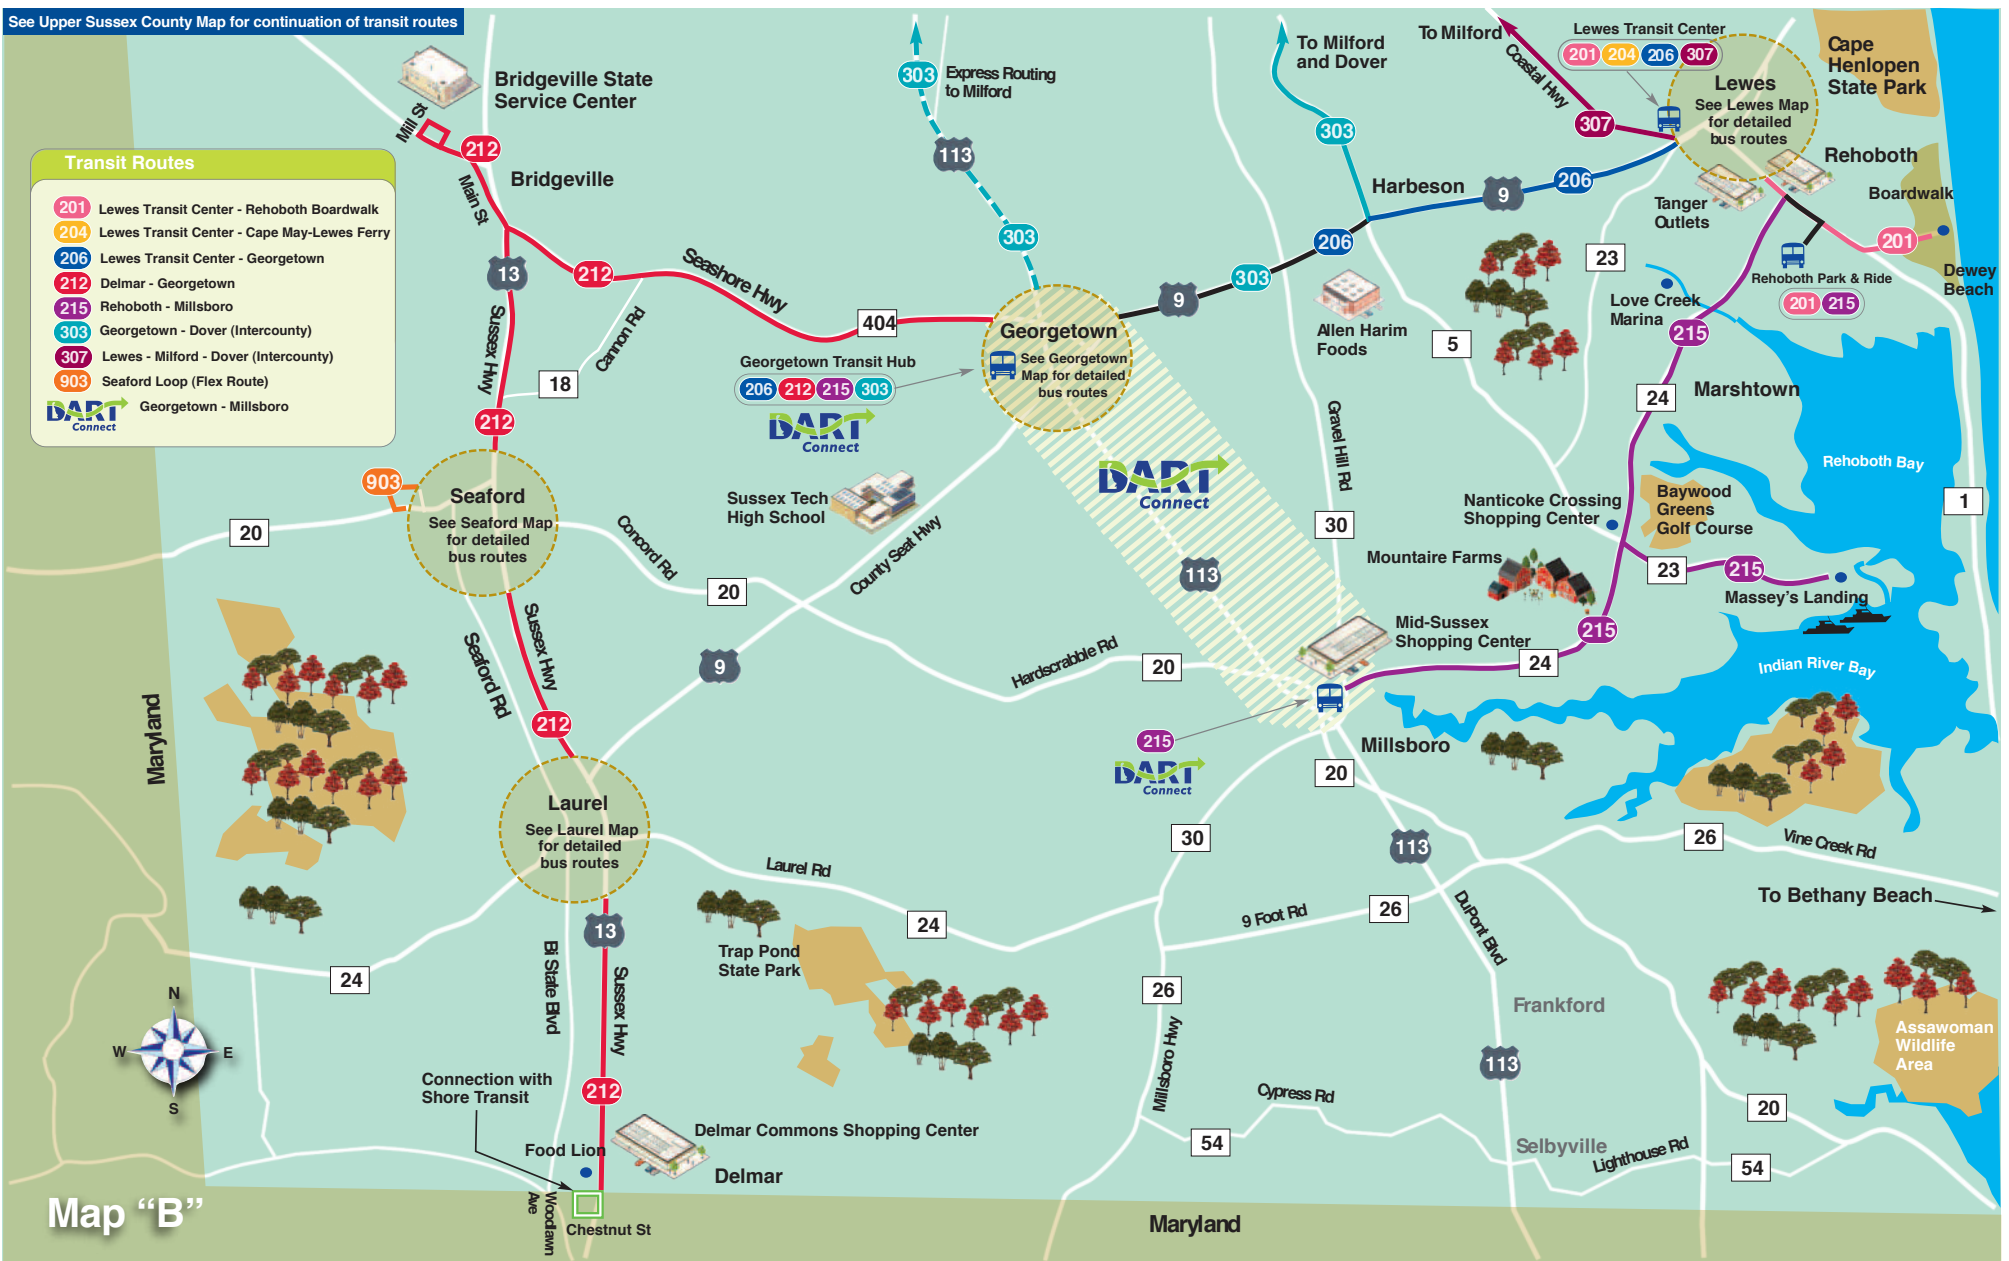

See Upper Sussex County Map for continuation of transit routes

Map "B"

Lower Sussex County Transit Routes

Effective November 17, 2024

NOTE : Bus routes shown in black indicate multiple bus routes run along that path. Routing is subject to change based on rerouting due to construction or other circumstances that can only be addressed by altering the route temporarily or permanently. For assistance with trip planning, call **1.800.652.DART** or use the Google Trip Planner at DartFirstState.com

DART Connect is a rideshare-like transit service for Georgetown and Millsboro. Connect with DART buses 206, 212, 215, 303 at existing bus stops or travel within Georgetown and Millsboro.

The DART Transit app offers real-time bus information, trip planning, rider alerts, DART Connect and DART Pass for quick contactless mobile fare payment.