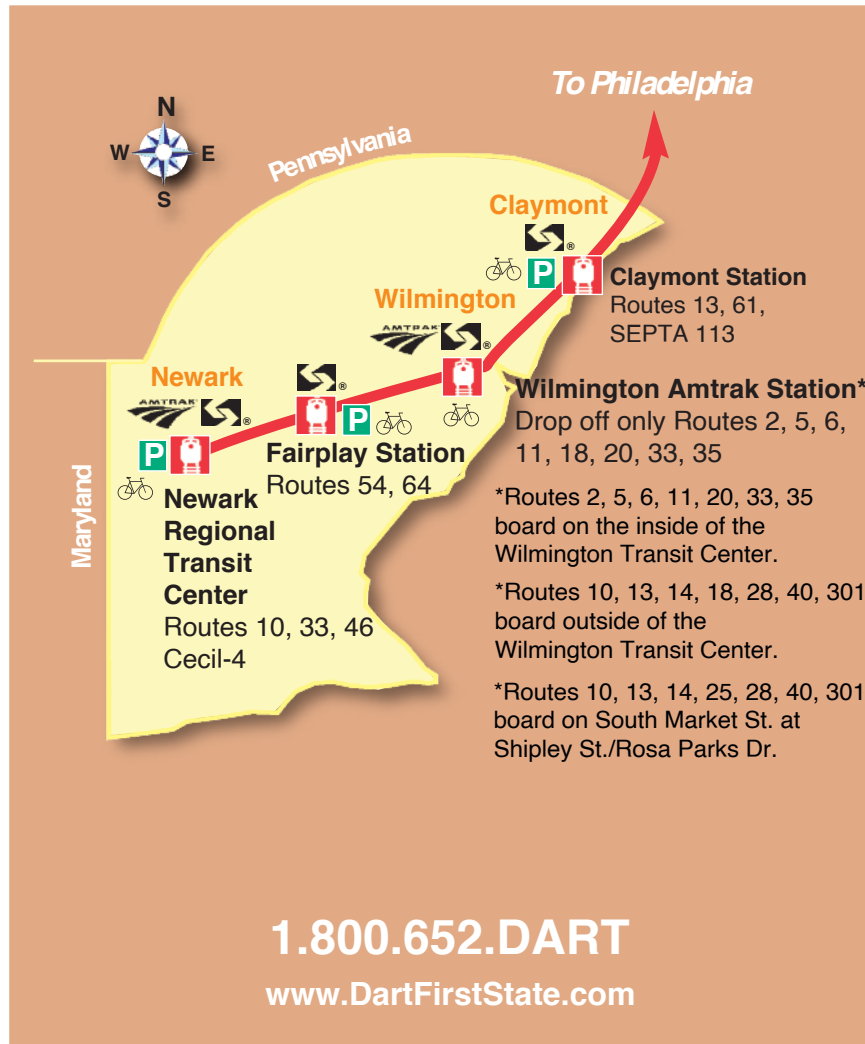

# New Castle County Transit Routes Serving the Wilmington/Newark Rail Line

**Effective November 17, 2024**

**P** Park & Ride Location      Bike Locker

*Routing is subject to change based on rerouting due to construction or other circumstances that can only be addressed by altering the route temporarily or permanently.*

For assistance with trip planning, call **1.800.652.DART** or use the Google Trip Planner at [DartFirstState.com](http://DartFirstState.com)

DART Transit

The DART Transit app offers real-time bus information, trip planning, rider alerts, DART Connect and DART Pass for quick contactless mobile fare payment.