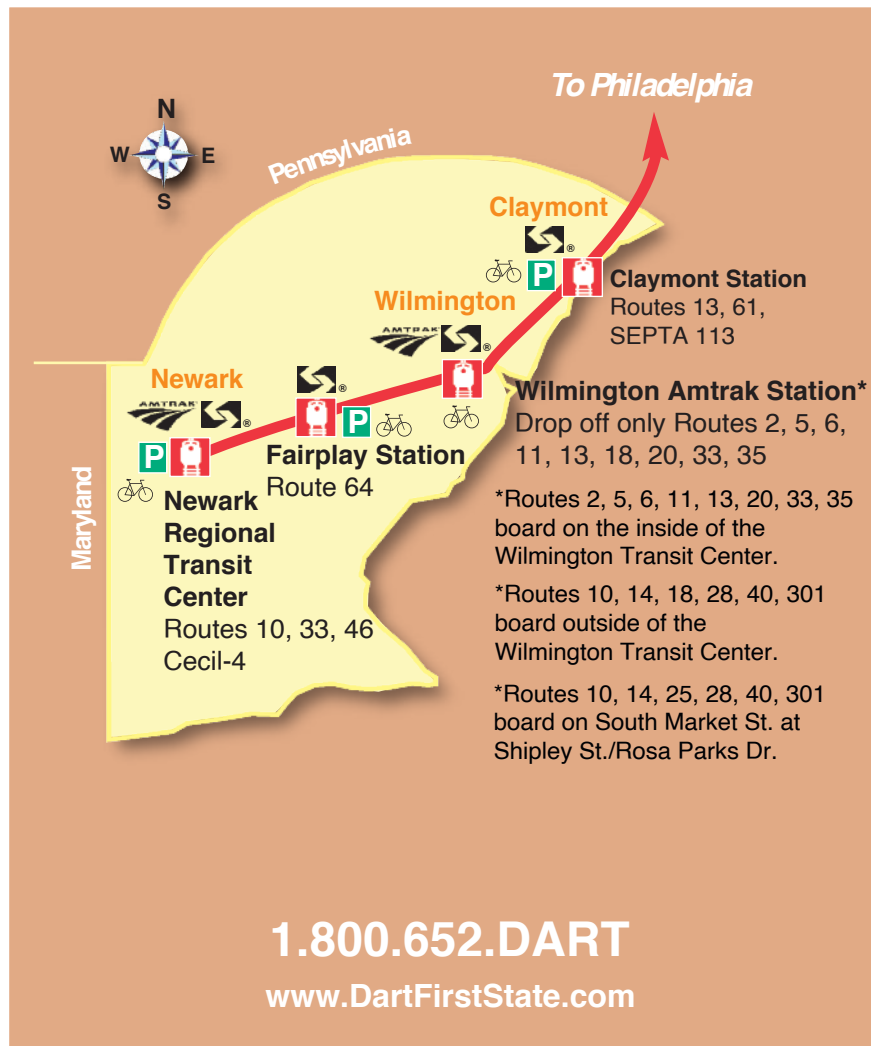

# New Castle County Transit Routes Serving the Wilmington/Newark Rail Line

**Effective May 17, 2026**

**P** Park & Ride Location      Bike Locker

*Routing is subject to change based on rerouting due to construction or other circumstances that can only be addressed by altering the route temporarily or permanently.*

*For assistance with trip planning, call **1.800.652.DART** or use the Google Trip Planner at [DartFirstState.com](http://DartFirstState.com)*

**DART Transit**

*The DART Transit app offers real-time bus information, trip planning, rider alerts, DART Connect and DART Pass for quick contactless mobile fare payment.*