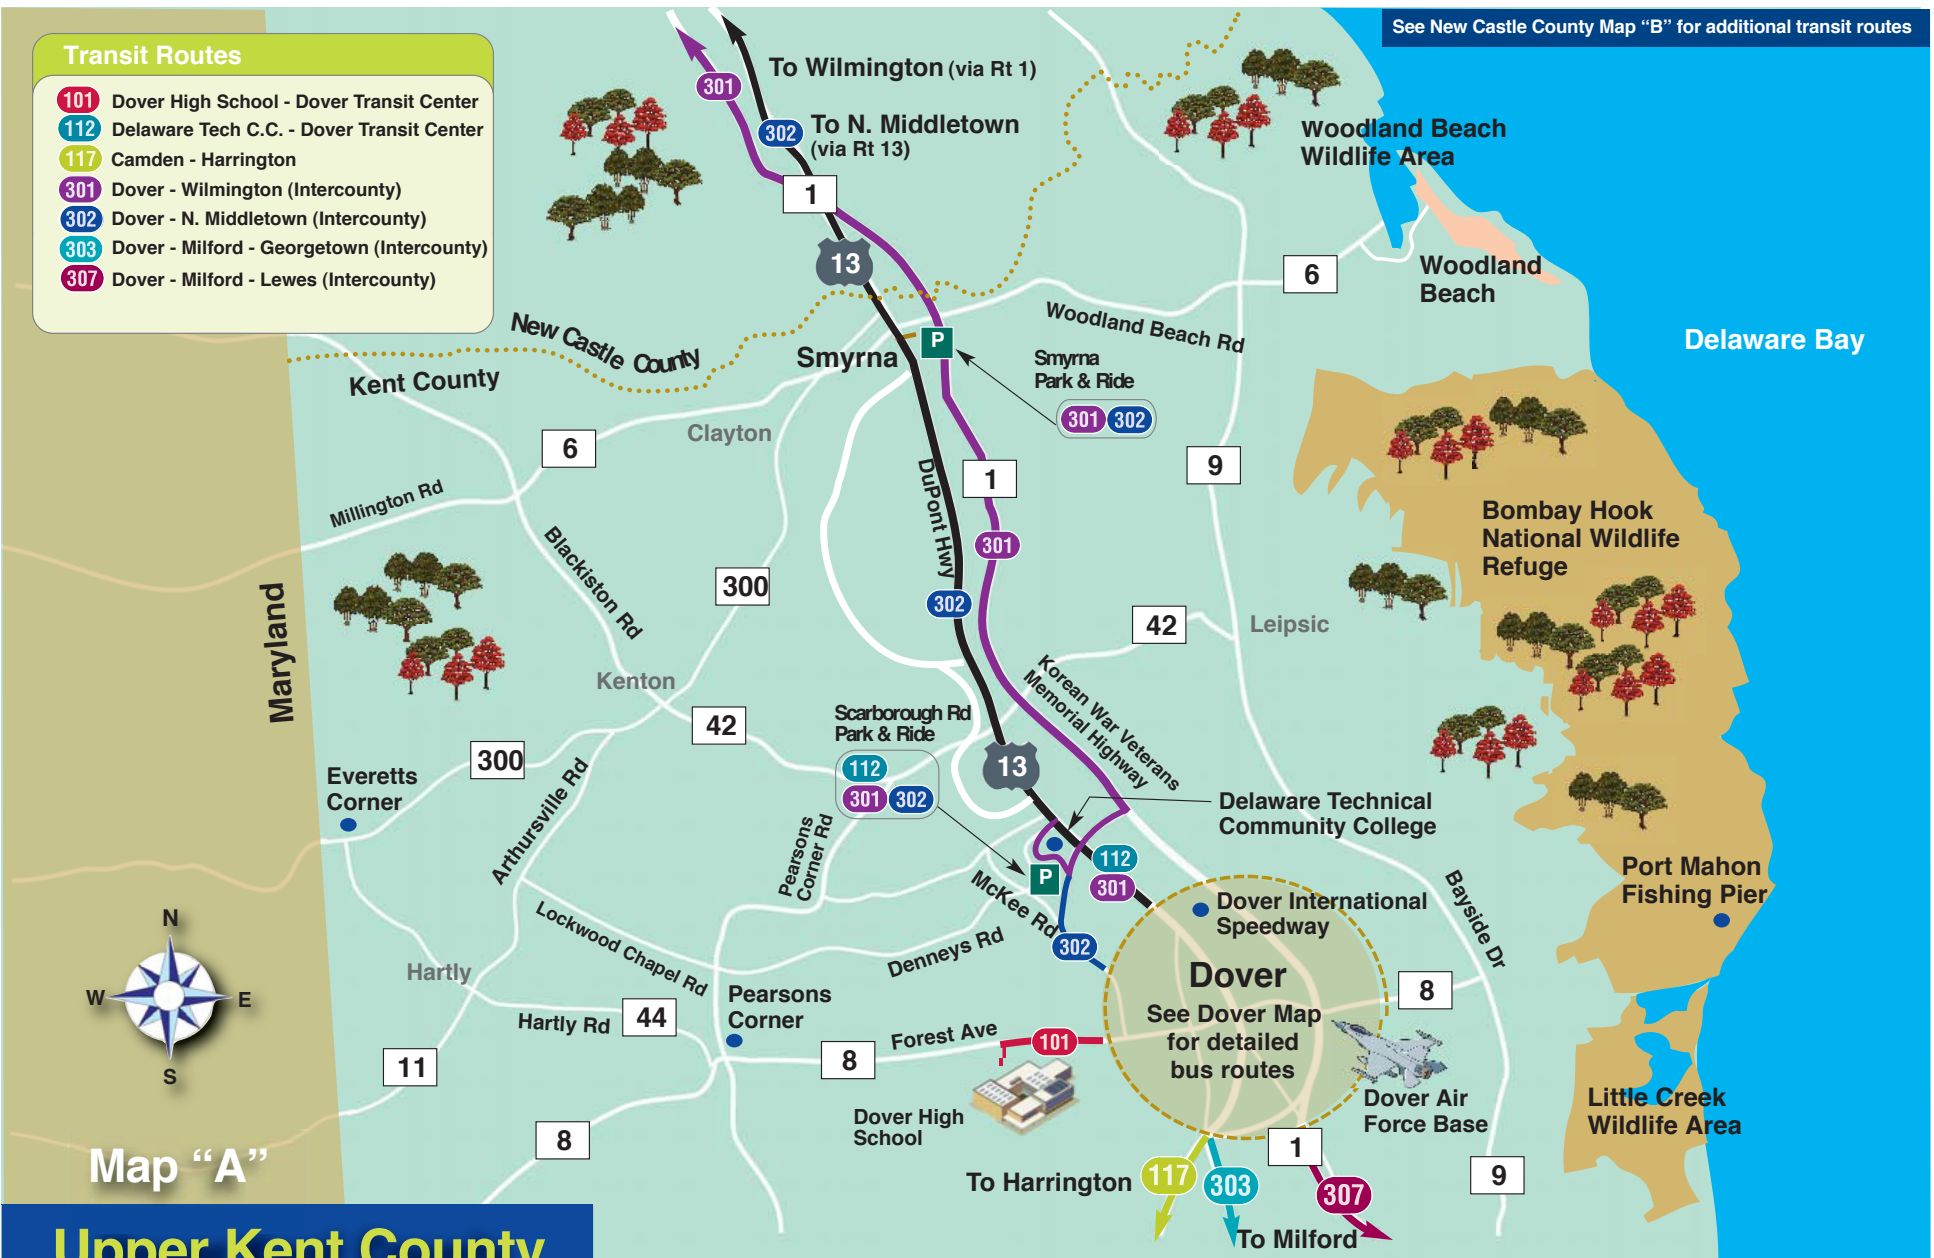

See New Castle County Map "B" for additional transit routes

- ### Transit Routes
- 101 Dover High School - Dover Transit Center
  - 112 Delaware Tech C.C. - Dover Transit Center
  - 117 Camden - Harrington
  - 301 Dover - Wilmington (Intercounty)
  - 302 Dover - N. Middletown (Intercounty)
  - 303 Dover - Milford - Georgetown (Intercounty)
  - 307 Dover - Milford - Lewes (Intercounty)

Map "A"

## Upper Kent County Transit Routes

Effective November 17, 2024

See Lower Kent County Map for continuation of transit routes

**NOTE:** Bus routes shown in black indicate multiple bus routes run along that path.

Routing is subject to change based on rerouting due to construction or other circumstances that can only be addressed by altering the route temporarily or permanently. For assistance with trip planning, call **1.800.652.DART** or use the Google Trip Planner at [DartFirstState.com](http://DartFirstState.com)