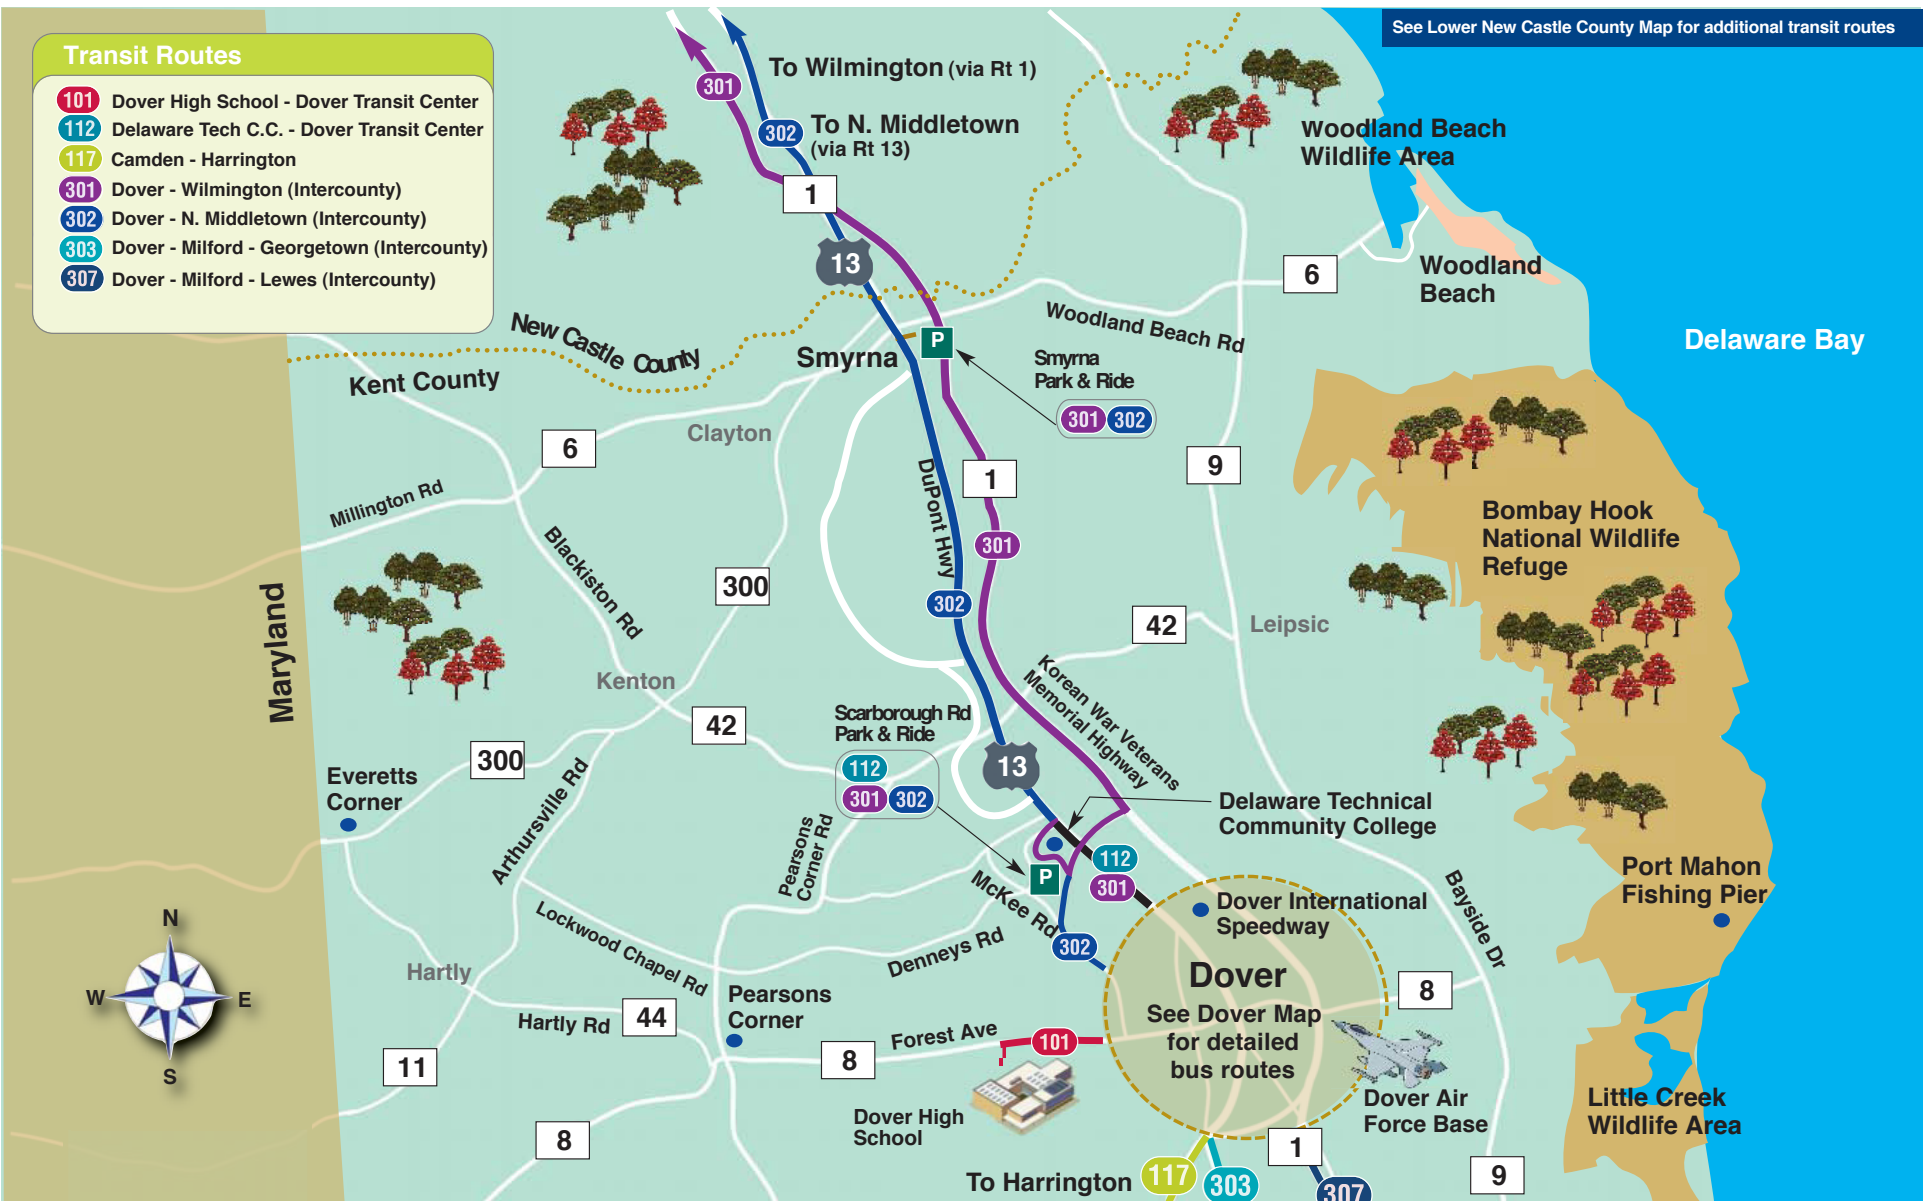

See Lower New Castle County Map for additional transit routes

Transit Routes

- 101 Dover High School - Dover Transit Center
- 112 Delaware Tech C.C. - Dover Transit Center
- 117 Camden - Harrington
- 301 Dover - Wilmington (Intercounty)
- 302 Dover - N. Middletown (Intercounty)
- 303 Dover - Milford - Georgetown (Intercounty)
- 307 Dover - Milford - Lewes (Intercounty)

Upper Kent County

Transit Routes

Effective May 17, 2026

See Lower Kent County Map for continuation of transit routes

NOTE: Bus routes shown in black indicate multiple bus routes run along that path.

Routing is subject to change based on rerouting due to construction or other circumstances that can only be addressed by altering the route temporarily or permanently. For assistance with trip planning, call **1.800.652.DART** or use the Google Trip Planner at DartFirstState.com

The DART Transit app offers real-time bus information, trip planning, rider alerts, DART Connect and DART Pass for quick contactless mobile fare payment.

DART Transit