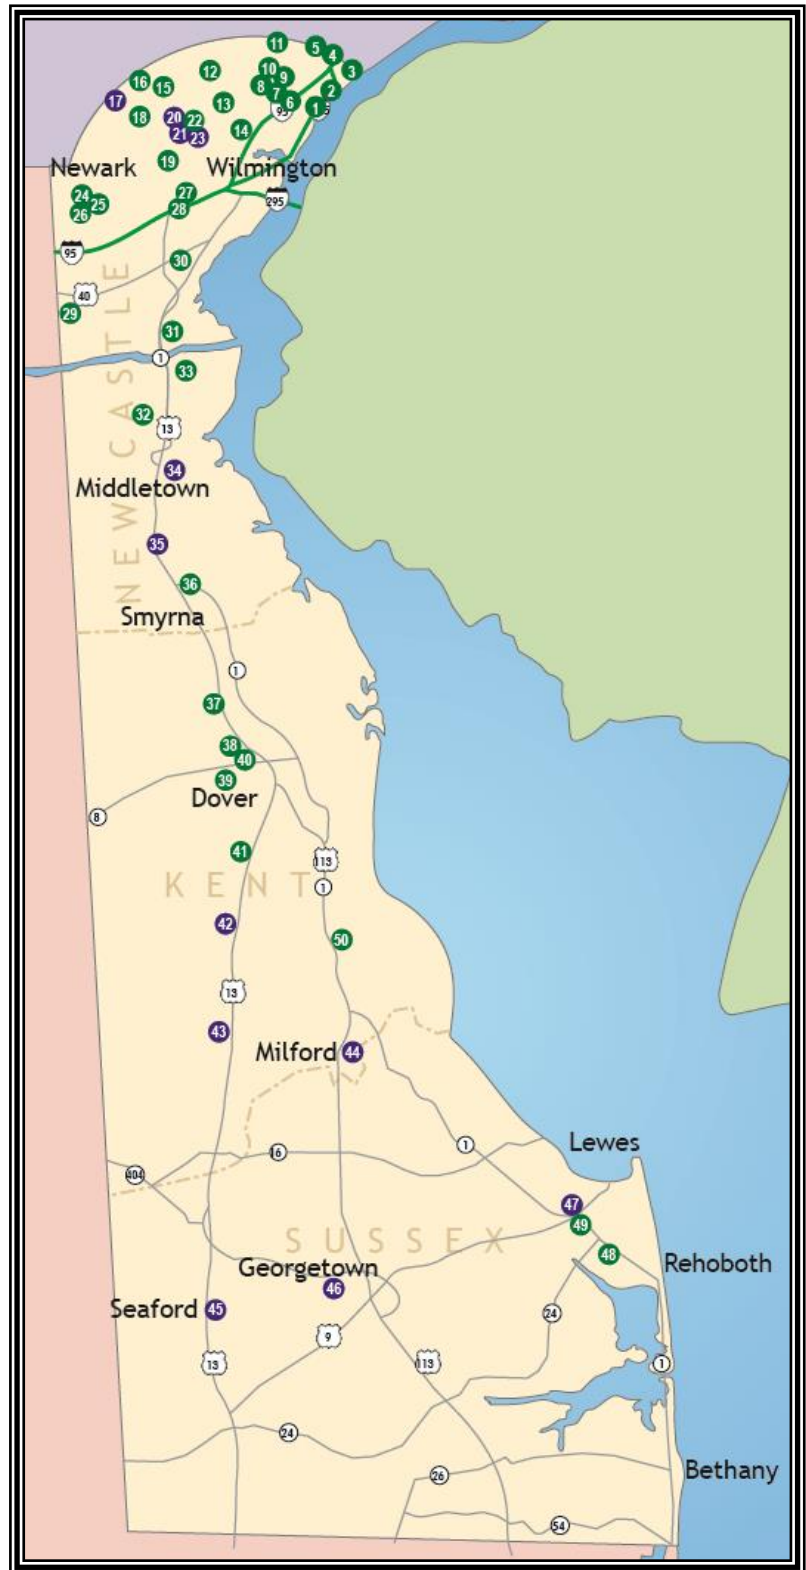

Park & Rides (continued)

SUSSEX COUNTY

Rehoboth Beach Park & Ride 48

DE 1 & Shuttle Rd., Rehoboth

Year Round Rts: 201, 215

Seasonal Rts: 201, 203, 208, 215, 305 (May to Sept.)

Lewes Park & Ride 49

17616 Coastal Hwy., Lewes

Year Round Rts: 201, 204, 206, 307

Seasonal Rts: 201, 203, 204, 206, 305 (May to Sept.)

Park & Pools – Lots are available to park your car and meet a carpool or vanpool. Call RideShare Delaware for carpool matching services at 1-888-Ridematch.

NEW CASTLE COUNTY

Lantana Square 17

DE 7 & Valley Rd., Hockessin

Delcastle Recreation Center 20

McKennans Church Rd.

Brandywine Springs Park 21

Faulkland Rd. & DE 41

Greenbank Park 23

Greenbank Rd.

South Odessa 34

US 13 at Wallace Rd.

Pine Tree Corner 35

US 13 & Rd. 25, Townsend

KENT COUNTY

Shore Stop 42

US 13 & Road 31, Canterbury

Harrington Moose Lodge 43

US 13, Harrington

Milford Bowling Lanes 44

809 North DuPont Hwy., Milford

SUSSEX COUNTY

Seaford Church of Christ 45

US 13 & Rd. 532, Seaford

First Baptist Church 46

601 N. DuPont Hwy., Georgetown

St. Jude's Catholic Church 47

DE 1 (north of Five Points), Lewes

Park & Ride/Pool Rules:

- Parking is at your own risk.
- Park & Ride/Pool lots are not staffed with security personnel.
- It's always wise to be aware of your surroundings.
- Do not leave valuables visible inside your vehicle and always lock up.
- Please help keep the lot clean by taking your trash with you.
- Park in the designated Park & Ride/Pool area only.
- Please use care when parking or leaving the area as to not cause any damage to other vehicles or the lot area.
- DART assumes no liability or responsibility for damage or loss due to fire, theft, collision, vandalism, or otherwise to the vehicle and its contents, however caused at the Park & Ride/Pool lots or for incidents occurring at these locations.