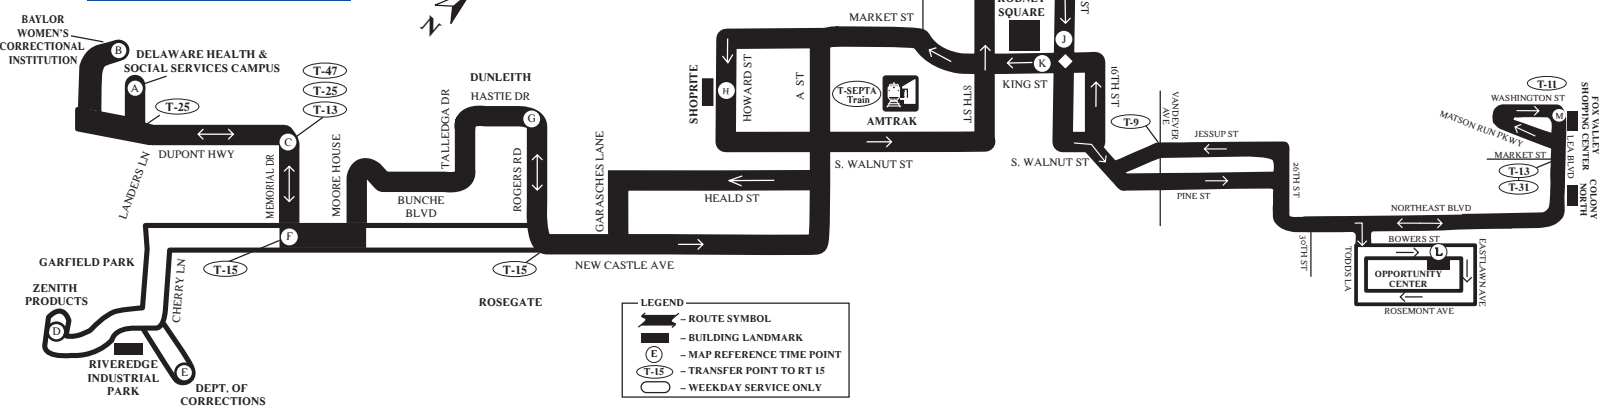

See Route 15 Schedule for additional service on New Castle Avenue.

ROUTE 14

NOT ALL STOPS LISTED

(See DartFirstState.com for complete list of bus stops)

MONDAY THROUGH FRIDAY DEPARTURE TIMES (EXCLUDING CHRISTMAS EVE AND NEW YEAR'S EVE)

FROM DHSS TO FOX VALLEY SHOPPING CENTER

MAP REFERENCE POINTS	A	B	D	E	F	G	H	J	L	M	
LOOK FOR THESE DESTINATION SIGNS	SOC SERV CAMPUS	DEPT OF HEALTH & CORRECTIONAL INSTITUTE	ZENITH	DEPT OF CORRECTIONS	CHERRY LANE AT MEMORIAL DR	NEW CASTLE AVE AT MEMORIAL DR	DUNLEITH HASTIE DR AT ROGERS RD	SHOPRITE AT CHRISTINA CROSSING	RODNEY SQUARE AT 11TH ST AT KING ST	OPPORTUNITY CENTER	LEA BLVD AT WASHINGTON ST
14 DUNLEITH-LEA BLVD & RUSKIN RD	5:35	—	—	—	5:47	5:54	6:04	6:14	—	6:27	
14 OPPORTUNITY CTR-LEA BLVD & RUSKIN RD	5:57	—	6:12	—	6:18	—	6:29	6:41	6:52	6:59	
14 DUNLEITH-LEA BLVD & RUSKIN RD	6:31	—	—	—	6:45	6:52	7:02	7:14	—	7:27	
14 OPPORTUNITY CTR-LEA BLVD & RUSKIN RD	7:05	—	7:20	—	7:26	—	7:37	7:49	8:00	8:07	
14 BAYLOR-LEA BLVD & RUSKIN RD	7:30	7:33	—	—	7:49	7:56	8:06	8:18	—	8:31	
14 OPPORTUNITY CTR-LEA BLVD & RUSKIN RD	8:10	—	8:25	—	8:31	—	8:42	8:54	9:05	9:12	
14 BAYLOR-LEA BLVD & RUSKIN RD	8:40	8:43	—	—	8:59	9:06	9:16	9:28	—	9:41	
14 DEPT OF CORRECTIONS-LEA BLVD & RUSKIN RD	9:15	—	—	—	9:27	9:31	9:37	9:47	9:58	—	
14 DEPT OF CORRECTIONS-LEA BLVD & RUSKIN RD	9:45	—	—	—	9:57	10:01	10:07	10:17	10:28	—	
14 DEPT OF CORRECTIONS-LEA BLVD & RUSKIN RD	10:45	—	—	—	10:57	11:01	11:07	11:17	11:28	—	
14 DEPT OF CORRECTIONS-LEA BLVD & RUSKIN RD	11:45	—	—	—	11:57	12:01	12:07	12:17	12:28	—	
14 LEA BLVD & RUSKIN RD	—	—	12:25	—	12:37	—	12:46	12:57	—	1:10	
14 BAYLOR-DEPT OF CORRECTIONS-LEA BLVD & RUSKIN RD	12:45	12:48	—	—	1:02	1:06	1:12	1:22	1:33	—	
14 BAYLOR-DEPT OF CORRECTIONS-LEA BLVD & RUSKIN RD	1:45	1:48	—	—	2:02	2:06	2:12	2:22	2:33	—	
14 BAYLOR-DEPT OF CORRECTIONS-LEA BLVD & RUSKIN RD	2:30	2:33	—	—	2:47	2:51	2:57	3:07	3:18	—	
14 OPPORTUNITY CTR-LEA BLVD & RUSKIN RD	3:05	—	3:20	—	3:26	—	3:37	3:49	4:00	4:08	
14 OPPORTUNITY CTR-LEA BLVD & RUSKIN RD	3:30	—	3:45	—	3:51	—	4:02	4:14	4:25	4:33	
14 BAYLOR-DEPT OF CORRECTIONS-LEA BLVD & RUSKIN RD	3:59	4:02	4:20	—	4:26	—	4:37	4:49	5:00	5:08	
14 BAYLOR-DEPT OF CORRECTIONS-LEA BLVD & RUSKIN RD	4:45	4:48	5:06	—	5:12	—	5:23	5:35	5:46	5:54	
14 BAYLOR-DEPT OF CORRECTIONS-LEA BLVD & RUSKIN RD	5:15	5:18	5:36	—	5:42	—	5:53	6:05	6:16	6:24	
14 DUNLEITH-LEA BLVD & RUSKIN RD	5:40	—	—	—	5:54	6:01	6:11	6:23	—	6:36	
14 DUNLEITH-LEA BLVD & RUSKIN RD	6:20	—	—	—	6:32	6:39	6:49	7:00	—	7:13	
14 LEA BLVD & RUSKIN RD	7:05	—	—	—	7:17	—	7:26	7:37	—	7:50	
14 LEA BLVD & RUSKIN RD	7:45	—	—	—	7:57	—	8:06	8:17	—	8:30	
14 LEA BLVD & RUSKIN RD	8:45	—	—	—	8:57	—	9:06	9:17	—	9:30	
14 LEA BLVD & RUSKIN RD	9:45	—	—	—	9:57	—	10:06	10:17	—	10:30	
14 LEA BLVD & RUSKIN RD	11:35	—	—	—	11:47	—	11:56	12:06	—	12:19	

FROM FOX VALLEY SHOPPING CENTER TO DHSS