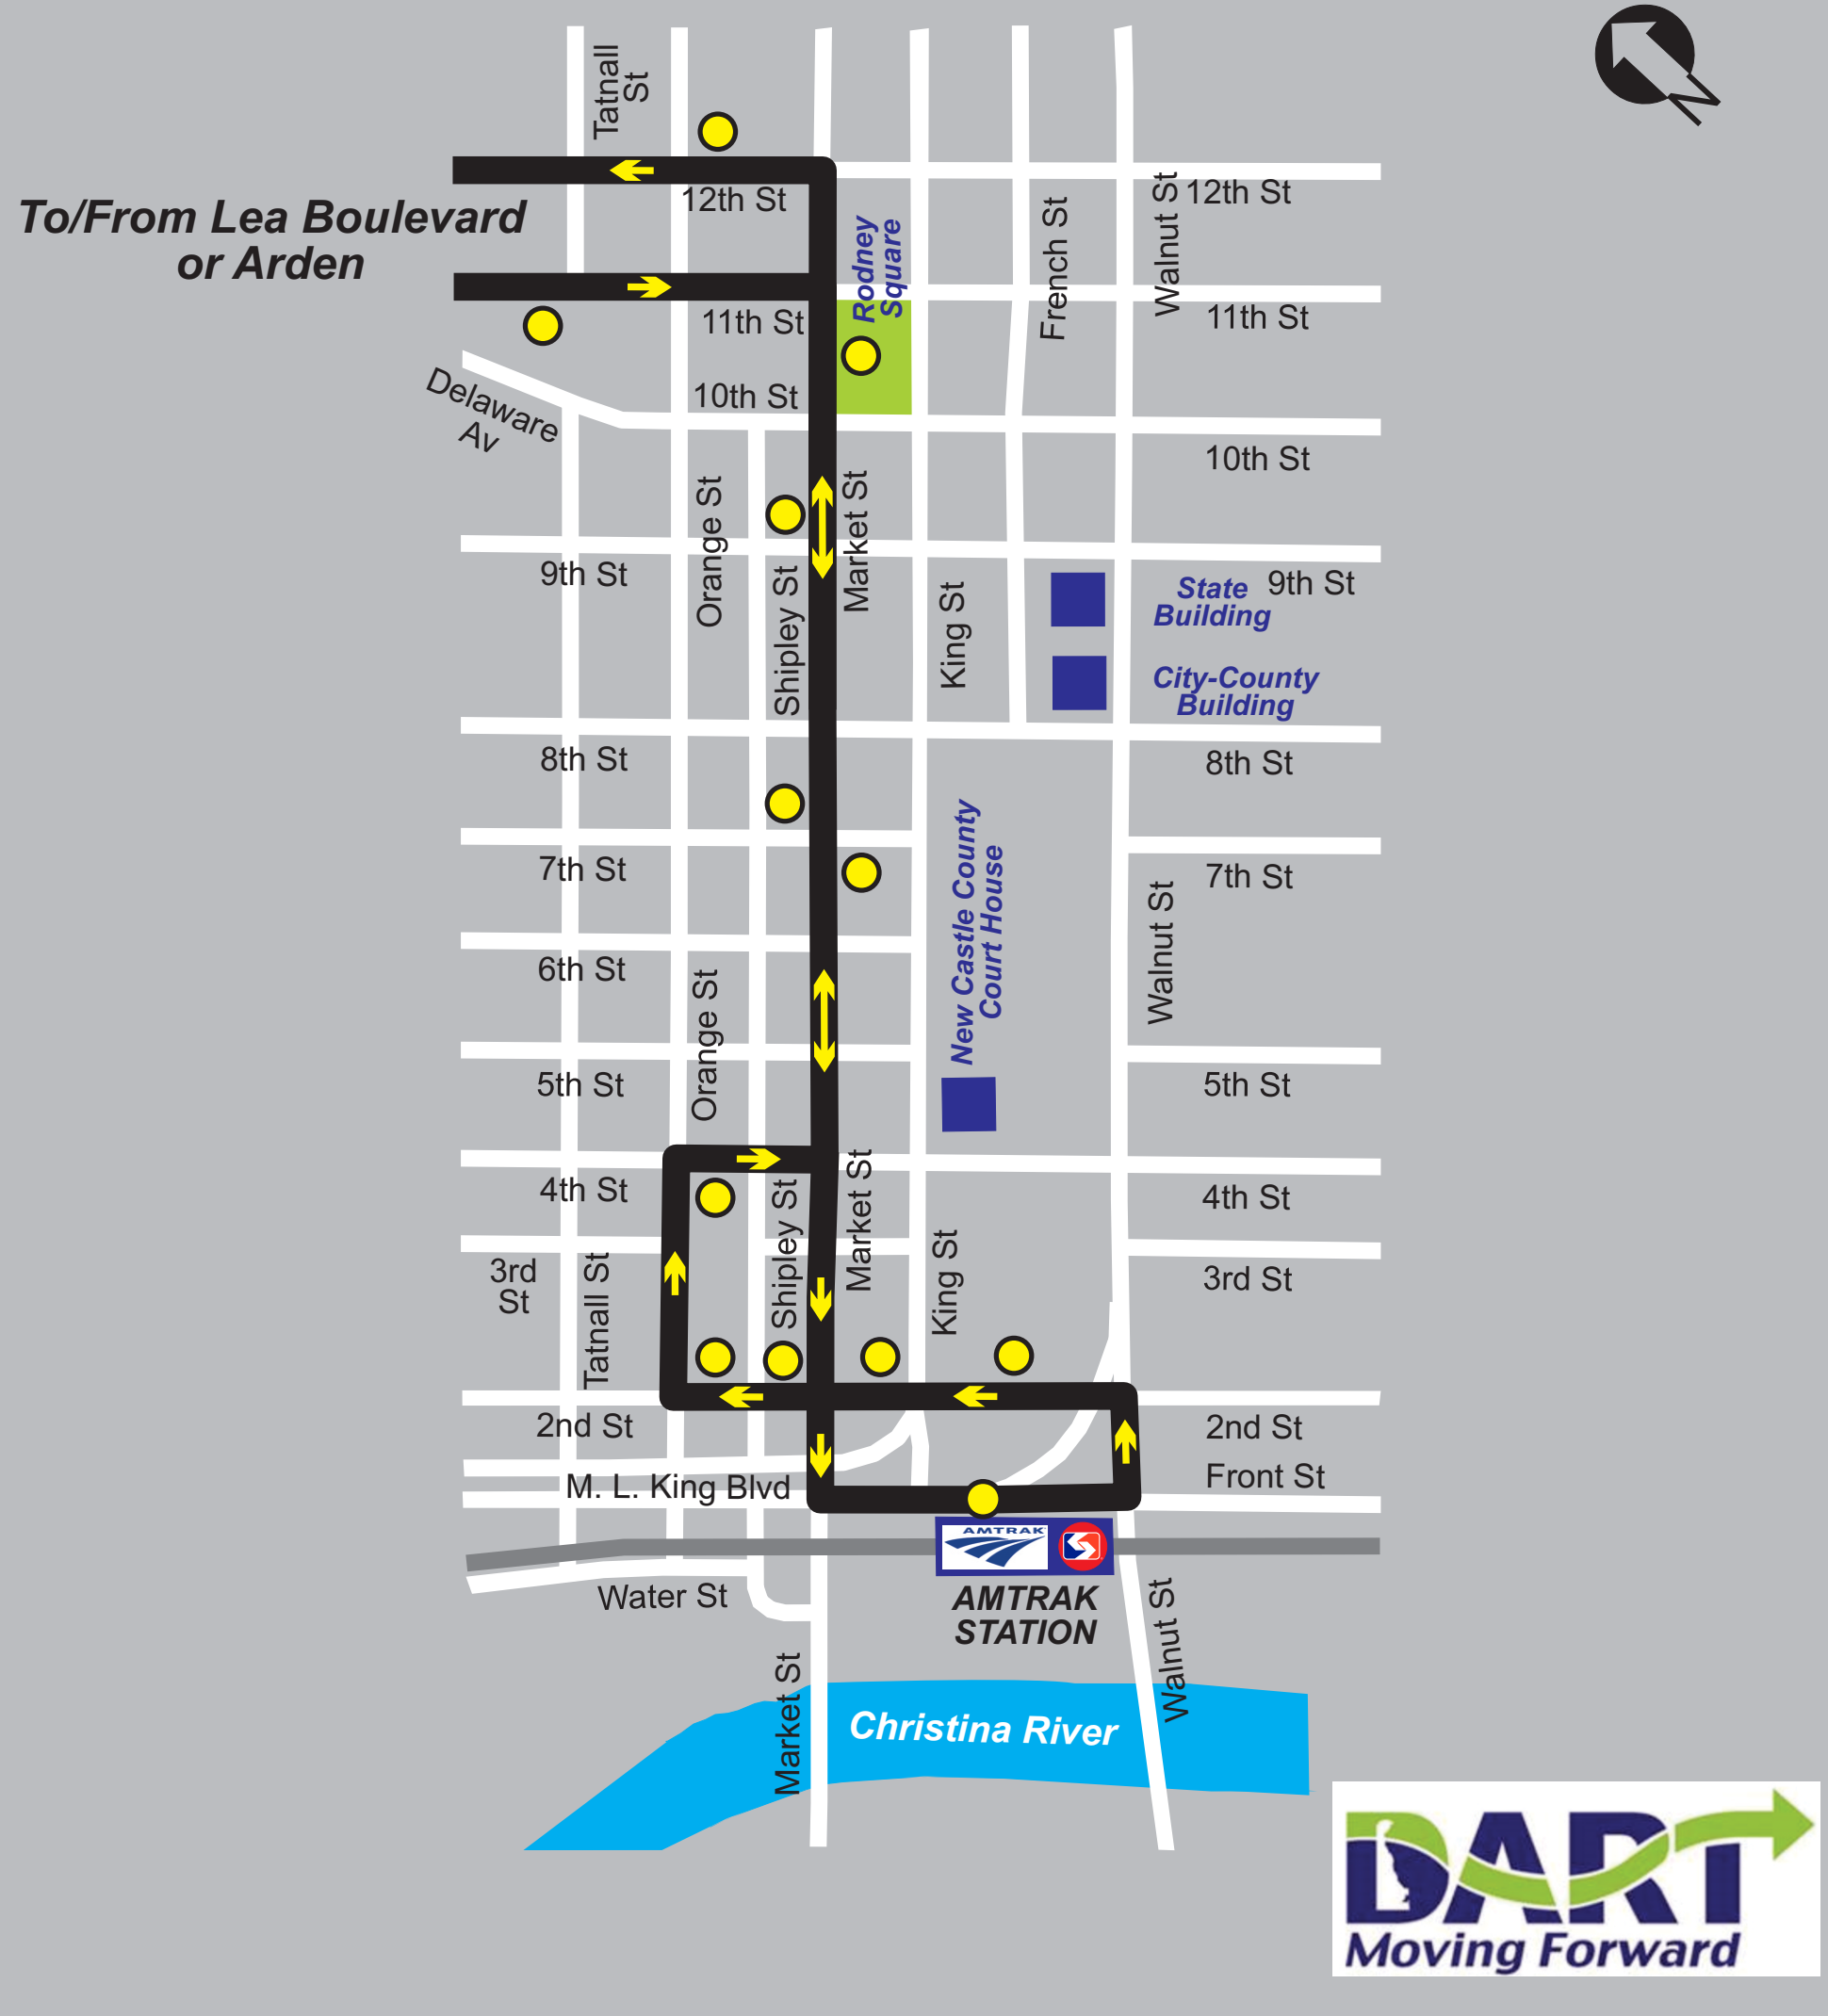

REVISED ROUTE 11

Downtown Routing Changes and Two-Way Operation Along Washington Street Extension and Marsh Road

Downtown Routing

LEGEND

-  Bus Routing and Direction of Travel
-  Bus Stops
-  Key Downtown Destinations

All weekday trips to Arden and Amtrak Station will serve Washington Street Extension, Marsh Road, Carr Road and Rockwood Office Park.

All Saturday trips to Arden and Amtrak Station will serve Washington Street Extension and Marsh Road with no trips serving Carr Road or Rockwood Office Park.

To/From Arden

All weeknight trips between Washington Street & Lea Boulevard and Arden after 7:00 PM would be discontinued due to low ridership. These trips would begin at Amtrak Station and end at Lea Boulevard and Washington Street. Buses would turn around via Lea Boulevard, Tatnall Street and Matson Run Parkway.

Wilmington