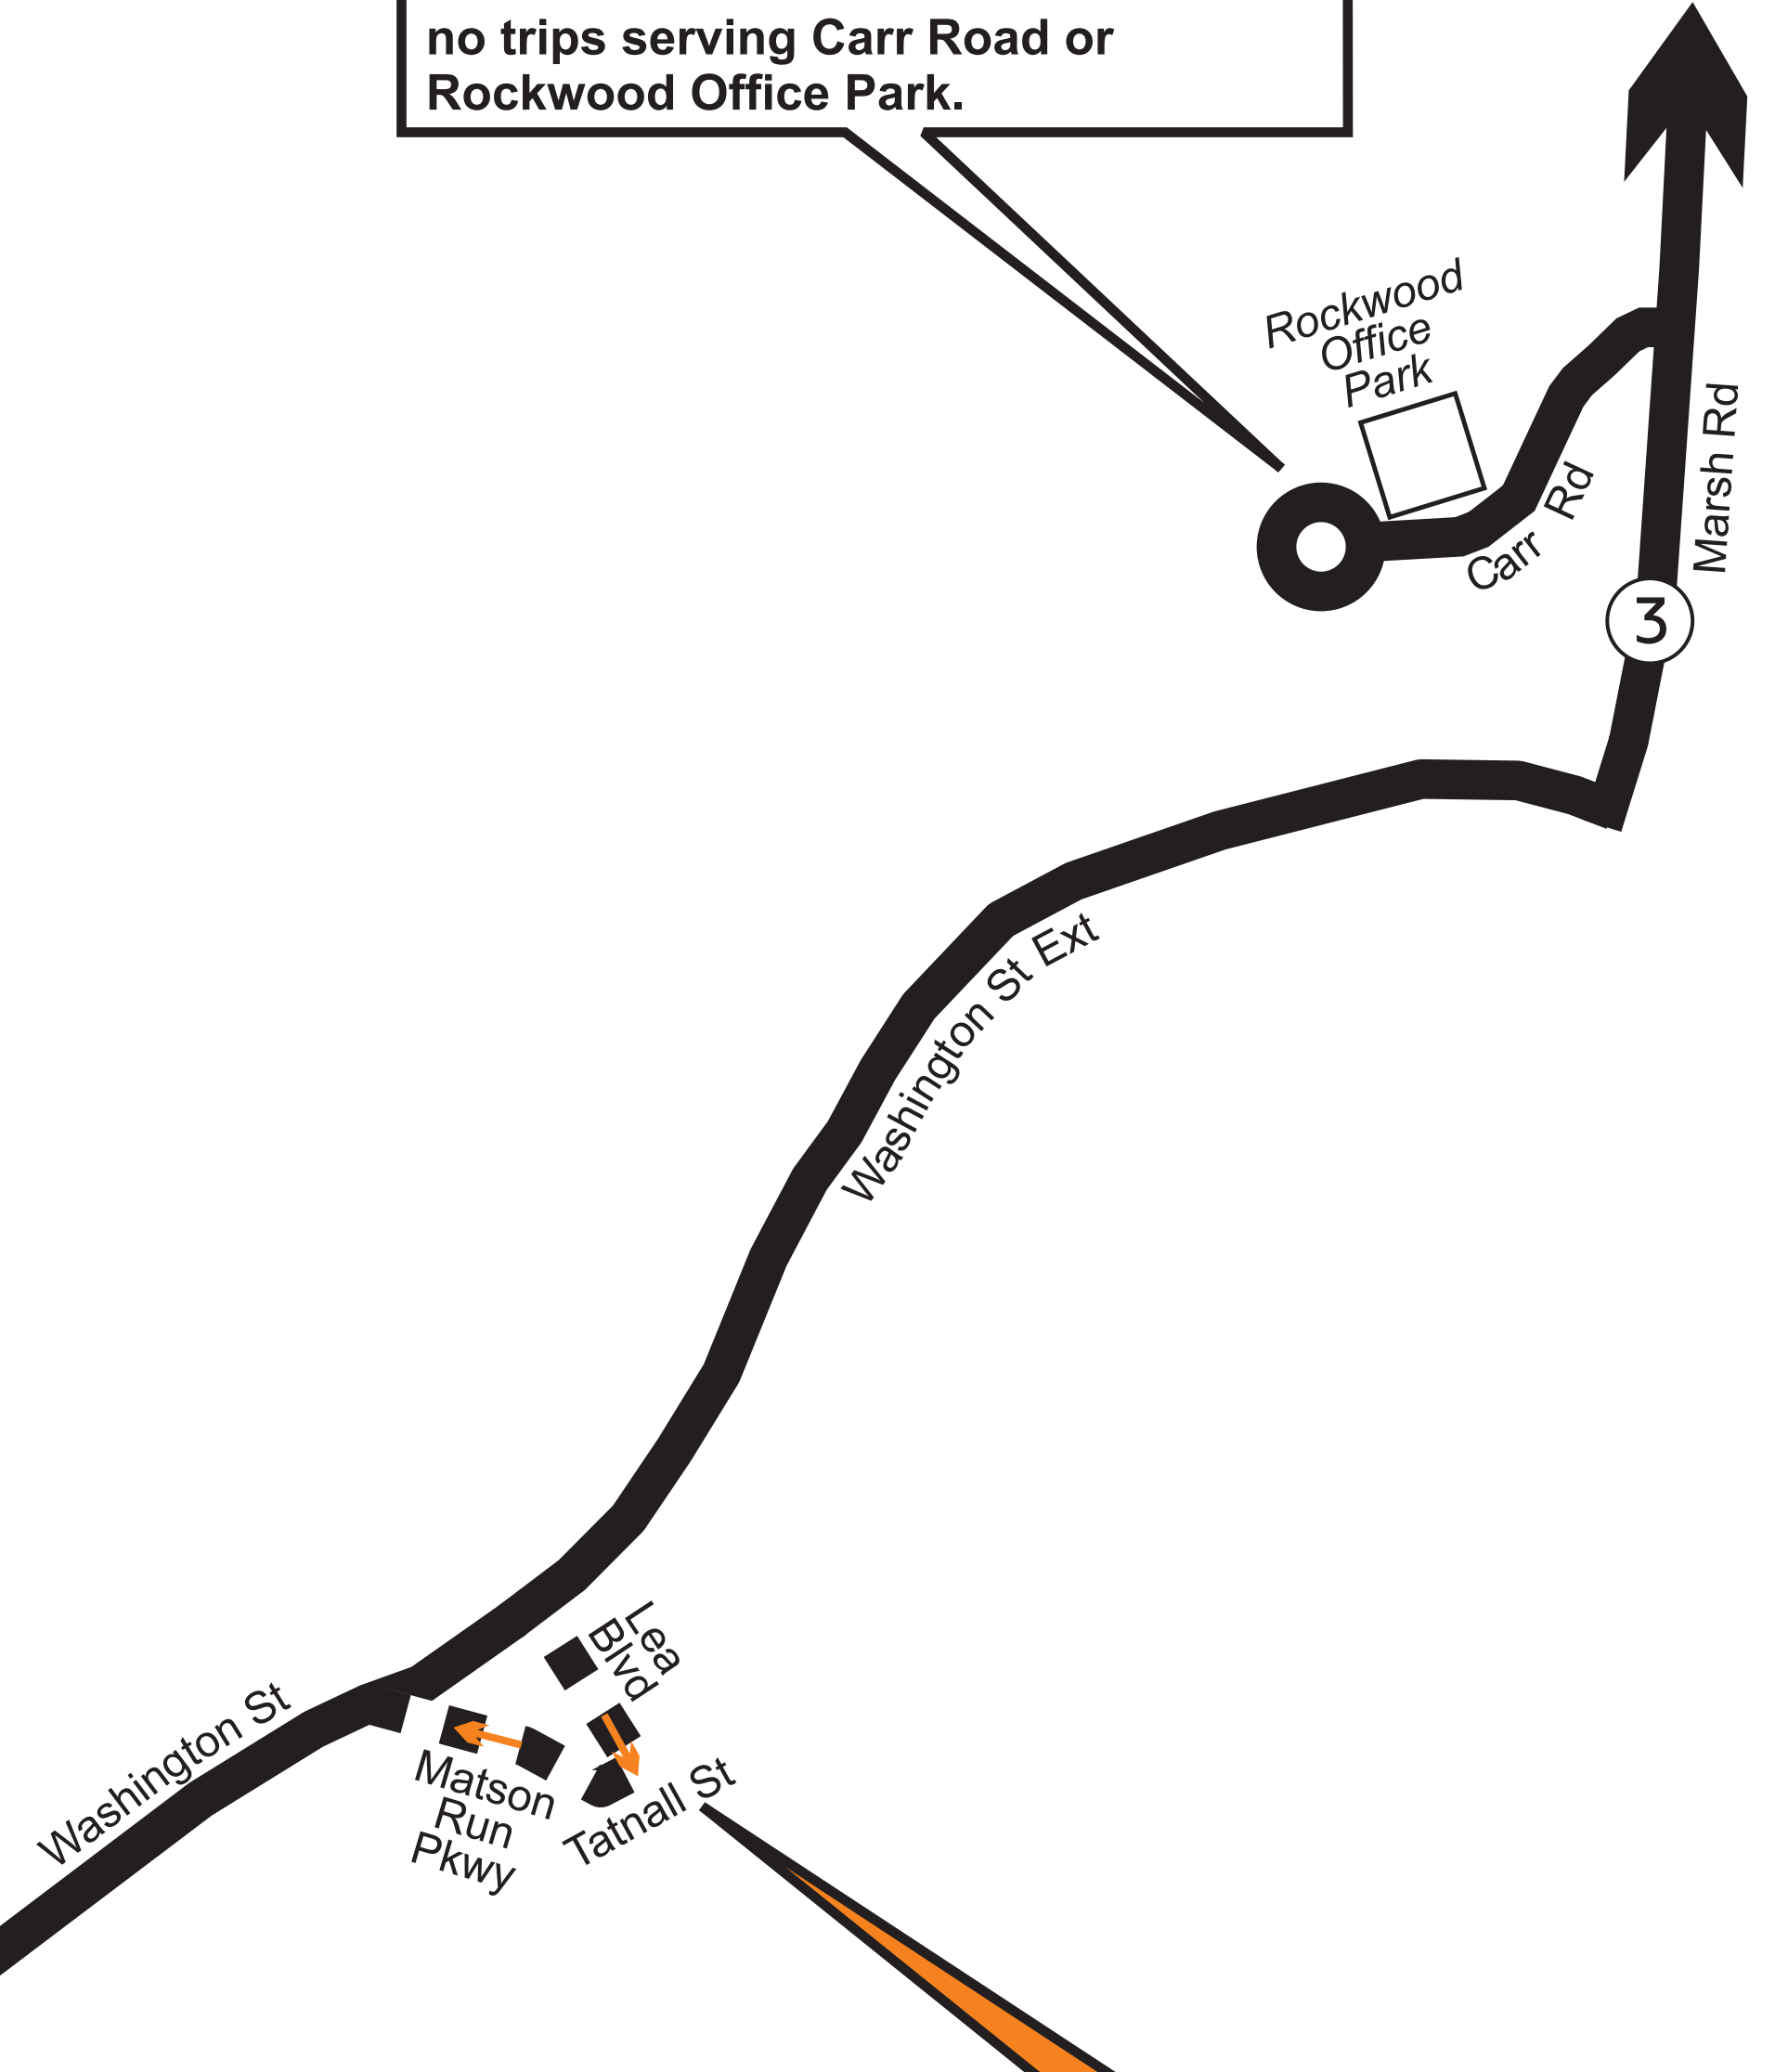

REVISED ROUTE 11

Downtown Routing Changes and Two-Way Operation Along Washington Street Extension and Marsh Road

Downtown Routing

LEGEND

-  Bus Routing and Direction of Travel
-  Bus Stops
-  Key Downtown Destinations

All weekday trips to Arden and Amtrak Station will serve Washington Street Extension, Marsh Road, Carr Road and Rockwood Office Park.

All Saturday trips to Arden and Amtrak Station will serve Washington Street Extension and Marsh Road with no trips serving Carr Road or Rockwood Office Park.

To/From Arden

All weeknight trips between Washington Street & Lea Boulevard and Arden after 7:00 PM would be discontinued due to low ridership. These trips would begin at Amtrak Station and end at Lea Boulevard and Washington Street. Buses would turn around via Lea Boulevard, Tatnall Street and Matson Run Parkway.

Wilmington